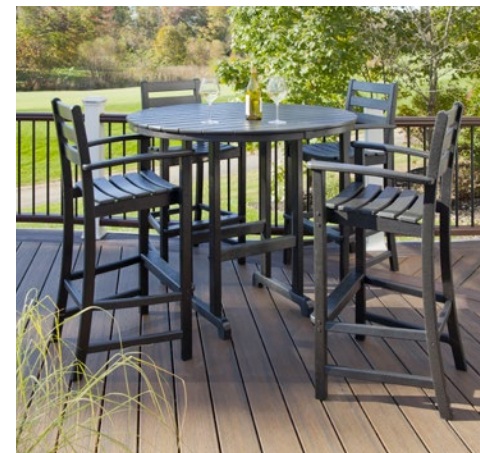

Part # : TXD202
Depth : 21.75"
Width : 24.5"
Height : 47.13"
Weight : 30 lbs

Featured Sets

Shown are the recommended Trex Outdoor Furniture Monterey Bay dining sets. For additional table options, refer to the Table Index on pages 44-49.