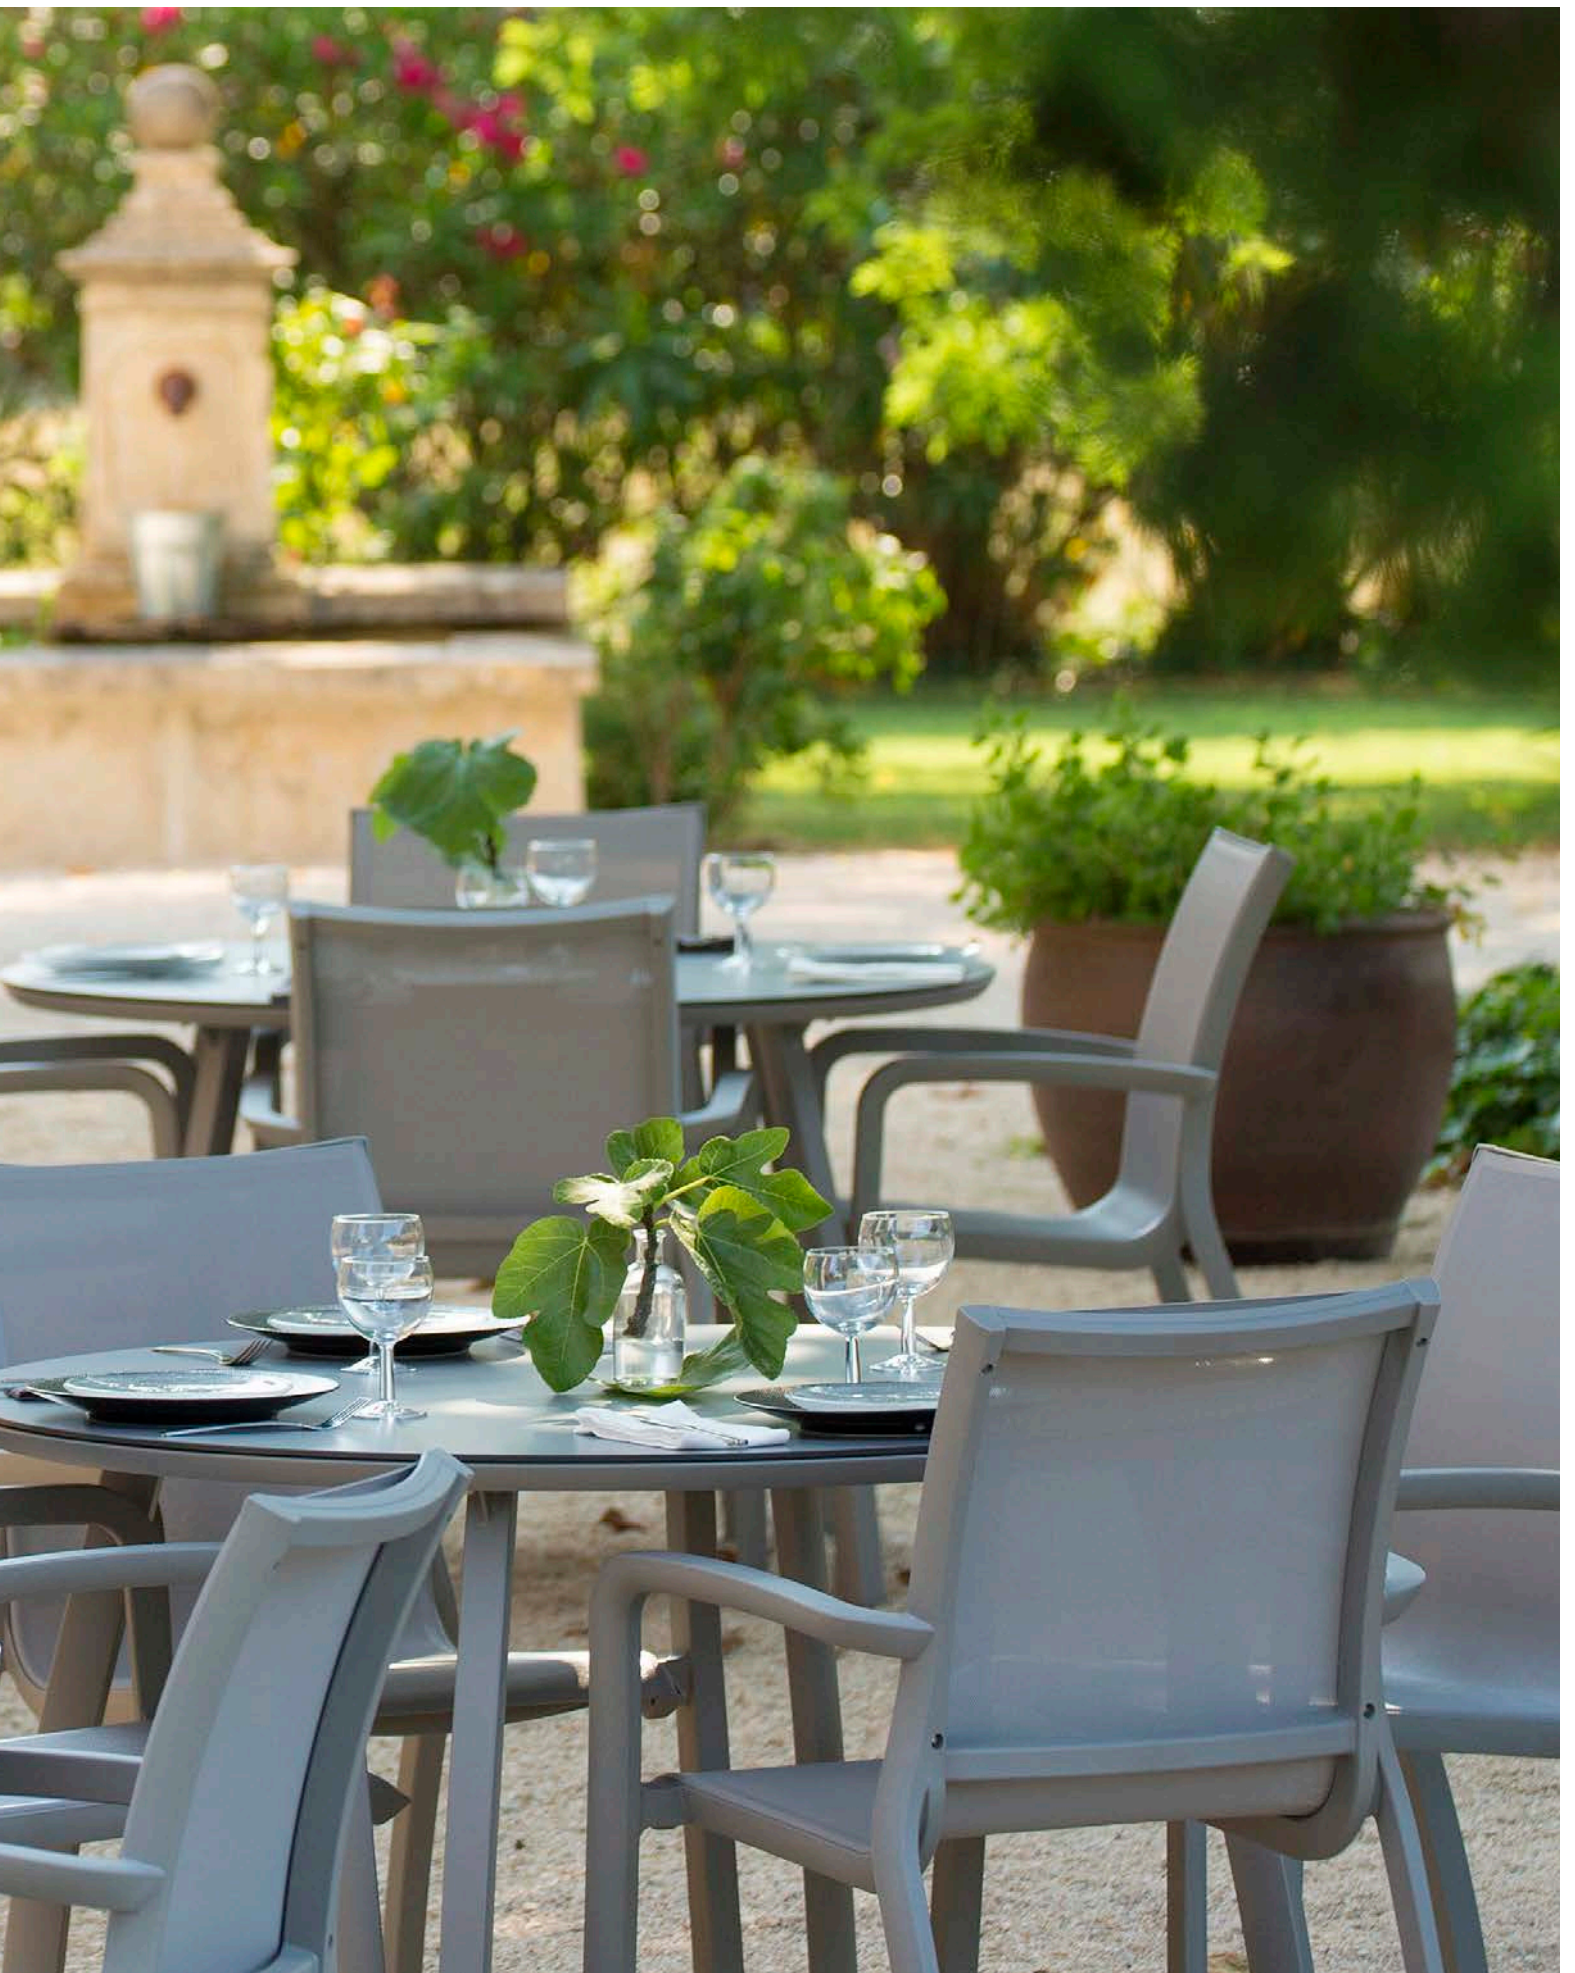

# Sunset

36" square table

Redefining the American lifestyle, the Sunset aluminum table is sold complete and made of an HPL tabletop and a base that is cast metal designed with a satin finish. The four flared legs provide for extra chair leg room and extra stability, and will not rust nor get hot in the sun.