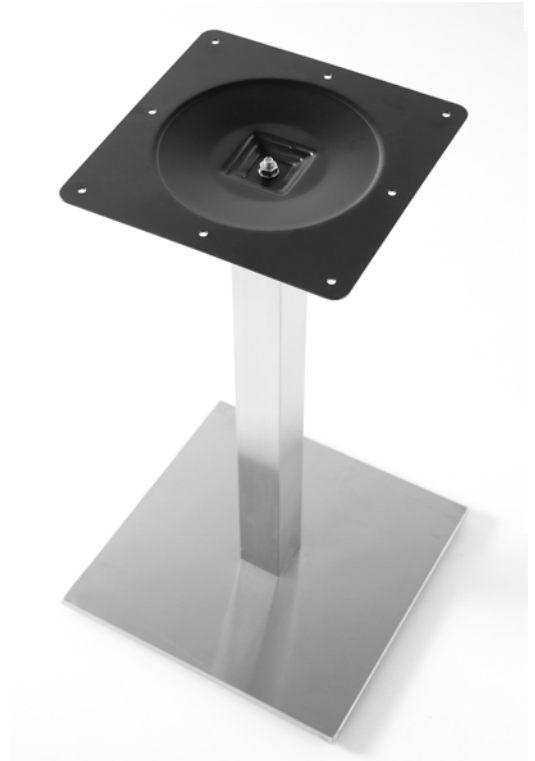

### Gamma Marine

---

STEEL + ALUMINIUM  
ACERO + ALUMINIO

Easily attach tabletop

Will not rust or fade

Sophisticated Style

Adjustable Footpads