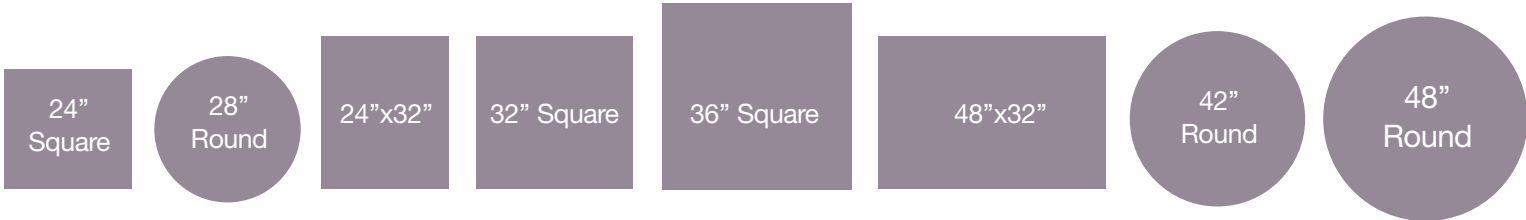

Arizona

Fits with all Grosfillex table bases.

* Limited Stock Available

Click here for
TABLETOP TO BASE EASY GUIDE
Compatibilité plateaux et pieds de tables
Compatibilidad de cubiertas y pies de mesas