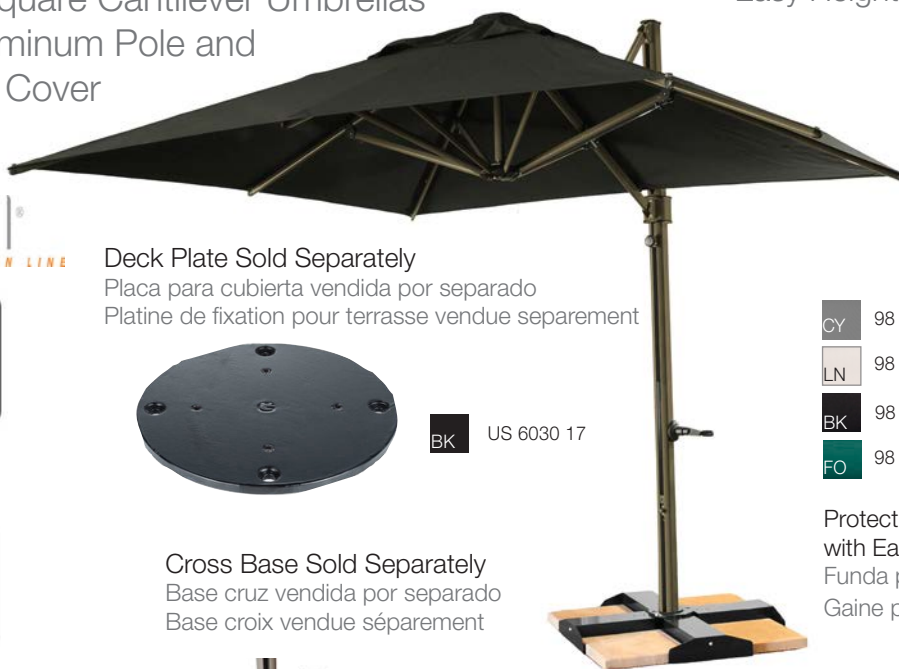

Windmaster10
10 Ft. Square Cantilever Umbrellas
with Aluminum Pole and
Storage Cover

High Quality Crank Mechanism
Easy Height Adjustment

rec^oacril®
DESIGN LINE

Fabric
Tela
Toile

Frame
Estructura
Structure

Deck Plate Sold Separately
Placa para cubierta vendida por separado
Platine de fixation pour terrasse vendue separement

BK US 6030 17

Cross Base Sold Separately
Base cruz vendida por separado
Base croix vendue separement

BK US 6060 17

CY 98 7002 31
LN 98 7581 31
BK 98 7017 31
FO 98 7020 31

Protective Storage Cover
with Easy On Pole Included!
Funda protectora y pértiga incluidas
Gaine protectrice et perche incluses

16" x 16" Patio Stones not included
Losetas de piedra 16"x16" no incluidas
Dalles en pierre 16"x16" non incluses