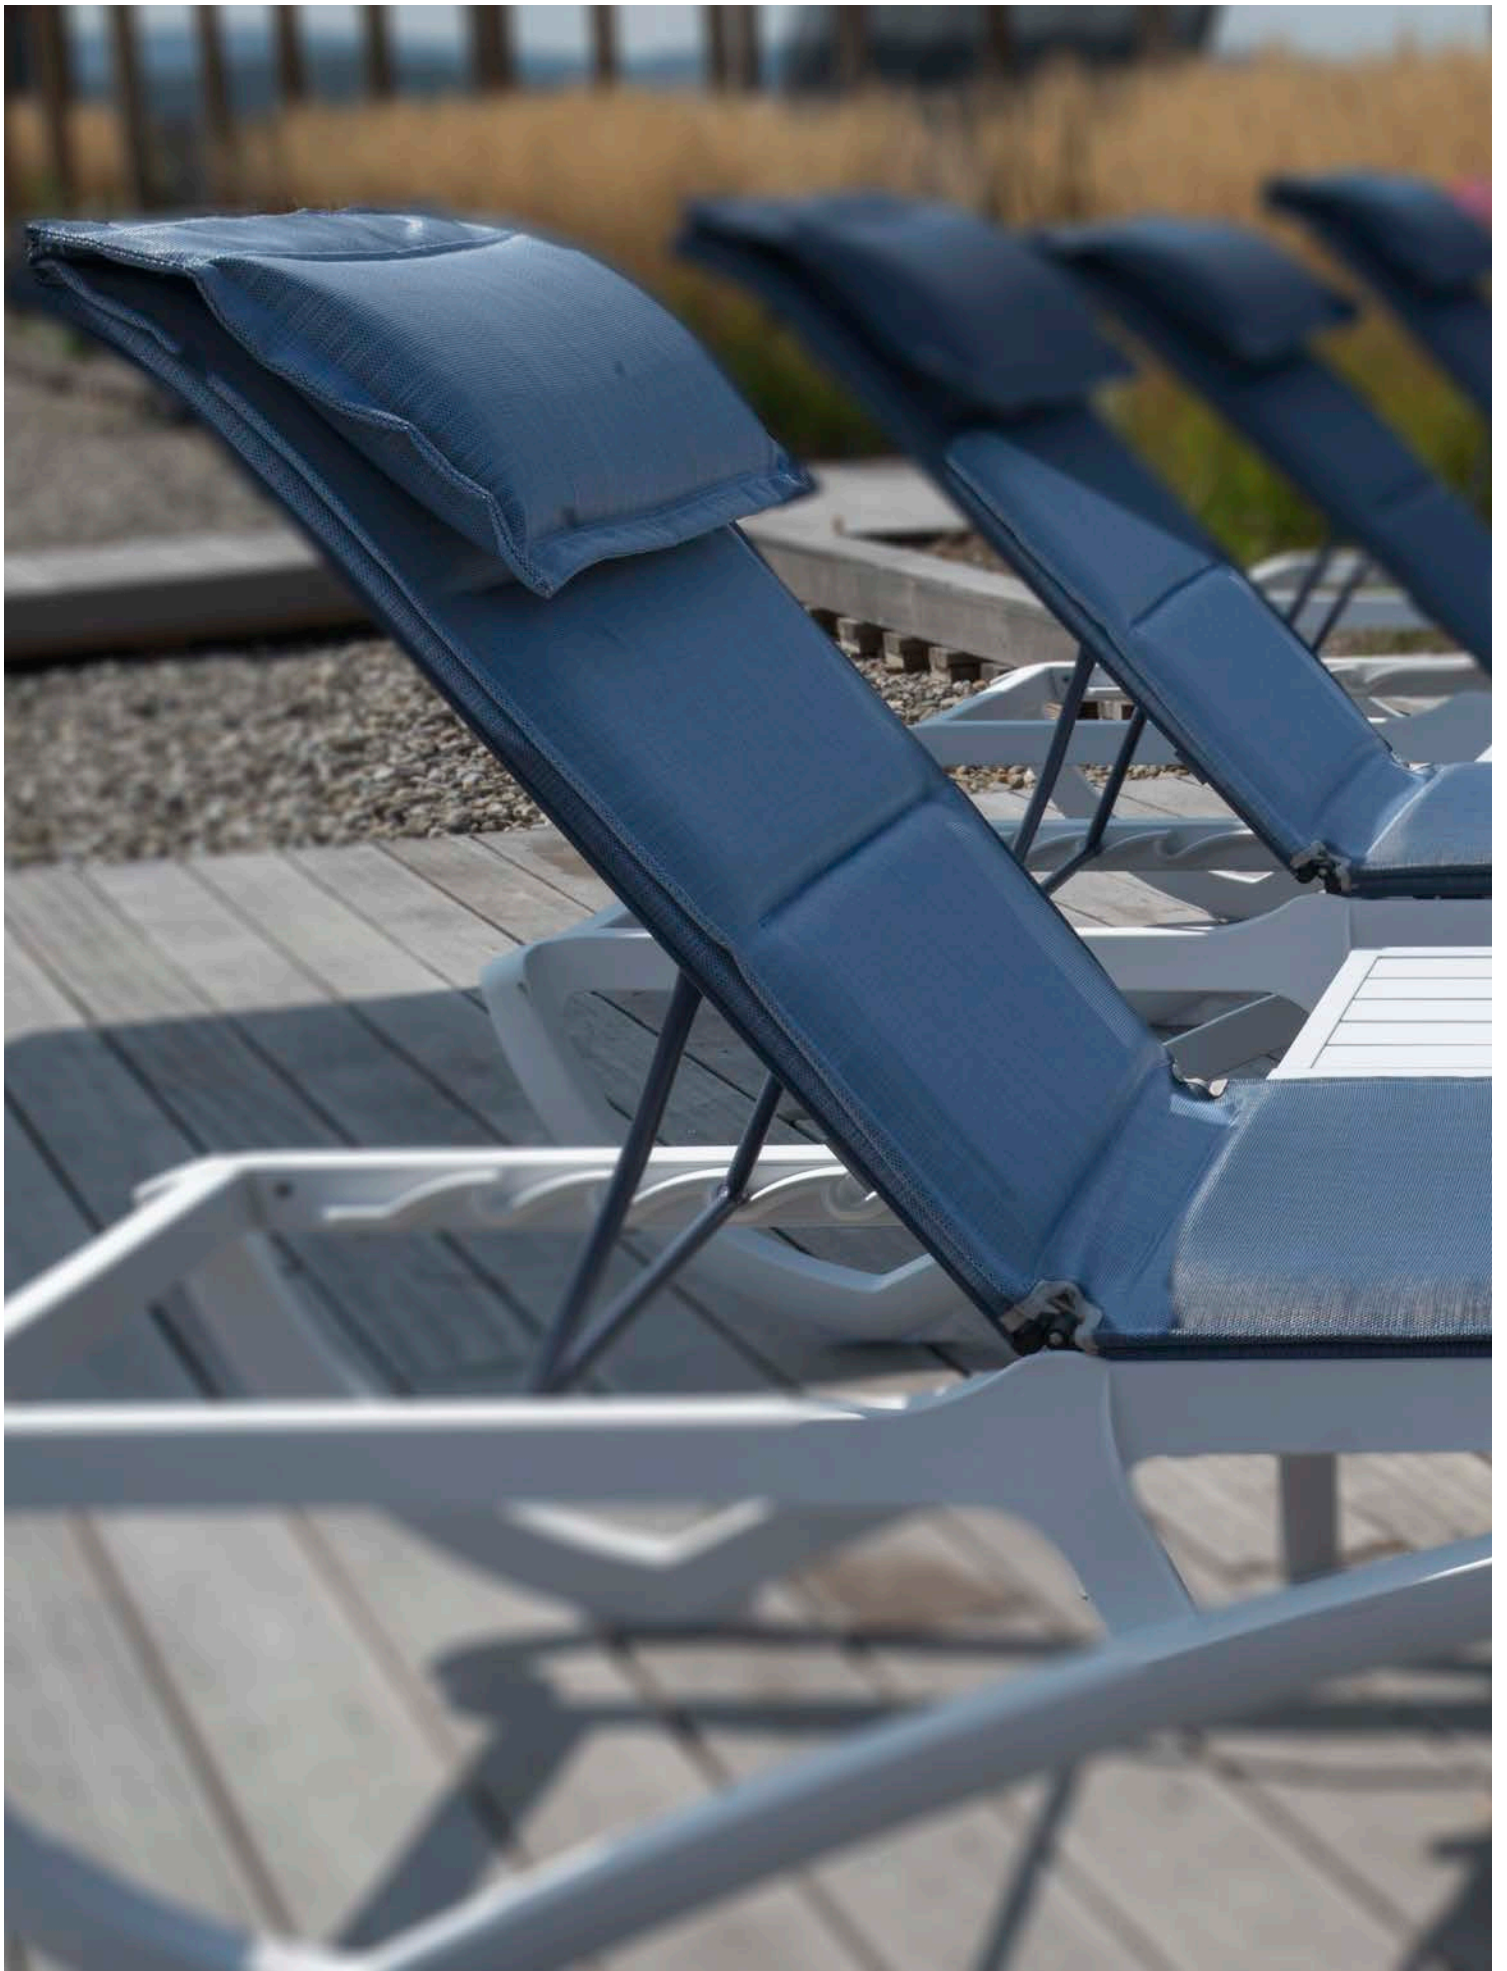

Tela alta calidad, indeformable,

tratada anti UV, anti bacterias.

4-position adjustable sling

Removable headrest for added comfort

Mildew, stain and fade resistant