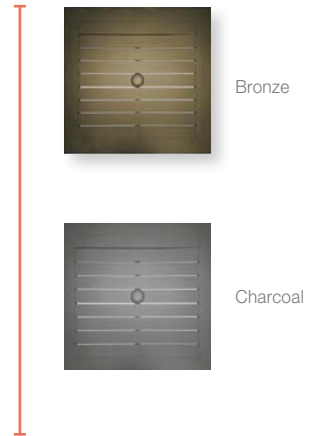

34" Square

34"x48"

**NEW** 69"x39"

34"x34" stacks up to 7

48"x34" stacks up to 3

100% Aluminum

=

Umbrella Hole