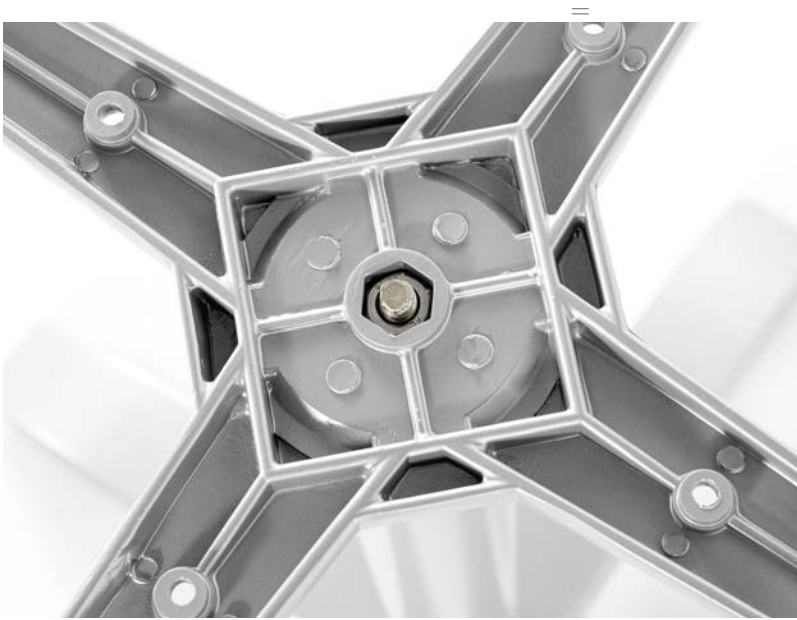

## Lateral for tops with rails

---

Easily attach tabletop

Heavy duty powder coated aluminum

Weighted legs for added stability

Adjustable Footpads