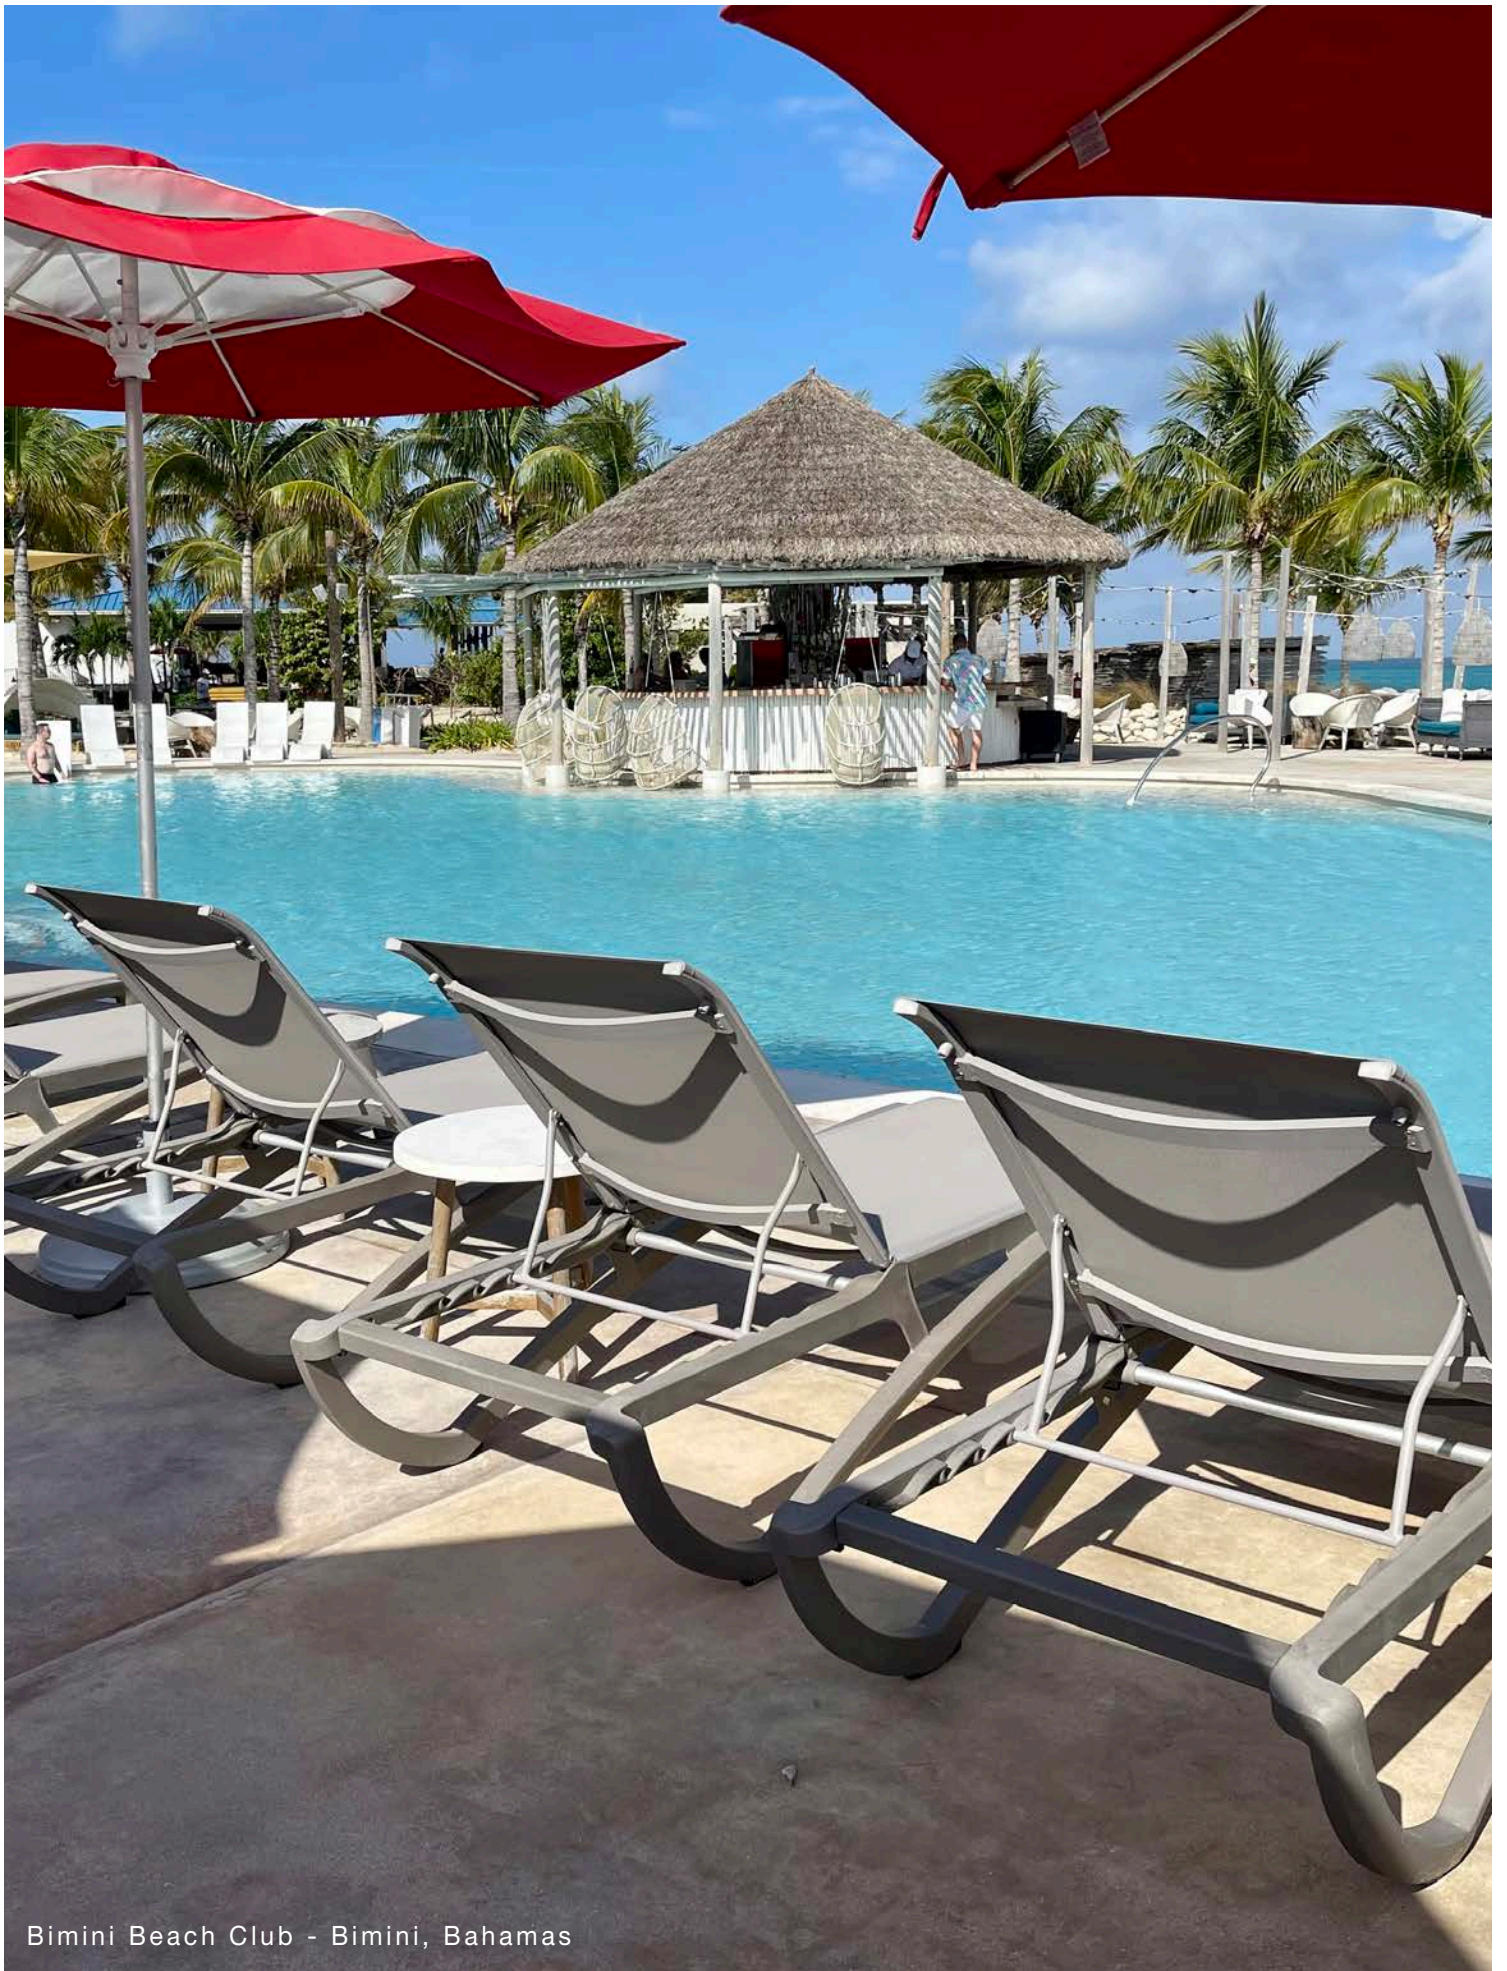

Bimini Beach Club - Bimini, Bahamas