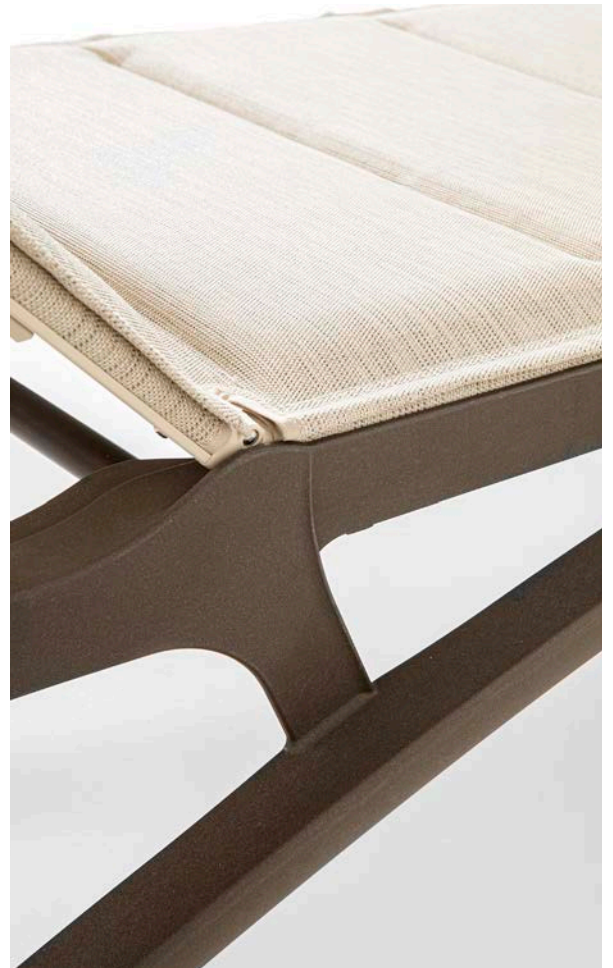

Tela alta calidad, indeformable,

tratada anti UV, anti bacterias.

4-position adjustable sling

Removable headrest for added comfort

Mildew, stain and fade resistant