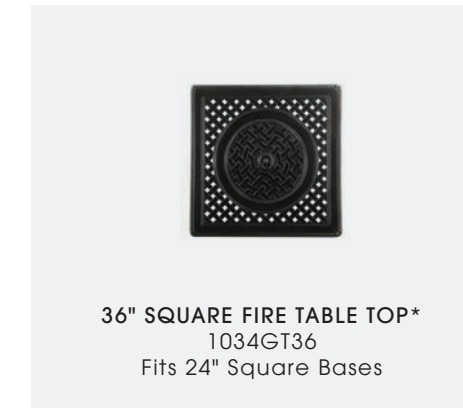

TOPS WAREHOUSED IN

PHOTOS: FIRE TABLE Paradise 21" x 54" Rect. Dining Height Base Finish: Onyx; 44" x 86" Rect. Fire Table Top Finish: Shade TOPS Finish: Black

*Not warehoused

TOP MATERIAL: Cast aluminum

FURNITURE COMPLEMENTS: Alexee, Bel Air, Bella Vista, Columbia, Florence, Grand Terrace, Lucerne, Michigan, Terrace, Verona

FIRE TABLE BASE COMPLEMENTS: Paradise

See pages 186 and 187 for fire table bases and pages 5, 7, 66 and 67 for lifestyle photos