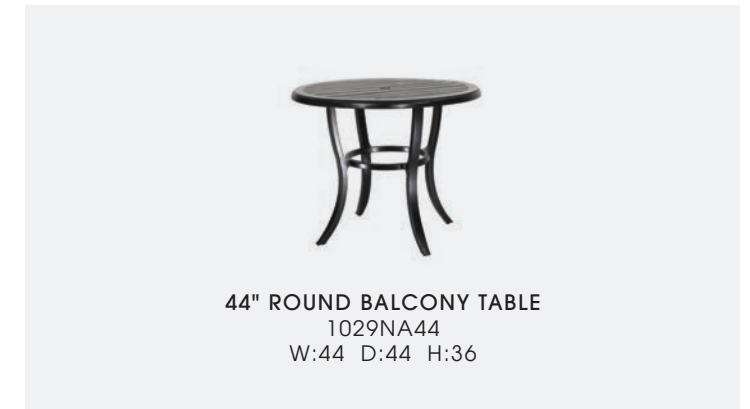

44" ROUND BALCONY TABLE
1029NA44
W:44 D:44 H:36

NOT WAREHOUSED

MATERIAL: Cast aluminum

FURNITURE COMPLEMENTS: Alexee, Bel Air, Bella Vista, Columbia, Florence, Grand Terrace, Michigan, Terrace, Verona

PHOTOS: Finish: Onyx

See pages 135 and 231 for lifestyle photos

WAREHOUSED IN

MATERIAL: Cast and extruded aluminum

FURNITURE COMPLEMENTS: Alexee, Amari, Bel Air, Bella Vista, Cabrisa, Edge & Wave, Florence, Grand Terrace, Hudson, Lucerne, Michigan, Morro Bay, Terrace, Treviso, Ventura, Verona

PHOTOS: Finish: Black

Different finish can be used for base and top. See pages 50 and 51 for lifestyle photos.