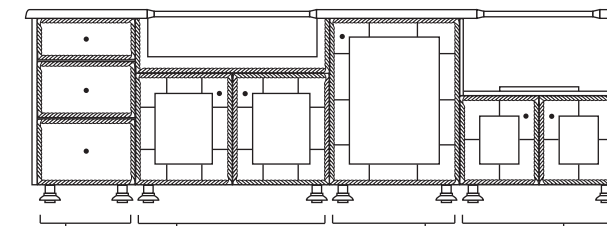

PARADISE STYLE CONFIGURATIONS

Drawer Cabinet and Door Cabinet

18" Three Drawer Cabinet   Choose between: 36" Gas/LP Grill Cabinet 42" Gas/LP Grill Cabinet   24" Single Door Cabinet   30" Kamado Grill Cabinet