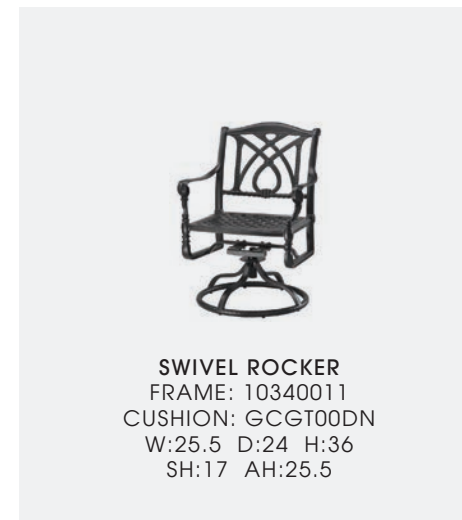

BACKLESS BENCHES Finish: Midnight Gold

SLING SWIVEL BALCONY STOOLS Finish: Vintage; Fabric: Hayden  
Hickory\* GRAND TERRACE 52" X 72" OVAL BALCONY HEIGHT FIRE  
TABLE Finish: Vintage

*\*Fabric no longer supported*