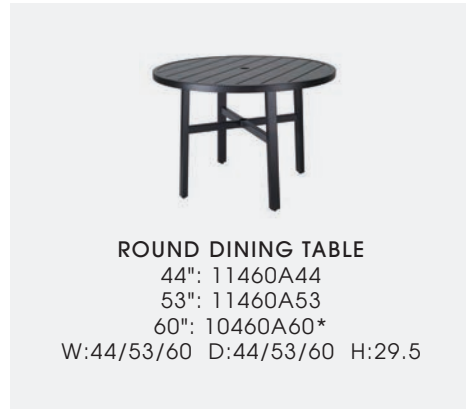

WAREHOUSED IN

*Not warehoused

MATERIAL: Extruded aluminum

FURNITURE COMPLEMENTS: Amari, Cabrisa, Echelon, Hudson, Lucerne, Plank, Treviso, Ventura

PHOTOS: END TABLES AND 25" X 72" BALCONY AND BAR TABLES Finish: Carbon OTHERS Finish: Black

See pages 45 and 118 for lifestyle photos