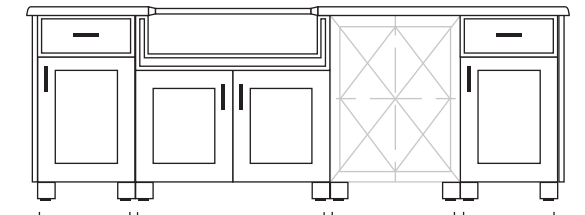

Drawer+Door Cabinets and Appliance Opening Panel

18" Drawer +Door Cabinet   Choose between:
30" Kamado Cabinet
36" Gas/LP Grill Cabinet
42" Gas/LP Grill Cabinet   24" Appliance Opening Panel   18" Drawer +Door Cabinet