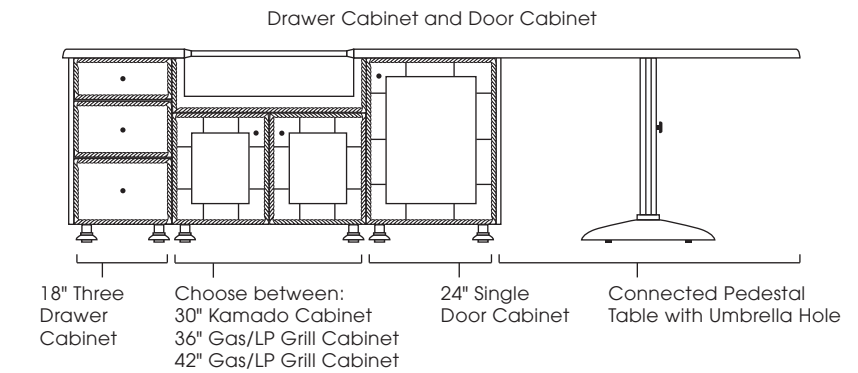

PARADISE STYLE CONFIGURATIONS