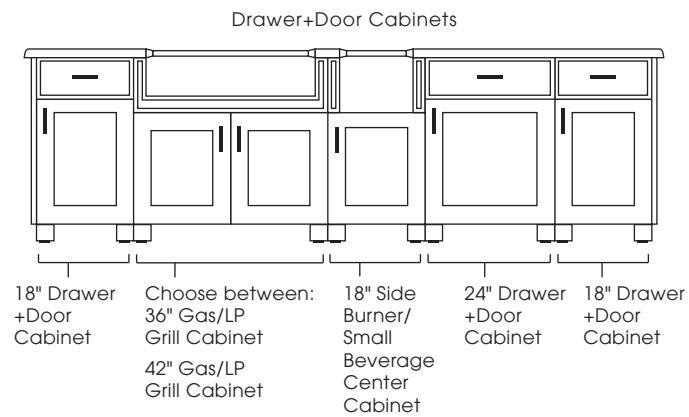

GRILL & SIDE BURNER ISLAND

MODANŌ STYLE CONFIGURATIONS