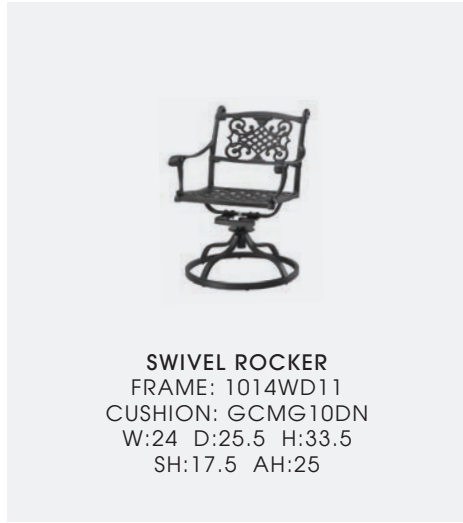

WAREHOUSED IN

MATERIAL: Cast and extruded aluminum

CUSHIONS: Optional if not shown

TABLE COMPLEMENTS: Coordinate, Grand Terrace, Lattice, Madrid II, Meridian, Michigan, Paradise, Regal, Talia, Verona

PHOTOS: WITHOUT CUSHIONS Finish: Black; WITH CUSHIONS Finish: Black; Fabric: Cast Silver

KD = Knock Down