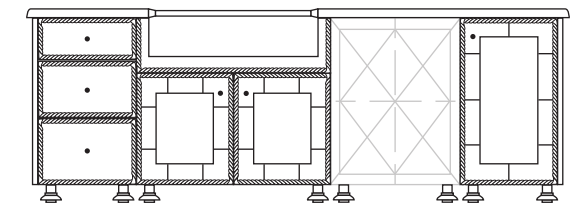

Drawer Cabinet, Appliance Opening Panel and Door Cabinet

18" Three Drawer Cabinet   Choose between:
30" Kamado Cabinet
36" Gas/LP Grill Cabinet
42" Gas/LP Grill Cabinet   24" Appliance Opening Panel   18" Single Door Cabinet