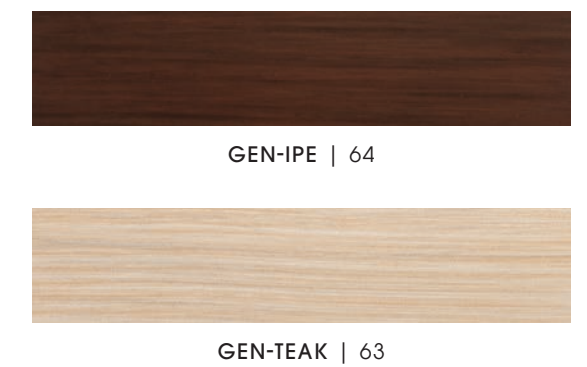

WOOD IMPRESSION FINISHES

These finishes gives the warm look of wood to aluminum without the maintenance. Available on Hudson, Jayne and Ventura arm caps, and Strata table tops.