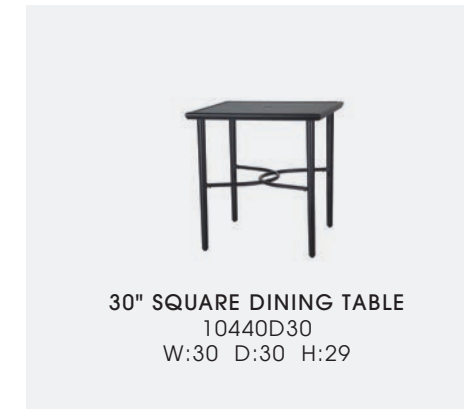

### NOT WAREHOUSED

**MATERIAL:** Extruded and die cast aluminum

**FURNITURE COMPLEMENTS:** Cabrisa, Echelon, Edge & Wave, Jayne, Hudson, Lucerne, Plank, Treviso, Ventura

**PHOTOS:** Finish: Black

*Different finish can be used for base and top.  
See pages 43, 80, 81, 127 and 128 for lifestyle photos.*