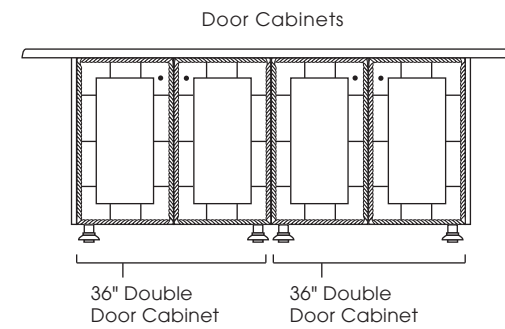

PARADISE STYLE CONFIGURATIONS