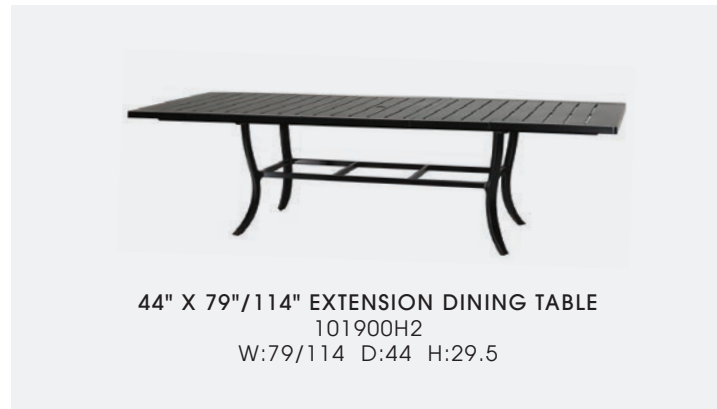

NOT WAREHOUSED

MATERIAL: Cast and extruded aluminum

FURNITURE COMPLEMENTS: Alexee, Amari, Bel Air, Bella Vista, Cabrisa, Echelon, Edge & Wave, Hudson, Lucerne, Morro Bay, Phoenix, Terrace, Treviso, Ventura

PHOTOS: Finish: Black

*Different finish can be used for base and top.
See page 169 for pedestal tables and pages 35 and 36 for lifestyle photos.*