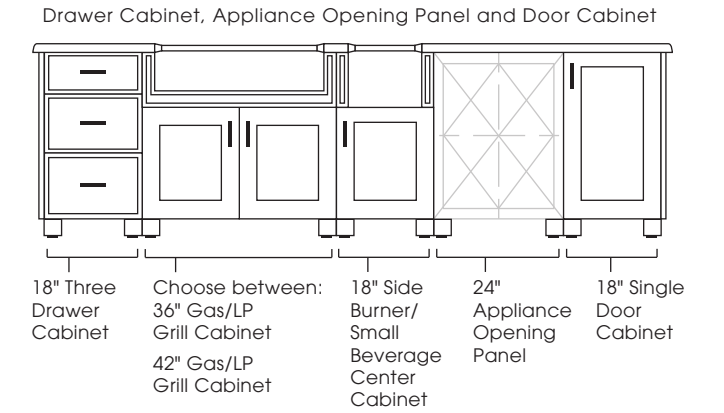

GRILL & SIDE BURNER ISLAND

MODANŌ STYLE CONFIGURATIONS