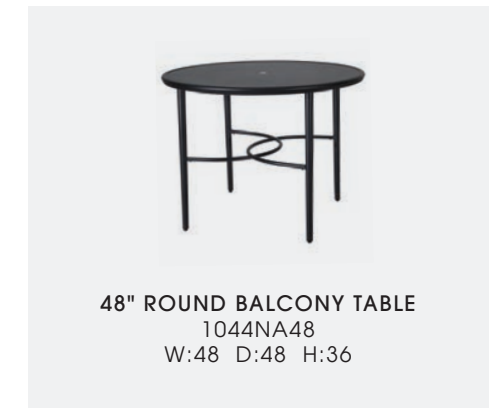

### NOT WAREHOUSED

**MATERIAL:** Extruded and die cast aluminum

**FURNITURE COMPLEMENTS:** Cabrisa, Echelon, Edge & Wave, Jayne, Hudson, Lucerne, Plank, Treviso, Ventura

**PHOTOS:** Finish: Black

*Different finish can be used for base and top.  
See pages 43, 80, 81, 127 and 128 for lifestyle photos.*