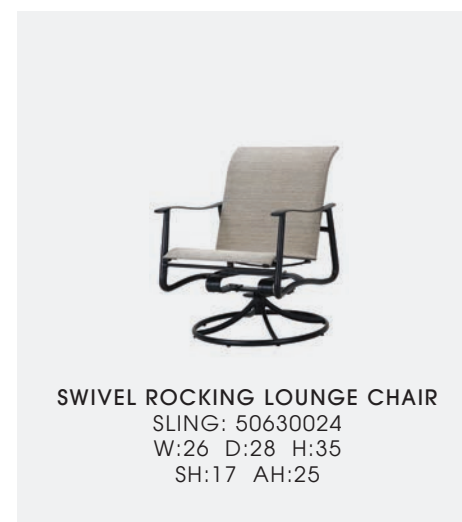

NOT WAREHOUSED

MATERIAL: Cast and extruded aluminum, sling

TABLE COMPLEMENTS: Channel, Fusion, Lattice, Meridian, Modanō, Strata with Round Legs, Talia

SLING PHOTOS: Finish: Black; Fabric: Castelee Dune