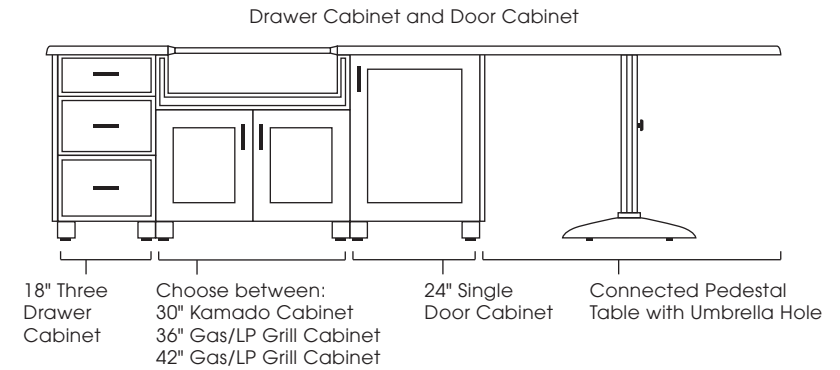

MODANŌ STYLE CONFIGURATIONS