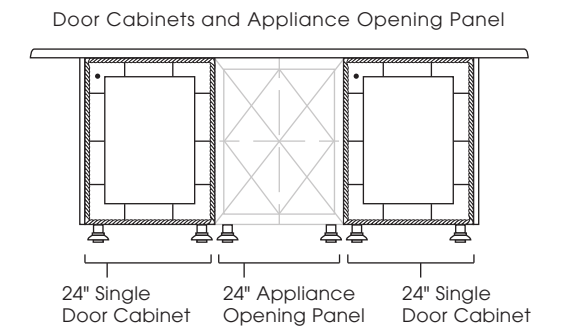

PARADISE STYLE CONFIGURATIONS