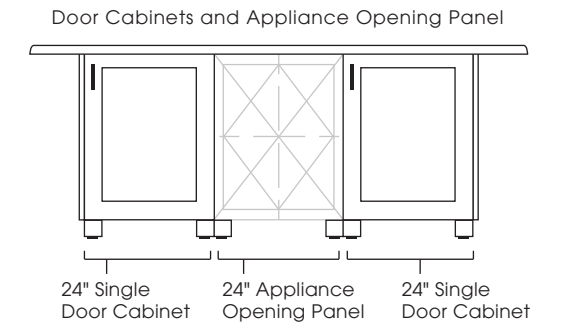

MODANŌ STYLE CONFIGURATIONS