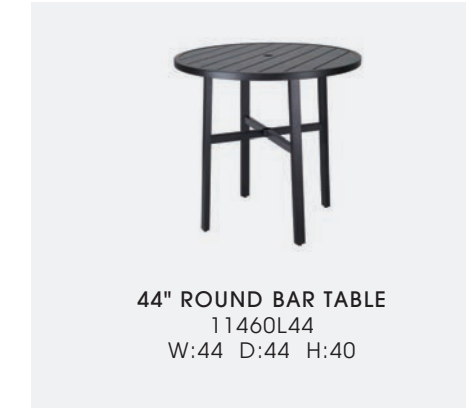

WAREHOUSED IN

*Not warehoused

MATERIAL: Extruded aluminum

FURNITURE COMPLEMENTS: Amari, Cabrisa, Echelon, Hudson, Lucerne, Plank, Treviso, Ventura

PHOTOS: END TABLES AND 25" X 72" BALCONY AND BAR TABLES Finish: Carbon OTHERS Finish: Black

See pages 45 and 118 for lifestyle photos