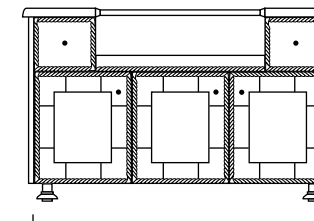

PARADISE STYLE CONFIGURATIONS

57"/67" Gas Grill Islands

Choose between:
54" one-piece cabinet with 3 under-grill storage areas
64" one-piece cabinet with 3 under-grill storage areas