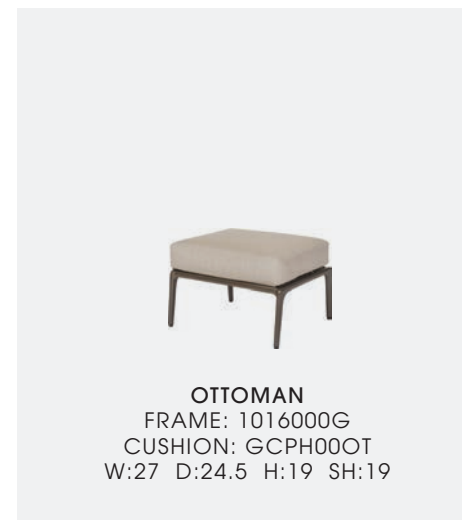

OTTOMAN
FRAME: 1016000G
CUSHION: GCPH00OT
W:27 D:24.5 H:19 SH:19

NOT WAREHOUSED

MATERIAL: Cast and extruded aluminum

CUSHIONS: Optional if not shown

TABLE COMPLEMENTS: Channel, Fusion, Madrid II, Meridian, Modanō, Paradise, Strata with Round Legs, Talia

PHOTOS: Finish: Medallion; Fabric: Cast Ash