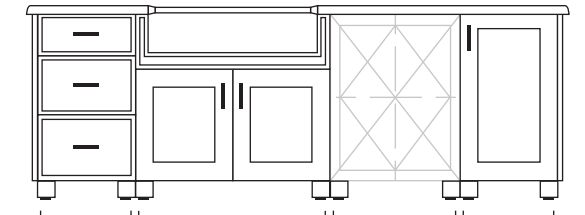

Drawer Cabinet, Appliance Opening Panel and Door Cabinet

18" Three Drawer Cabinet   Choose between:
30" Kamado Cabinet
36" Gas/LP Grill Cabinet
42" Gas/LP Grill Cabinet   24" Appliance Opening Panel   18" Single Door Cabinet