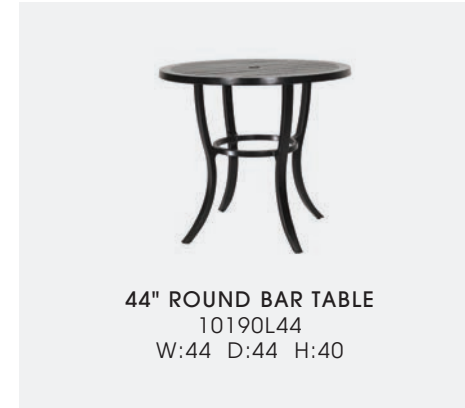

NOT WAREHOUSED

MATERIAL: Cast and extruded aluminum

FURNITURE COMPLEMENTS: Alexee, Amari, Bel Air, Bella Vista, Cabrisa, Echelon, Edge & Wave, Hudson, Lucerne, Morro Bay, Phoenix, Terrace, Treviso, Ventura

PHOTOS: Finish: Black

*Different finish can be used for base and top.
See page 169 for pedestal tables and pages 35 and 36 for lifestyle photos.*