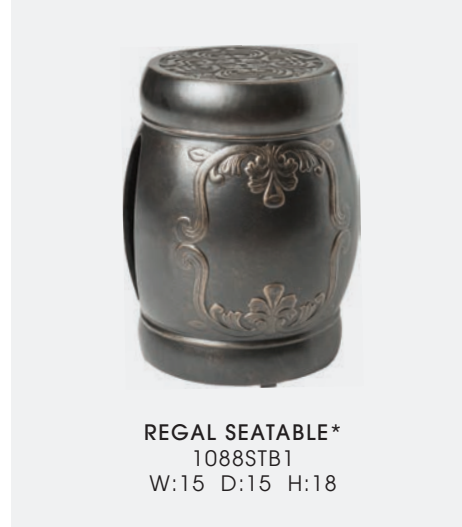

REGAL SEATABLE*
1088STB1
W:15 D:15 H:18

GRAND TERRACE SEATABLE WAREHOUSED IN

PHOTOS: CHANNEL SEATABLE Finish: Carbon
GRAND TERRACE SEATABLE Finish: Shade
REGAL SEATABLE Finish: Midnight Gold

*Channel and Regal Seatables are not warehoused