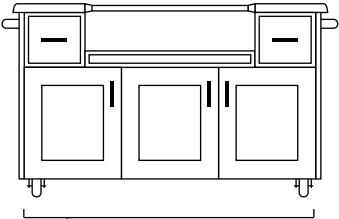

MOBILE GAS GRILL ISLAND

MODANŌ STYLE CONFIGURATIONS

67" Mobile Gas Grill Island

64" one-piece cabinet with 3 under-grill storage areas and locking heavy duty caster wheels