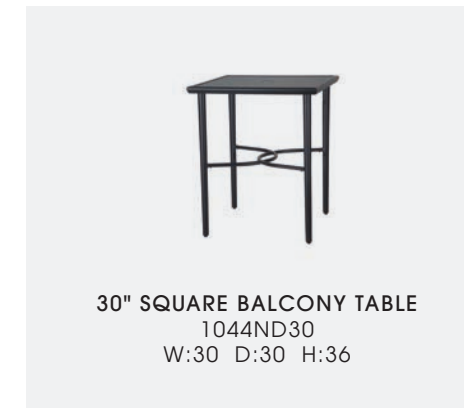

### NOT WAREHOUSED

**MATERIAL:** Extruded and die cast aluminum

**FURNITURE COMPLEMENTS:** Cabrisa, Echelon, Edge & Wave, Jayne, Hudson, Lucerne, Plank, Treviso, Ventura

**PHOTOS:** Finish: Black

*Different finish can be used for base and top.  
See pages 43, 80, 81, 127 and 128 for lifestyle photos.*