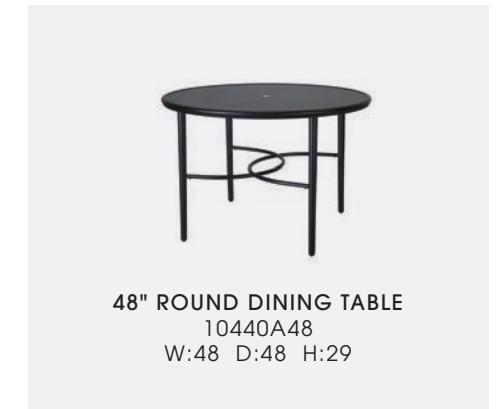

### NOT WAREHOUSED

**MATERIAL:** Extruded and die cast aluminum

**FURNITURE COMPLEMENTS:** Cabrisa, Echelon, Edge & Wave, Jayne, Hudson, Lucerne, Plank, Treviso, Ventura

**PHOTOS:** Finish: Black

*Different finish can be used for base and top.  
See pages 43, 80, 81, 127 and 128 for lifestyle photos.*