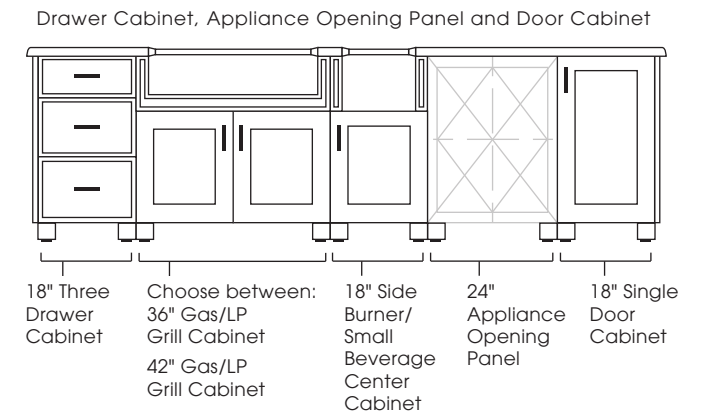

GRILL & SMALL BEVERAGE CENTER ISLAND

MODANŌ STYLE CONFIGURATIONS