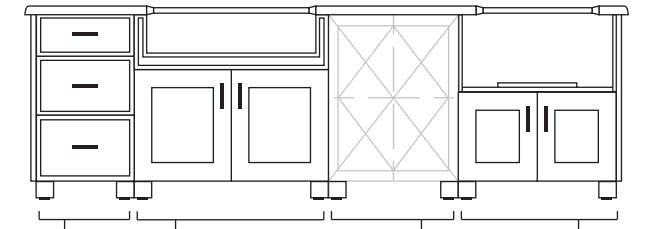

Drawer Cabinet and Appliance Opening Panel

18" Three Drawer Cabinet   Choose between: 36" Gas/LP Grill Cabinet 42" Gas/LP Grill Cabinet   24" Appliance Opening Panel   30" Kamado Grill Cabinet