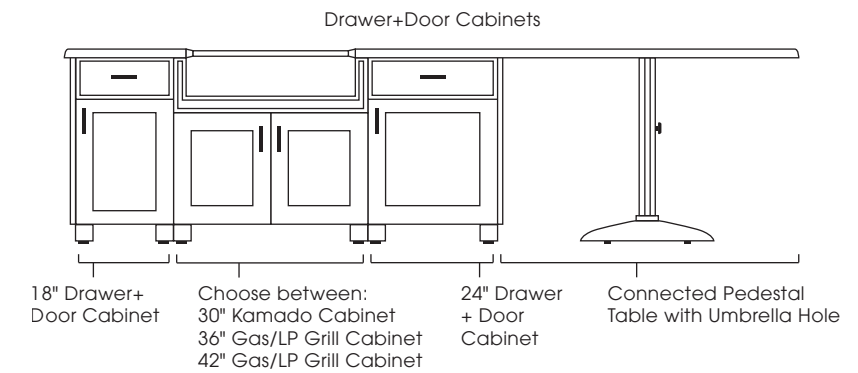

MODANŌ STYLE CONFIGURATIONS