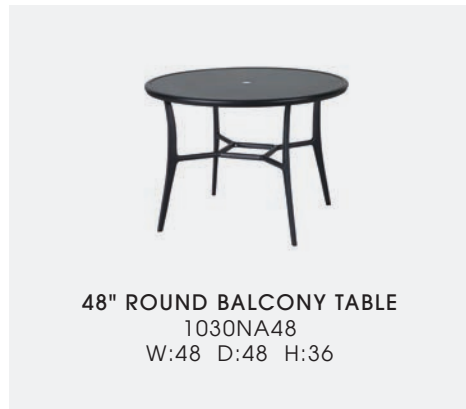

NOT WAREHOUSED

MATERIAL: Cast and stamped aluminum

FURNITURE COMPLEMENTS: Alexee, Amari, Cabrisa, Columbia, Echelon, Edge & Wave, Hudson, Lotus, Lucerne, Phoenix, Plank, Treviso, Ventura

PHOTOS: Finish: Black

Different finish can be used for base and top. See pages 85 and 110 for lifestyle photos.