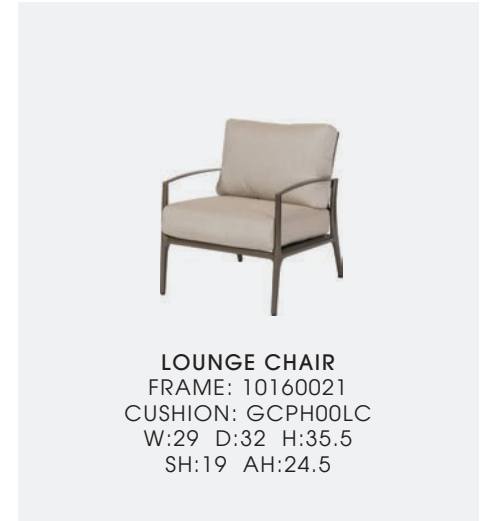

LOUNGE CHAIR
FRAME: 10160021
CUSHION: GCPH00LC
W:29 D:32 H:35.5
SH:19 AH:24.5