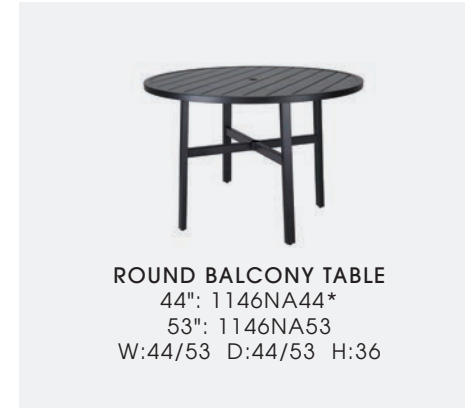

WAREHOUSED IN

*Not warehoused

MATERIAL: Extruded aluminum

FURNITURE COMPLEMENTS: Amari, Cabrisa, Echelon, Hudson, Lucerne, Plank, Treviso, Ventura

PHOTOS: END TABLES AND 25" X 72" BALCONY AND BAR TABLES Finish: Carbon OTHERS Finish: Black

See pages 45 and 118 for lifestyle photos