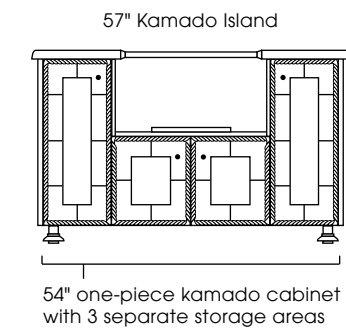

PARADISE STYLE CONFIGURATIONS