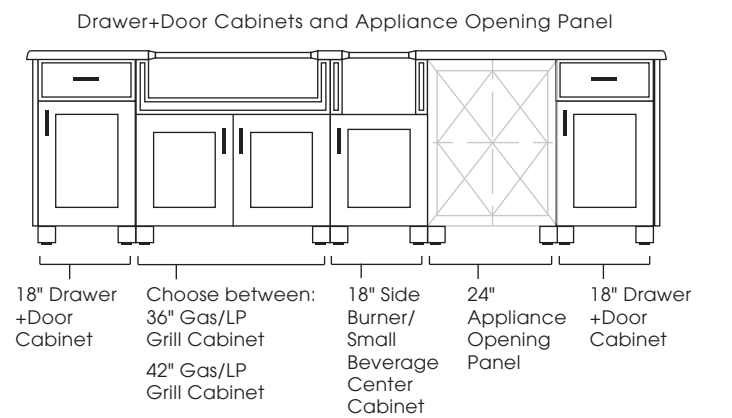

GRILL & SMALL BEVERAGE CENTER ISLAND

MODANŌ STYLE CONFIGURATIONS