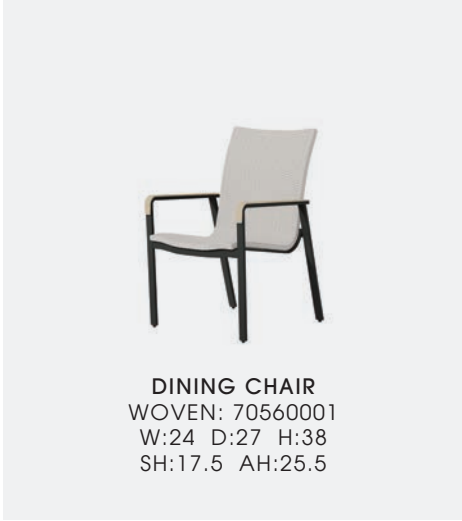

DINING CHAIR
WOVEN: 70560001
W:24 D:27 H:38
SH:17.5 AH:25.5