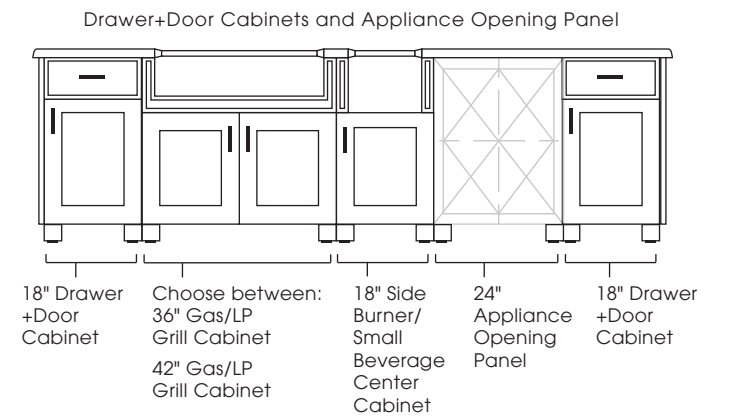

GRILL & SIDE BURNER ISLAND

MODANŌ STYLE CONFIGURATIONS