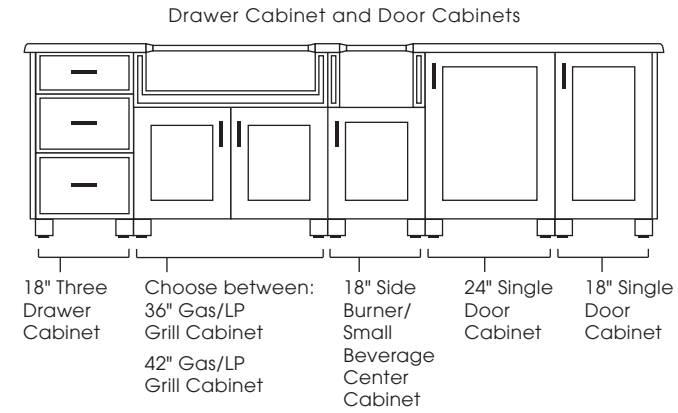

GRILL & SIDE BURNER ISLAND

MODANŌ STYLE CONFIGURATIONS