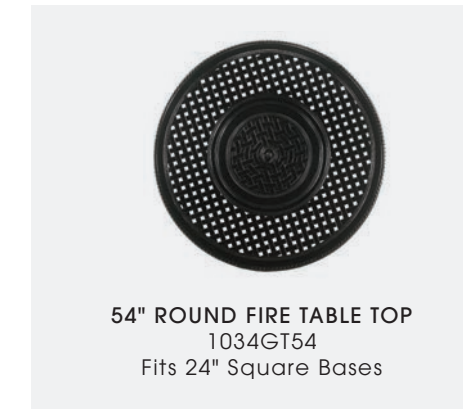

TOPS WAREHOUSED IN

PHOTOS: FIRE TABLE Paradise 21" x 54" Rect. Dining Height Base Finish: Onyx; 44" x 86" Rect. Fire Table Top Finish: Shade TOPS Finish: Black

*Not warehoused

TOP MATERIAL: Cast aluminum

FURNITURE COMPLEMENTS: Alexee, Bel Air, Bella Vista, Columbia, Florence, Grand Terrace, Lucerne, Michigan, Terrace, Verona

FIRE TABLE BASE COMPLEMENTS: Paradise

See pages 186 and 187 for fire table bases and pages 5, 7, 66 and 67 for lifestyle photos