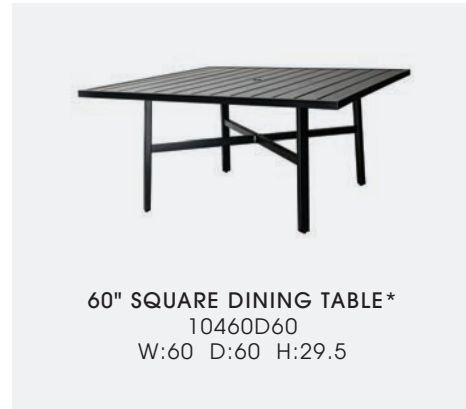

WAREHOUSED IN

*Not warehoused

MATERIAL: Extruded aluminum

FURNITURE COMPLEMENTS: Amari, Cabrisa, Echelon, Hudson, Lucerne, Plank, Treviso, Ventura

PHOTOS: END TABLES AND 25" X 72" BALCONY AND BAR TABLES Finish: Carbon OTHERS Finish: Black

See pages 45 and 118 for lifestyle photos