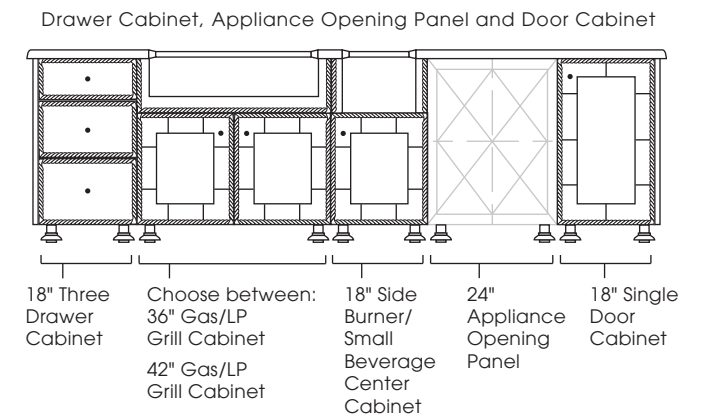

PARADISE STYLE CONFIGURATIONS