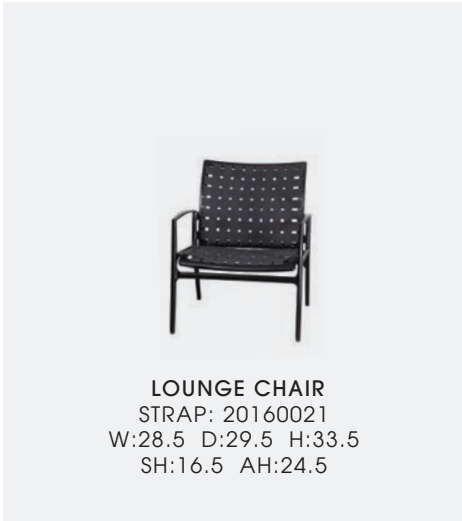

— PLANK —

Versatile and not limited to any style, Plank stools and benches are the statement collection or the added plus.