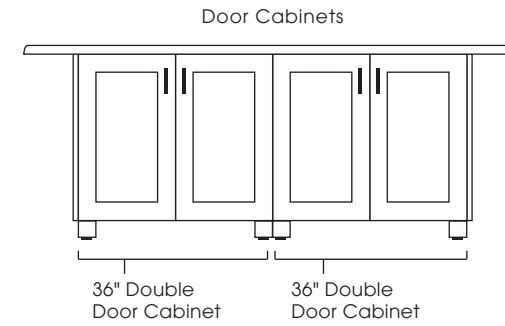

64" one-piece cabinet with 3 under-grill storage areas and locking heavy duty caster wheels

MODANŌ STYLE CONFIGURATIONS