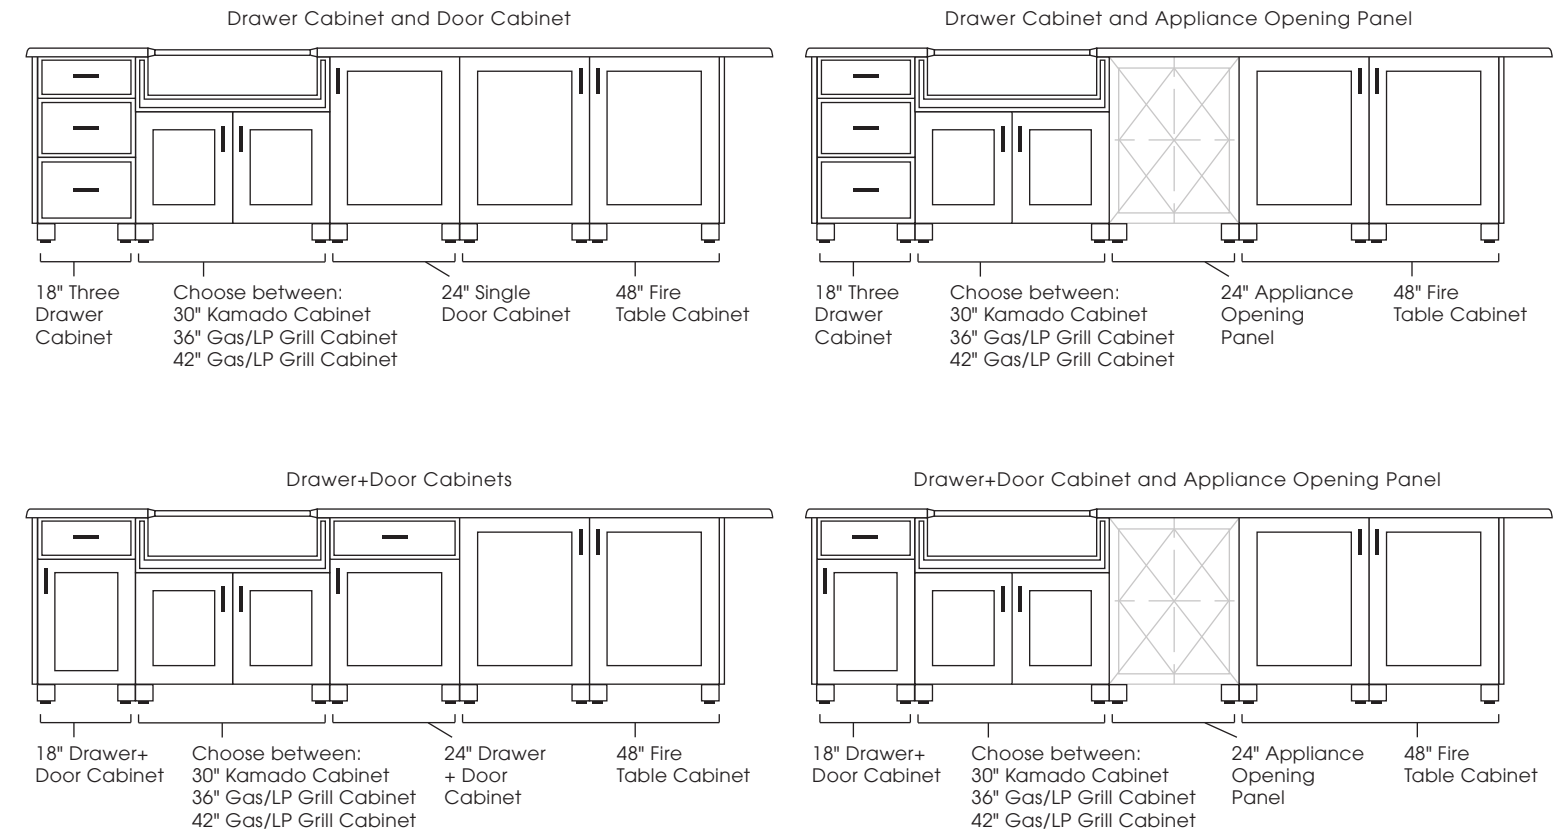

GRILL & FIRE TABLE ISLAND

MODANŌ STYLE CONFIGURATIONS