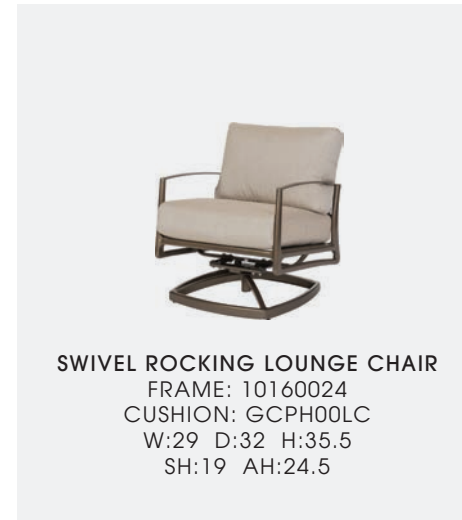

SWIVEL ROCKING LOUNGE CHAIR
FRAME: 10160024
CUSHION: GCPH00LC
W:29 D:32 H:35.5
SH:19 AH:24.5