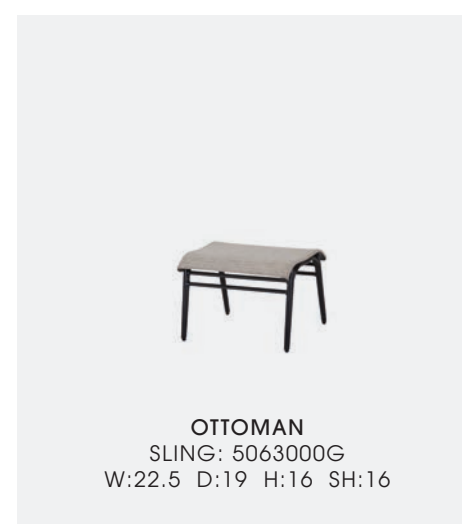

NOT WAREHOUSED

MATERIAL: Cast and extruded aluminum, sling

TABLE COMPLEMENTS: Channel, Fusion, Lattice, Meridian, Modanō, Strata with Round Legs, Talia

SLING PHOTOS: Finish: Black; Fabric: Castelee Dune