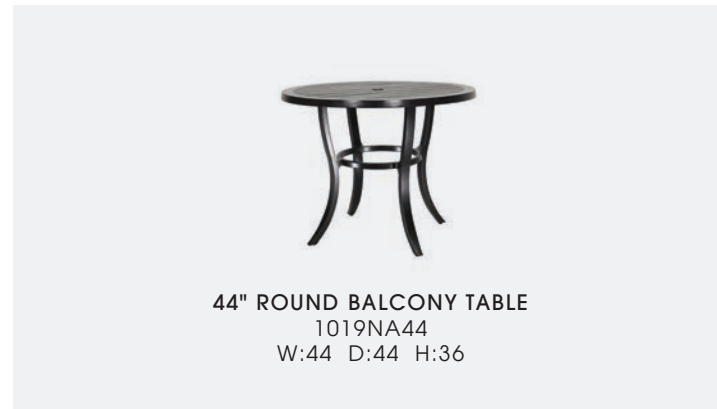

NOT WAREHOUSED

MATERIAL: Cast and extruded aluminum

FURNITURE COMPLEMENTS: Alexee, Amari, Bel Air, Bella Vista, Cabrisa, Echelon, Edge & Wave, Hudson, Lucerne, Morro Bay, Phoenix, Terrace, Treviso, Ventura

PHOTOS: Finish: Black

*Different finish can be used for base and top.
See page 169 for pedestal tables and pages 35 and 36 for lifestyle photos.*