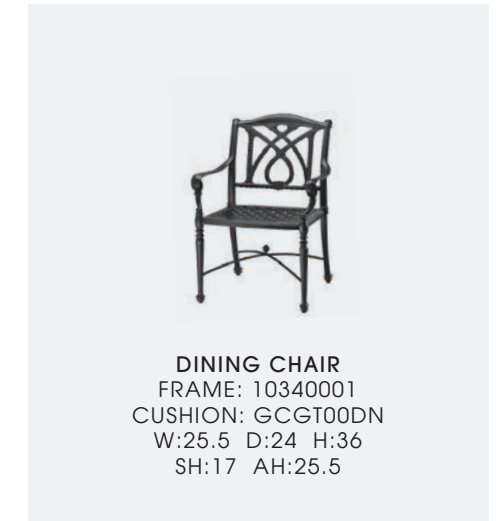

BACKLESS BENCHES Finish: Midnight Gold

SLING SWIVEL BALCONY STOOLS Finish: Vintage; Fabric: Hayden  
Hickory\* GRAND TERRACE 52" X 72" OVAL BALCONY HEIGHT FIRE  
TABLE Finish: Vintage

*\*Fabric no longer supported*