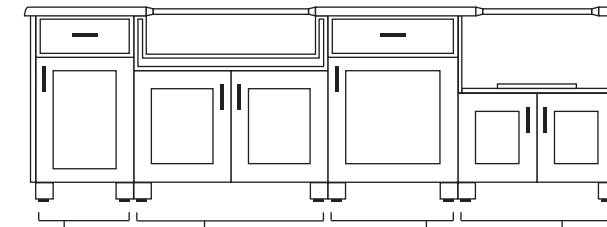

Drawer+Door Cabinets

18" Drawer+Door Cabinet   Choose between: 36" Gas/LP Grill Cabinet 42" Gas/LP Grill Cabinet   24" Drawer + Door Cabinet   30" Kamado Grill Cabinet