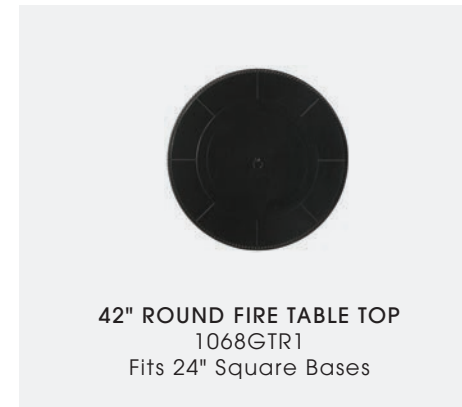

TOPS NOT WAREHOUSED

PHOTOS: FIRE TABLE Paradise 29" x 48" Rect. Balcony Height Base Finish: Onyx; 52" x 72" Oval Fire Table Top Finish: Midnight Gold TOPS Finish: Black

See pages 186 and 187 for fire table bases and page 112 for lifestyle photo

TOP MATERIAL: Cast aluminum

FURNITURE COMPLEMENTS: Alexee, Bel Air, Bella Vista, Columbia, Edge & Wave, Florence, Grand Terrace, Jayne, Lotus, Lucerne, Michigan, Morro Bay, Phoenix, Terrace, Verona

FIRE TABLE BASE COMPLEMENTS: Paradise