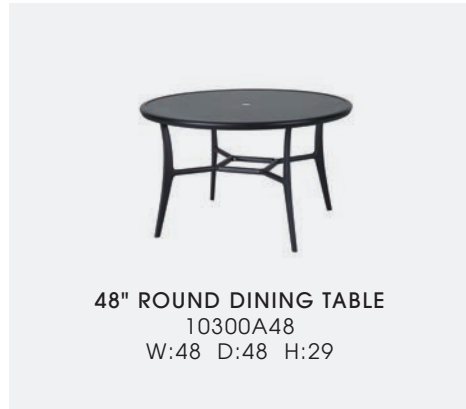

NOT WAREHOUSED

MATERIAL: Cast and stamped aluminum

FURNITURE COMPLEMENTS: Alexee, Amari, Cabrisa, Columbia, Echelon, Edge & Wave, Hudson, Lotus, Lucerne, Phoenix, Plank, Treviso, Ventura

PHOTOS: Finish: Black

Different finish can be used for base and top. See pages 85 and 110 for lifestyle photos.