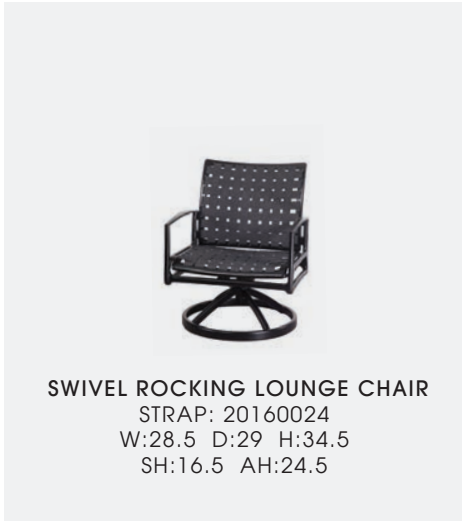

— PLANK —

Versatile and not limited to any style, Plank stools and benches are the statement collection or the added plus.