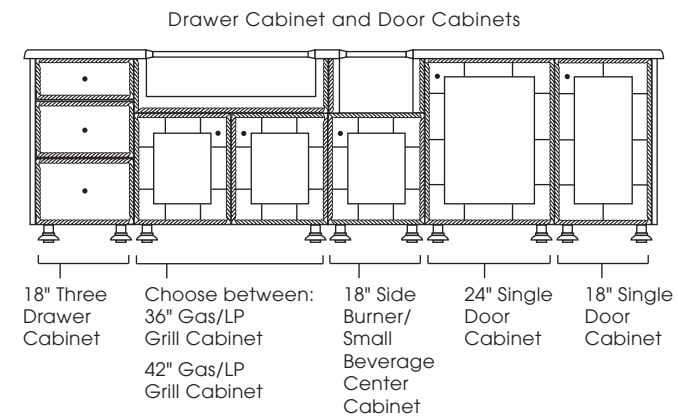

PARADISE STYLE CONFIGURATIONS