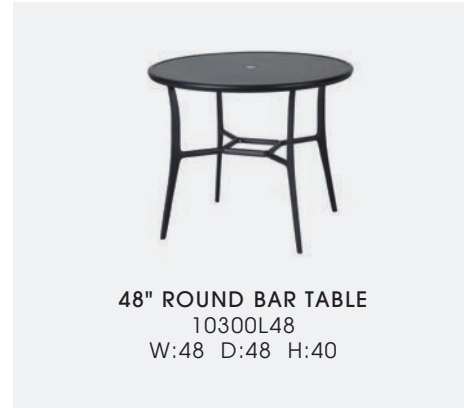

NOT WAREHOUSED

MATERIAL: Cast and stamped aluminum

FURNITURE COMPLEMENTS: Alexee, Amari, Cabrisa, Columbia, Echelon, Edge & Wave, Hudson, Lotus, Lucerne, Phoenix, Plank, Treviso, Ventura

PHOTOS: Finish: Black

Different finish can be used for base and top. See pages 85 and 110 for lifestyle photos.