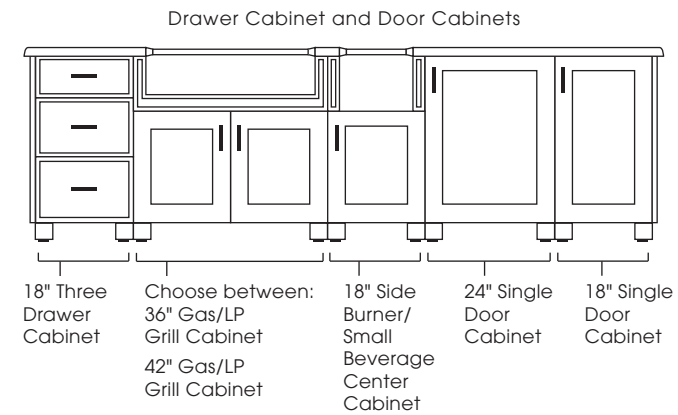

GRILL & SMALL BEVERAGE CENTER ISLAND

MODANŌ STYLE CONFIGURATIONS