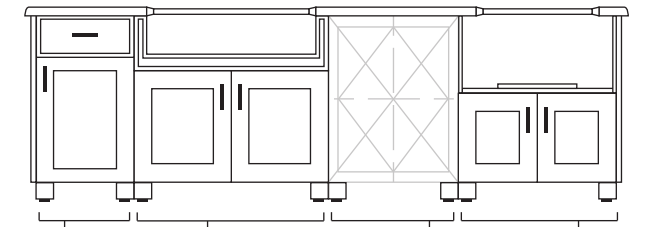

Drawer+Door Cabinet and Appliance Opening Panel

18" Drawer+Door Cabinet   Choose between: 36" Gas/LP Grill Cabinet 42" Gas/LP Grill Cabinet   24" Appliance Opening Panel   30" Kamado Grill Cabinet