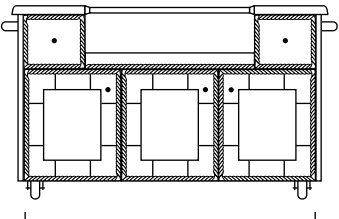

PARADISE STYLE CONFIGURATIONS

67" Mobile Gas Grill Island