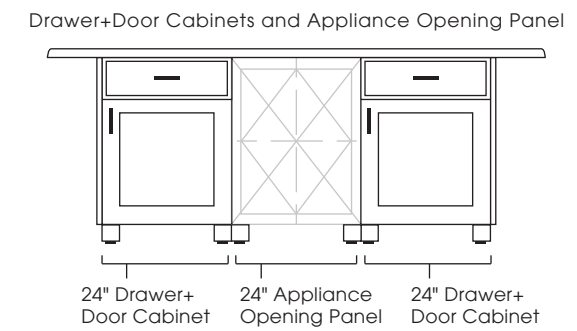

MODANŌ STYLE CONFIGURATIONS