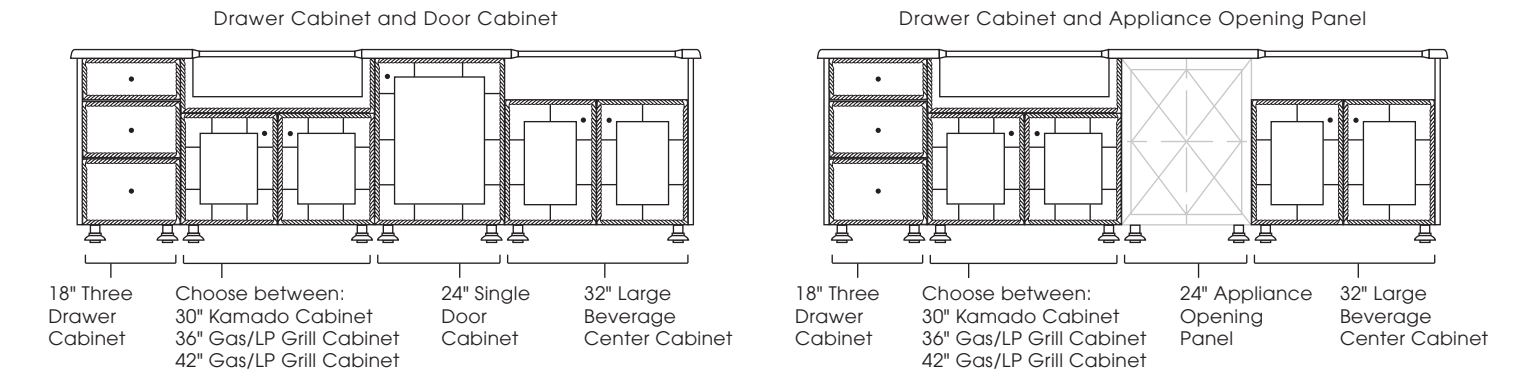

PARADISE STYLE CONFIGURATIONS