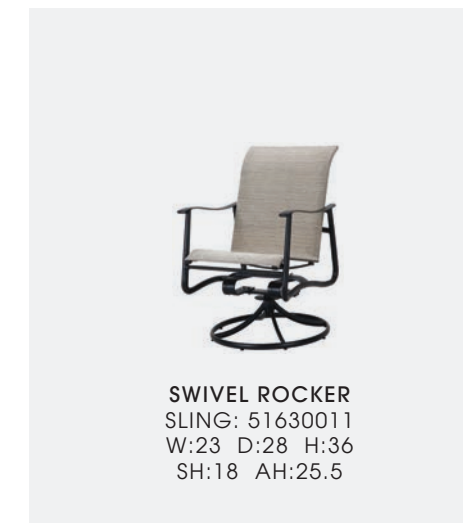

NOT WAREHOUSED

MATERIAL: Cast and extruded aluminum, sling

TABLE COMPLEMENTS: Channel, Fusion, Lattice, Meridian, Modanō, Strata with Round Legs, Talia

SLING PHOTOS: Finish: Black; Fabric: Castelee Dune