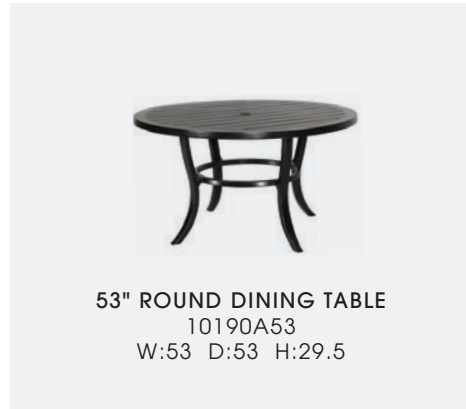

NOT WAREHOUSED

MATERIAL: Cast and extruded aluminum

FURNITURE COMPLEMENTS: Alexee, Amari, Bel Air, Bella Vista, Cabrisa, Echelon, Edge & Wave, Hudson, Lucerne, Morro Bay, Phoenix, Terrace, Treviso, Ventura

PHOTOS: Finish: Black

*Different finish can be used for base and top.
See page 169 for pedestal tables and pages 35 and 36 for lifestyle photos.*