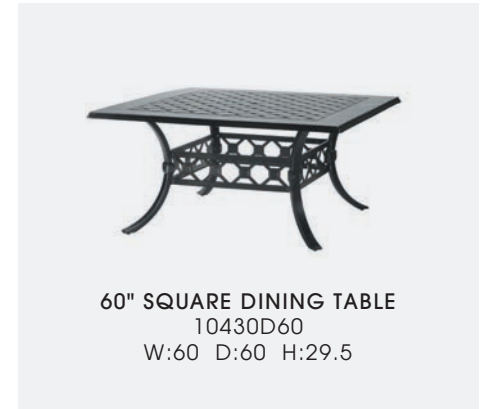

NOT WAREHOUSED

MATERIAL: Cast and extruded aluminum

FURNITURE COMPLEMENTS: Alexee, Bel Air, Bella Vista, Cabrisa, Edge & Wave, Florence, Grand Terrace, Lucerne, Michigan, Phoenix, Terrace, Verona

PHOTOS: Finish: Black

Different finish can be used for base and top. See page 173 for pedestal tables. See page 93 for lifestyle photo.