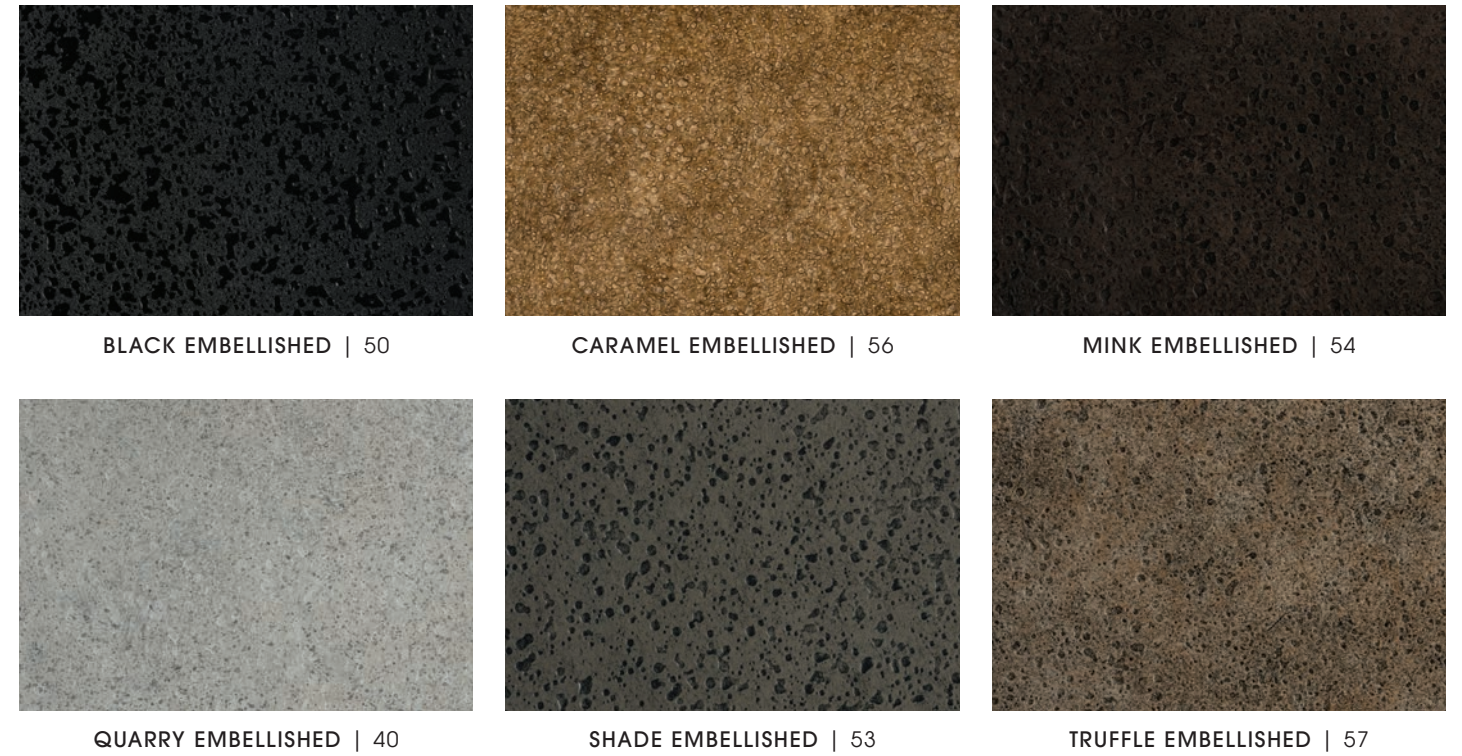

EMBELLISHED FINISHES

Gensun offers 6 scratch resistant embellished finishes that are available on Madrid II, Meridian and Paradise tops, countertops, Fusion and Talia table tops.