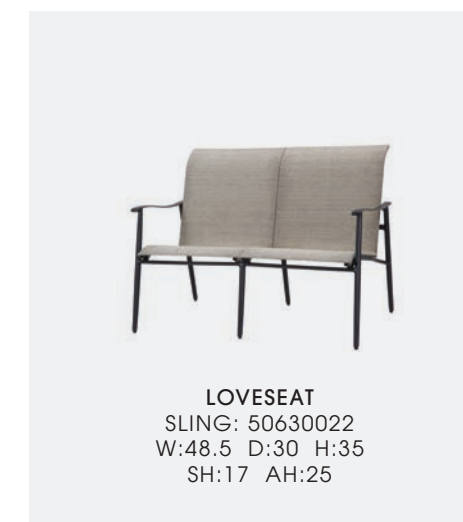

NOT WAREHOUSED

MATERIAL: Cast and extruded aluminum, sling

TABLE COMPLEMENTS: Channel, Fusion, Lattice, Meridian, Modanō, Strata with Round Legs, Talia

SLING PHOTOS: Finish: Black; Fabric: Castelee Dune