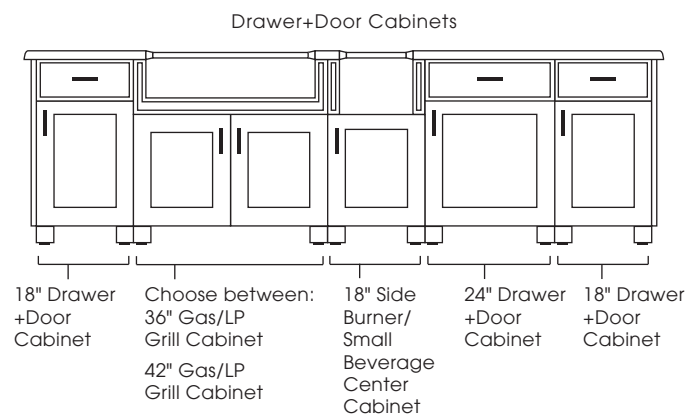

GRILL & SMALL BEVERAGE CENTER ISLAND

MODANŌ STYLE CONFIGURATIONS