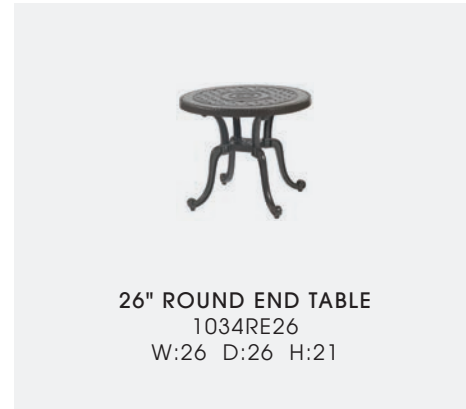

26" ROUND END TABLE
1034RE26
W:26 D:26 H:21