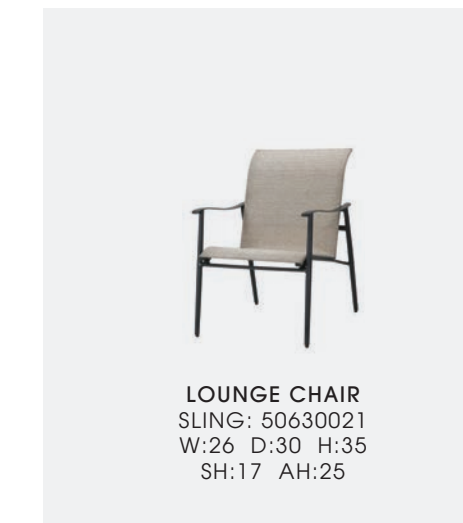

NOT WAREHOUSED

MATERIAL: Cast and extruded aluminum, sling

TABLE COMPLEMENTS: Channel, Fusion, Lattice, Meridian, Modanō, Strata with Round Legs, Talia

SLING PHOTOS: Finish: Black; Fabric: Castelee Dune