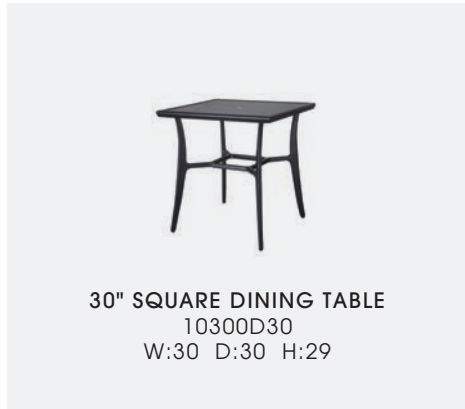

NOT WAREHOUSED

MATERIAL: Cast and stamped aluminum

FURNITURE COMPLEMENTS: Alexee, Amari, Cabrisa, Columbia, Echelon, Edge & Wave, Hudson, Lotus, Lucerne, Phoenix, Plank, Treviso, Ventura

PHOTOS: Finish: Black

Different finish can be used for base and top. See pages 85 and 110 for lifestyle photos.