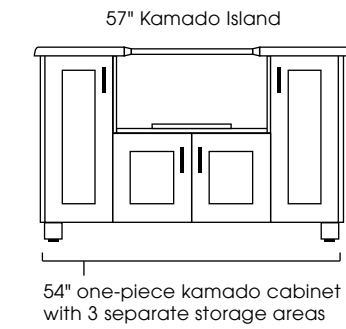

MODANŌ STYLE CONFIGURATIONS