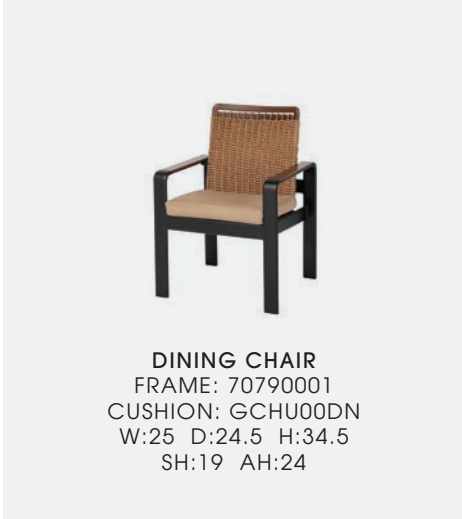

NOT WAREHOUSED

MATERIAL: Cast and extruded aluminum, woven

CUSHIONS: Optional if not shown

TABLE COMPLEMENTS: Channel, Fusion, Lattice, Meridian, Modanō, Plank, Strata with Square Legs, Talia

PHOTOS: Finish: Black/GEN-lpe; Woven: Cinnamon; Fabric: Canvas Heather Beige