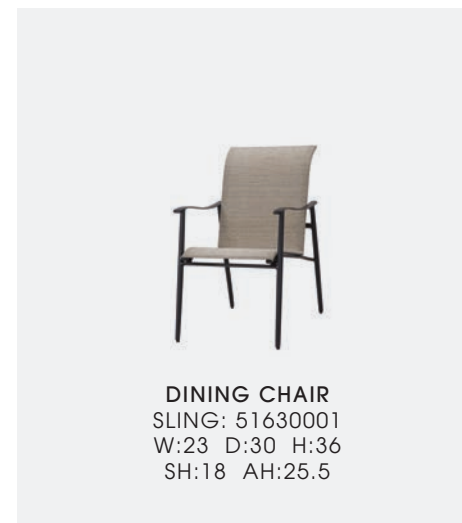

NOT WAREHOUSED

MATERIAL: Cast and extruded aluminum, sling

TABLE COMPLEMENTS: Channel, Fusion, Lattice, Meridian, Modanō, Strata with Round Legs, Talia

SLING PHOTOS: Finish: Black; Fabric: Castelee Dune