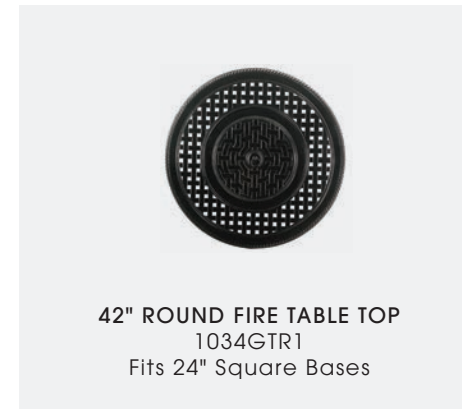

TOPS WAREHOUSED IN

PHOTOS: FIRE TABLE Paradise 21" x 54" Rect. Dining Height Base Finish: Onyx; 44" x 86" Rect. Fire Table Top Finish: Shade TOPS Finish: Black

*Not warehoused

TOP MATERIAL: Cast aluminum

FURNITURE COMPLEMENTS: Alexee, Bel Air, Bella Vista, Columbia, Florence, Grand Terrace, Lucerne, Michigan, Terrace, Verona

FIRE TABLE BASE COMPLEMENTS: Paradise

See pages 186 and 187 for fire table bases and pages 5, 7, 66 and 67 for lifestyle photos