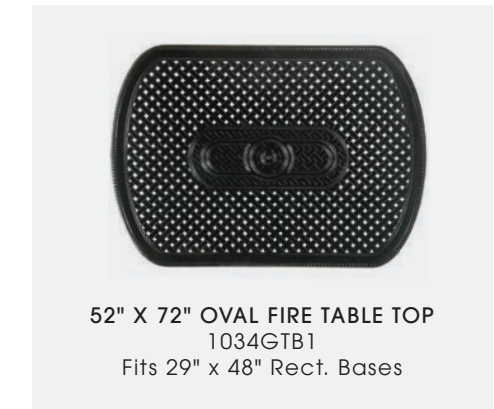

TOPS WAREHOUSED IN

PHOTOS: FIRE TABLE Paradise 21" x 54" Rect. Dining Height Base Finish: Onyx; 44" x 86" Rect. Fire Table Top Finish: Shade TOPS Finish: Black

*Not warehoused

TOP MATERIAL: Cast aluminum

FURNITURE COMPLEMENTS: Alexee, Bel Air, Bella Vista, Columbia, Florence, Grand Terrace, Lucerne, Michigan, Terrace, Verona

FIRE TABLE BASE COMPLEMENTS: Paradise

See pages 186 and 187 for fire table bases and pages 5, 7, 66 and 67 for lifestyle photos