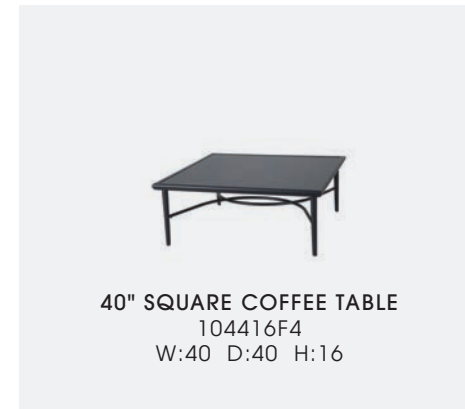

### NOT WAREHOUSED

**MATERIAL:** Extruded and die cast aluminum

**FURNITURE COMPLEMENTS:** Cabrisa, Echelon, Edge & Wave, Jayne, Hudson, Lucerne, Plank, Treviso, Ventura

**PHOTOS:** Finish: Black

*Different finish can be used for base and top.  
See pages 43, 80, 81, 127 and 128 for lifestyle photos.*