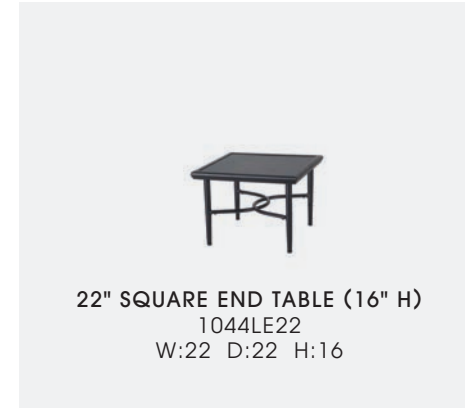

### NOT WAREHOUSED

**MATERIAL:** Extruded and die cast aluminum

**FURNITURE COMPLEMENTS:** Cabrisa, Echelon, Edge & Wave, Jayne, Hudson, Lucerne, Plank, Treviso, Ventura

**PHOTOS:** Finish: Black

*Different finish can be used for base and top.  
See pages 43, 80, 81, 127 and 128 for lifestyle photos.*