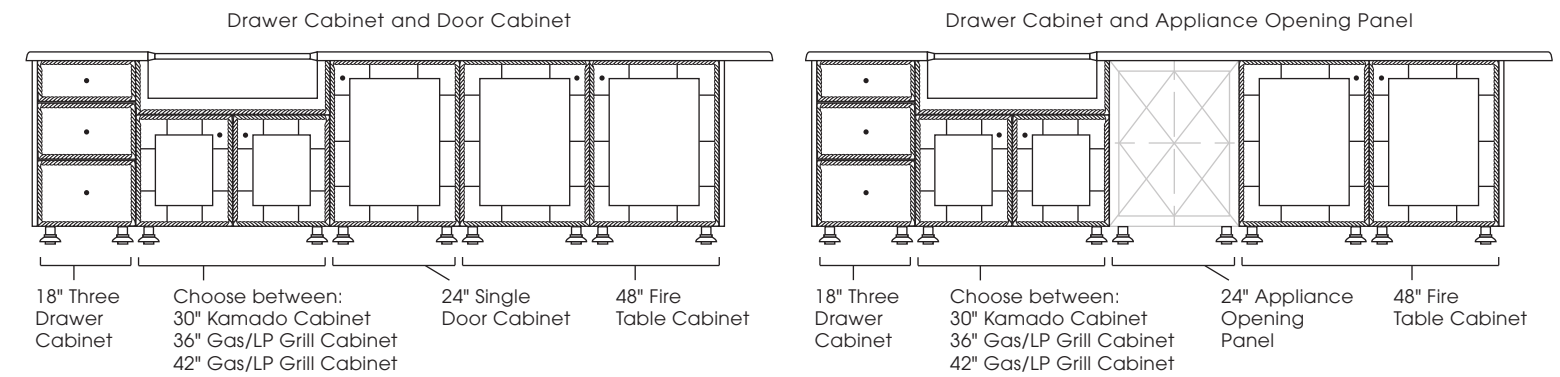

PARADISE STYLE CONFIGURATIONS