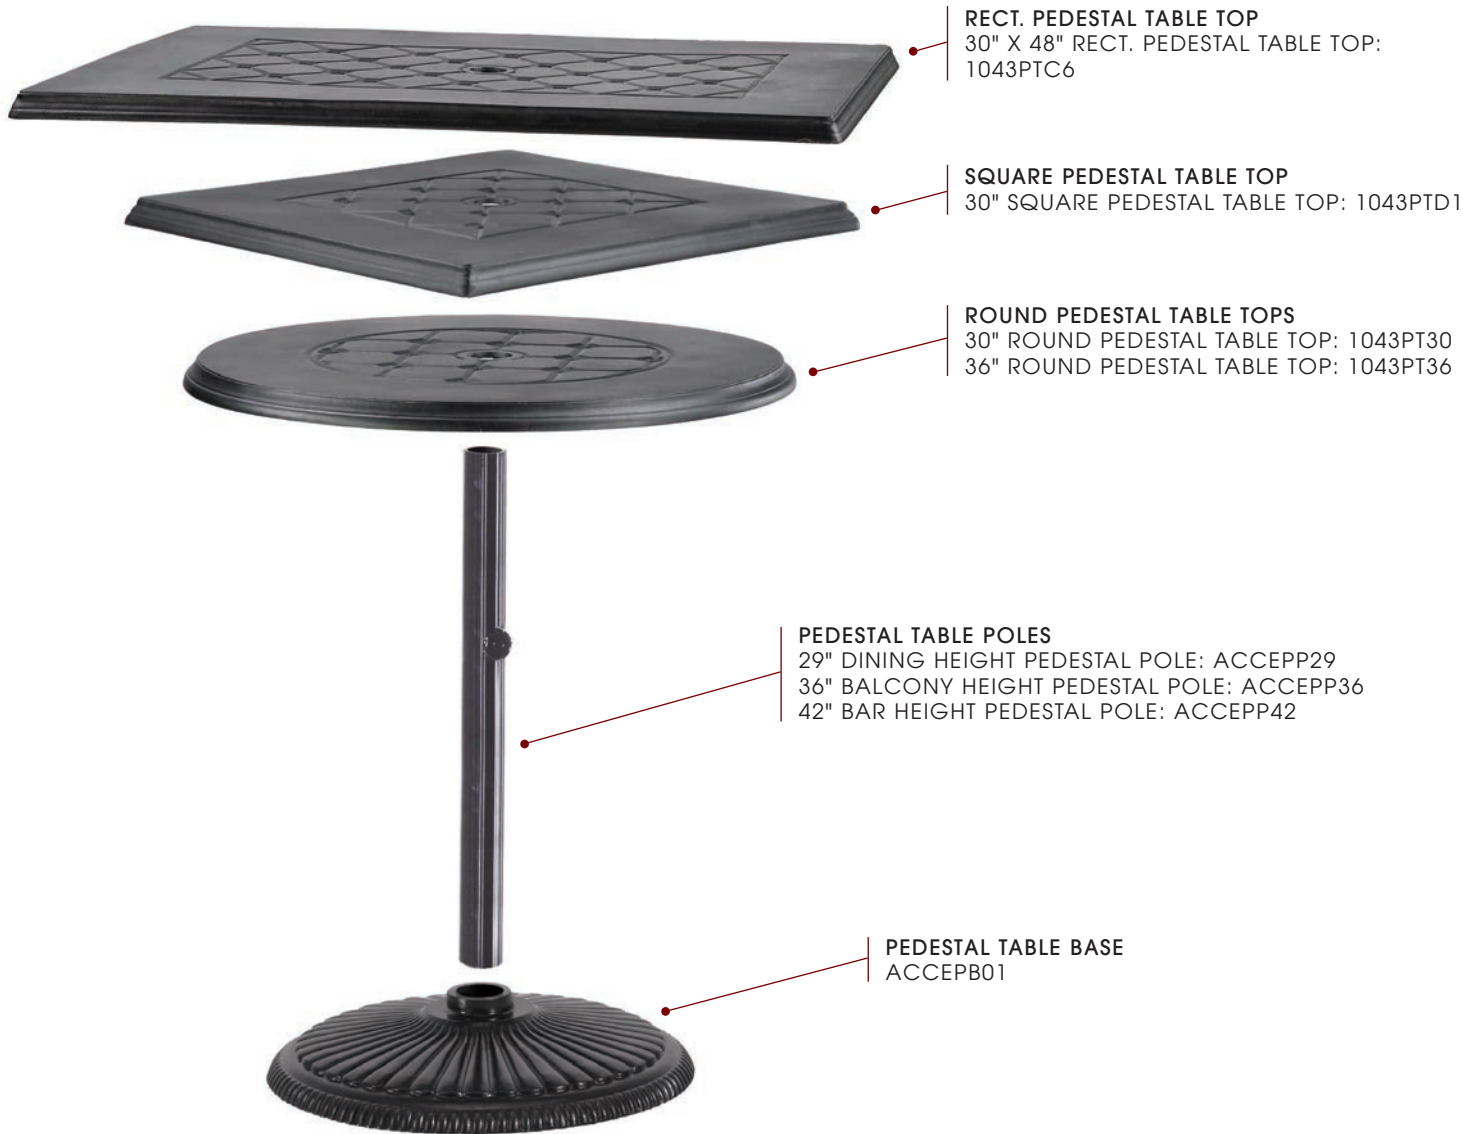

PEDESTAL – MADRID II

RECT. PEDESTAL TABLE TOP
30" X 48" RECT. PEDESTAL TABLE TOP: 1043PTC6

SQUARE PEDESTAL TABLE TOP
30" SQUARE PEDESTAL TABLE TOP: 1043PTD1

ROUND PEDESTAL TABLE TOPS
30" ROUND PEDESTAL TABLE TOP: 1043PT30
36" ROUND PEDESTAL TABLE TOP: 1043PT36

PEDESTAL TABLE POLES
29" DINING HEIGHT PEDESTAL POLE: ACCEPP29
36" BALCONY HEIGHT PEDESTAL POLE: ACCEPP36
42" BAR HEIGHT PEDESTAL POLE: ACCEPP42

PEDESTAL TABLE BASE
ACCEPB01

**TOPS, POLES & BASE
WAREHOUSED IN**

RUBY #71

MATERIAL: Cast aluminum
FURNITURE COMPLEMENTS: Lotus
PHOTOS: Finish: Black

See pages 89 and 90 for lifestyle photos

TOPS NOT WAREHOUSED

MATERIAL: Cast aluminum

FURNITURE COMPLEMENTS: Alexee, Bel Air, Bella Vista, Cabrisa, Edge & Wave, Florence, Grand Terrace, Lucerne, Jayne, Michigan, Phoenix, Terrace, Verona

PHOTOS: Finish: Black