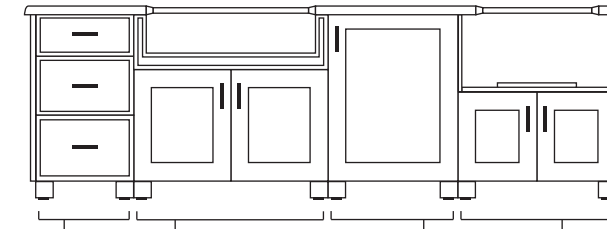

MODANŌ STYLE CONFIGURATIONS

Drawer Cabinet and Door Cabinet

18" Three Drawer Cabinet   Choose between: 36" Gas/LP Grill Cabinet 42" Gas/LP Grill Cabinet   24" Single Door Cabinet   30" Kamado Grill Cabinet