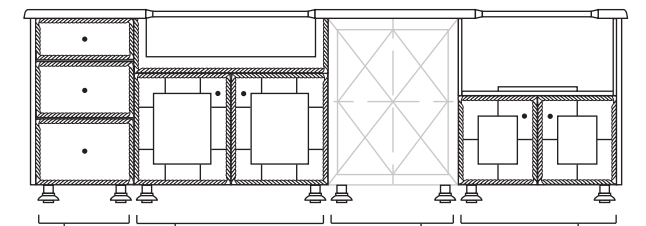

Drawer Cabinet and Appliance Opening Panel

18" Three Drawer Cabinet   Choose between: 36" Gas/LP Grill Cabinet 42" Gas/LP Grill Cabinet   24" Appliance Opening Panel   30" Kamado Grill Cabinet