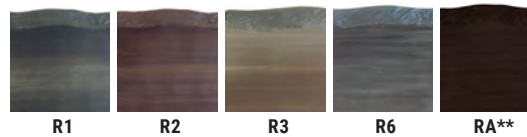

BILTMORE® ANTLER HILL TABLES

Dining & Occasional

Firepits

*AVAILABLE ONLY WITHOUT UMBRELLA HOLE
**SEE ALL FINISHES COMBINATIONS STARTING ON PAGE 136

CUSTOMIZABLE Tables allow Top and Base to be ordered in two different finishes if desired. In such cases Table Top will be the first finish and Table Base and Table Rim will be the second finish.

Available Tops & Finish Techniques

Aluminum

Live Edge

Woodgrain

Aluminum Slate

Finish Techniques