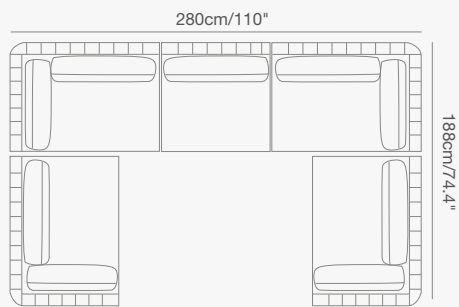

HUG

A few configurations , just a few...