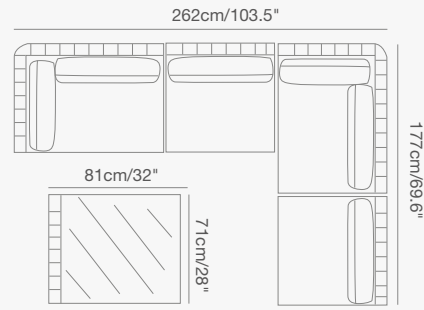

HUG

A few configurations , just a few...