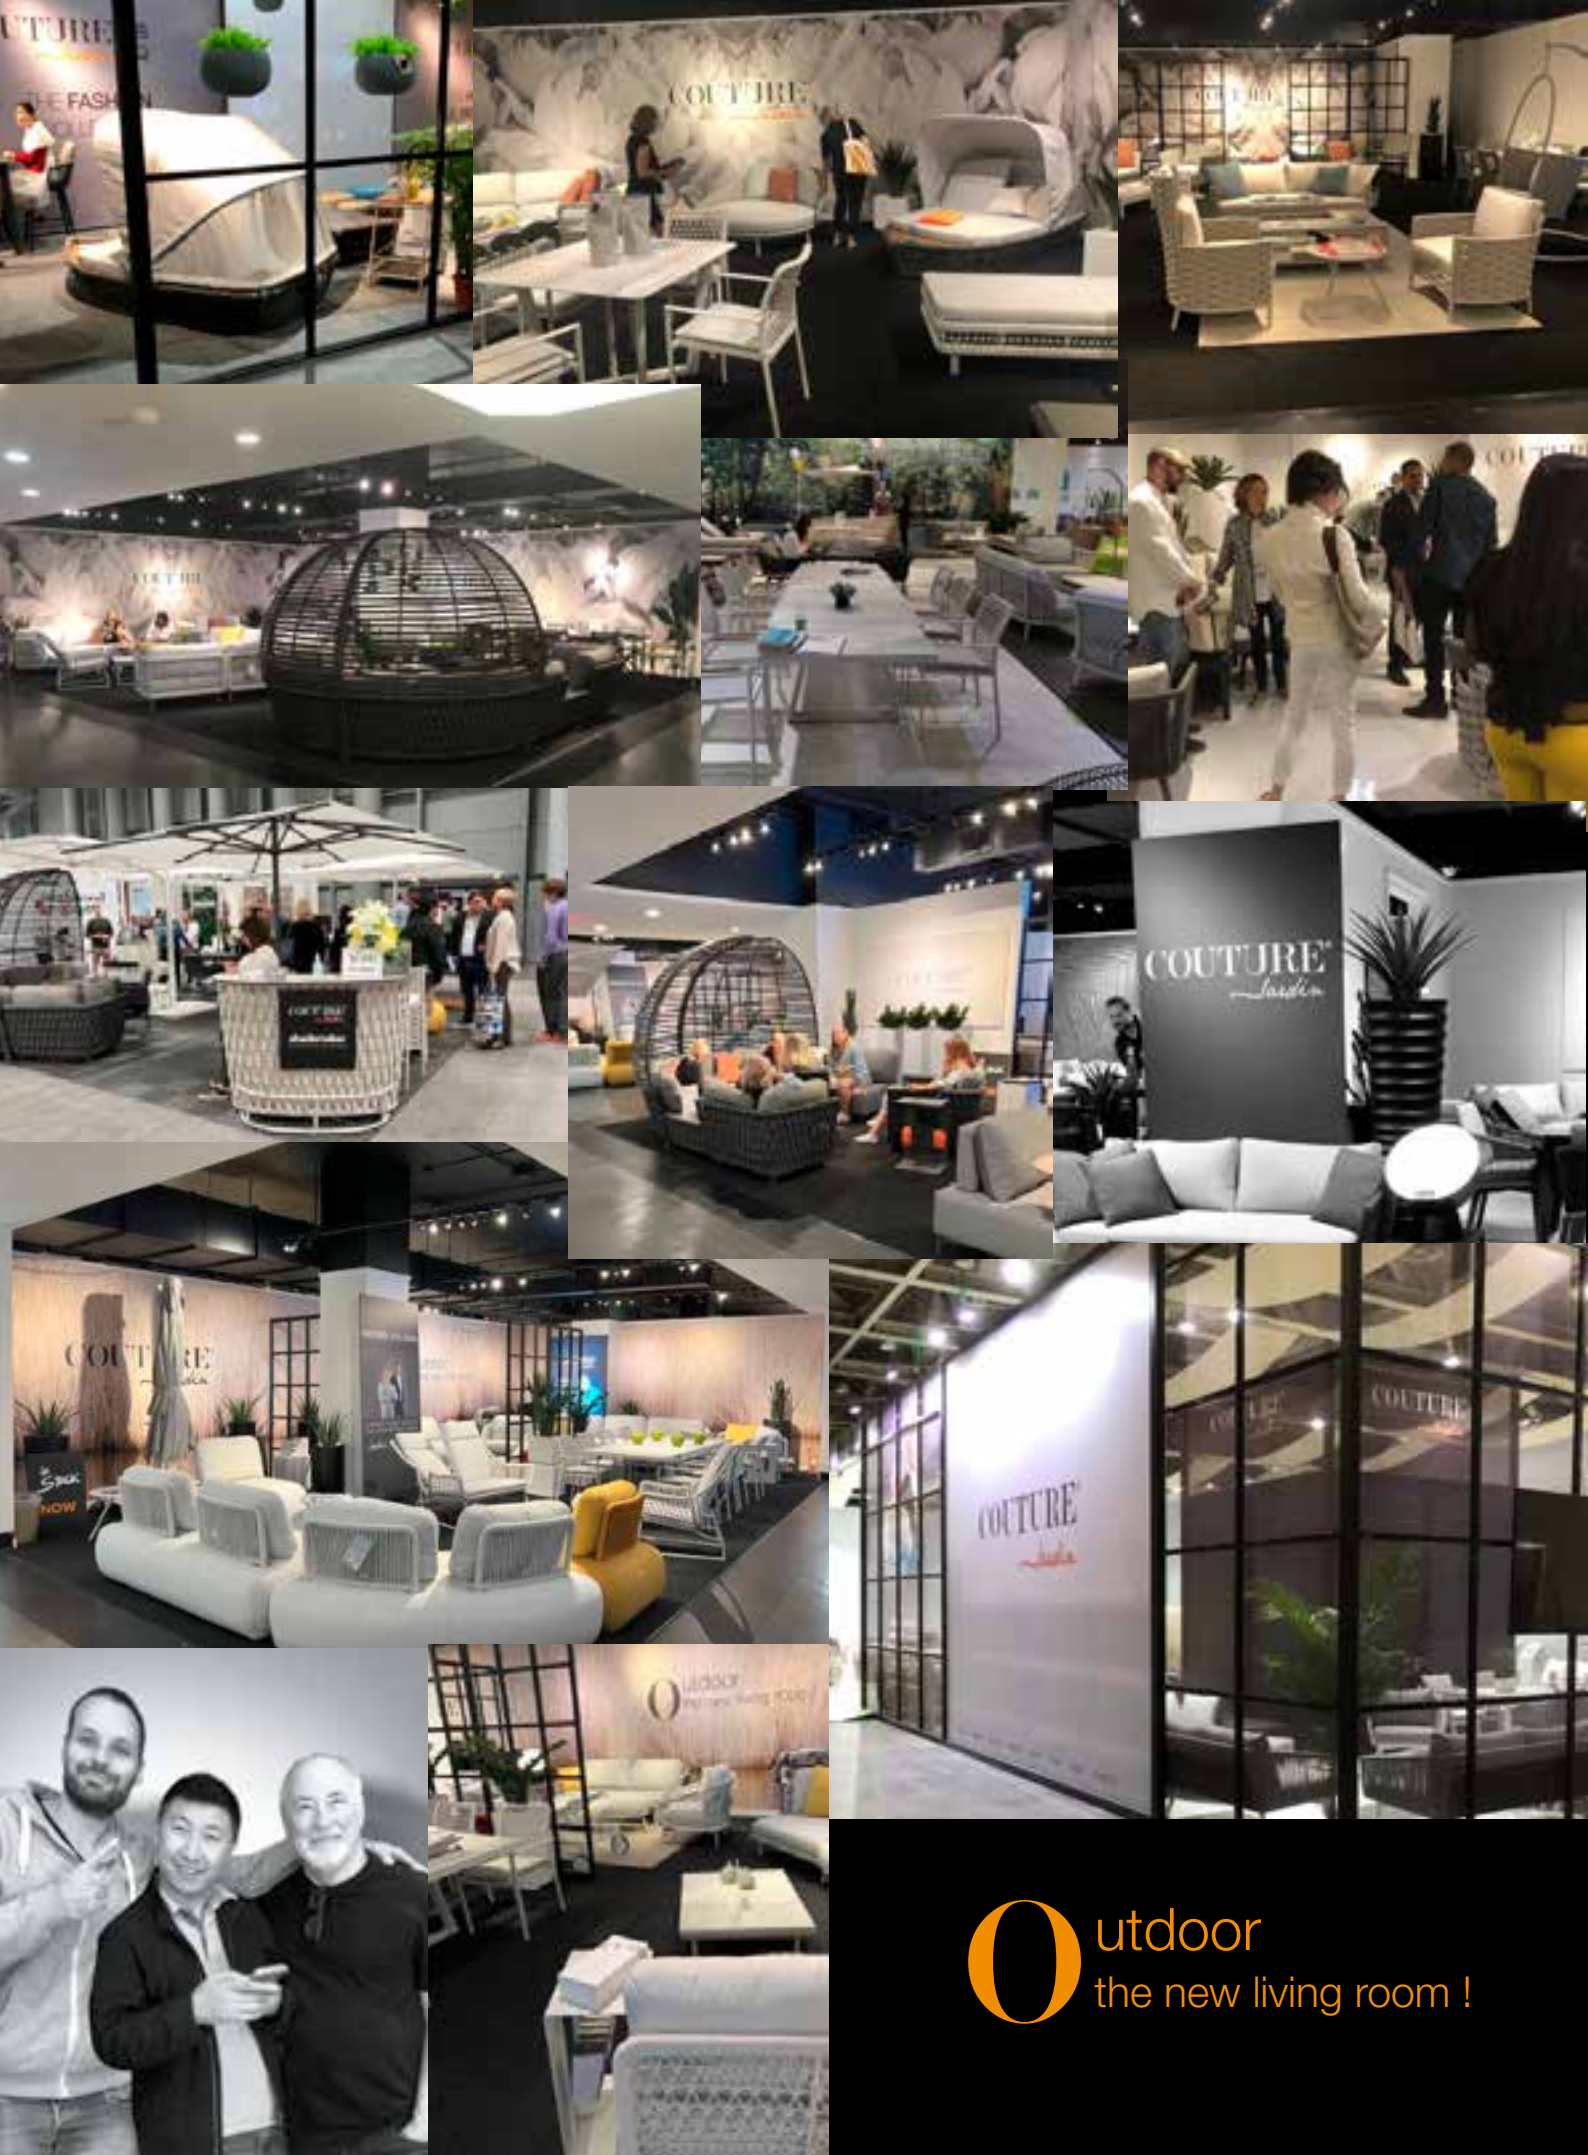

## ALUMINIUM & CERAMIC-COATED GLASS

White

Taupe

Light grey

Anthracite

Greige

Light grey

© Copyright reserved by Couture Jardin LLC.