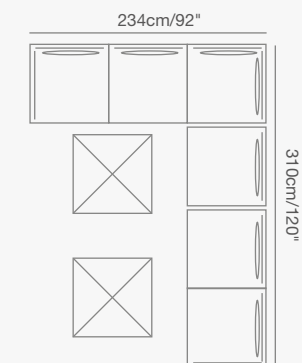

Thanks to backs that can be moved on all four sides of the bases, our WELCOME seating system is the epitome of adaptability. You can easily create face to face seating, side by side, use your sofa as a lounge as well. With only a few units, possibilities are simply endless and easily reconfigurable. Enjoy!

WELCOME

truly offers infinite possibilities, you simply have to decide between 1, 2 or 3 seaters or extra long sofa in line or U or L configurations.

91 7014 80