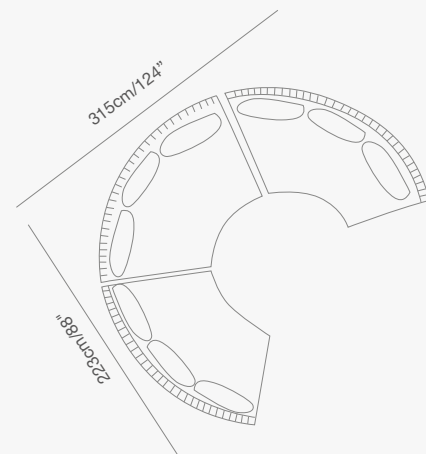

Design your own configurations, your project is unique.