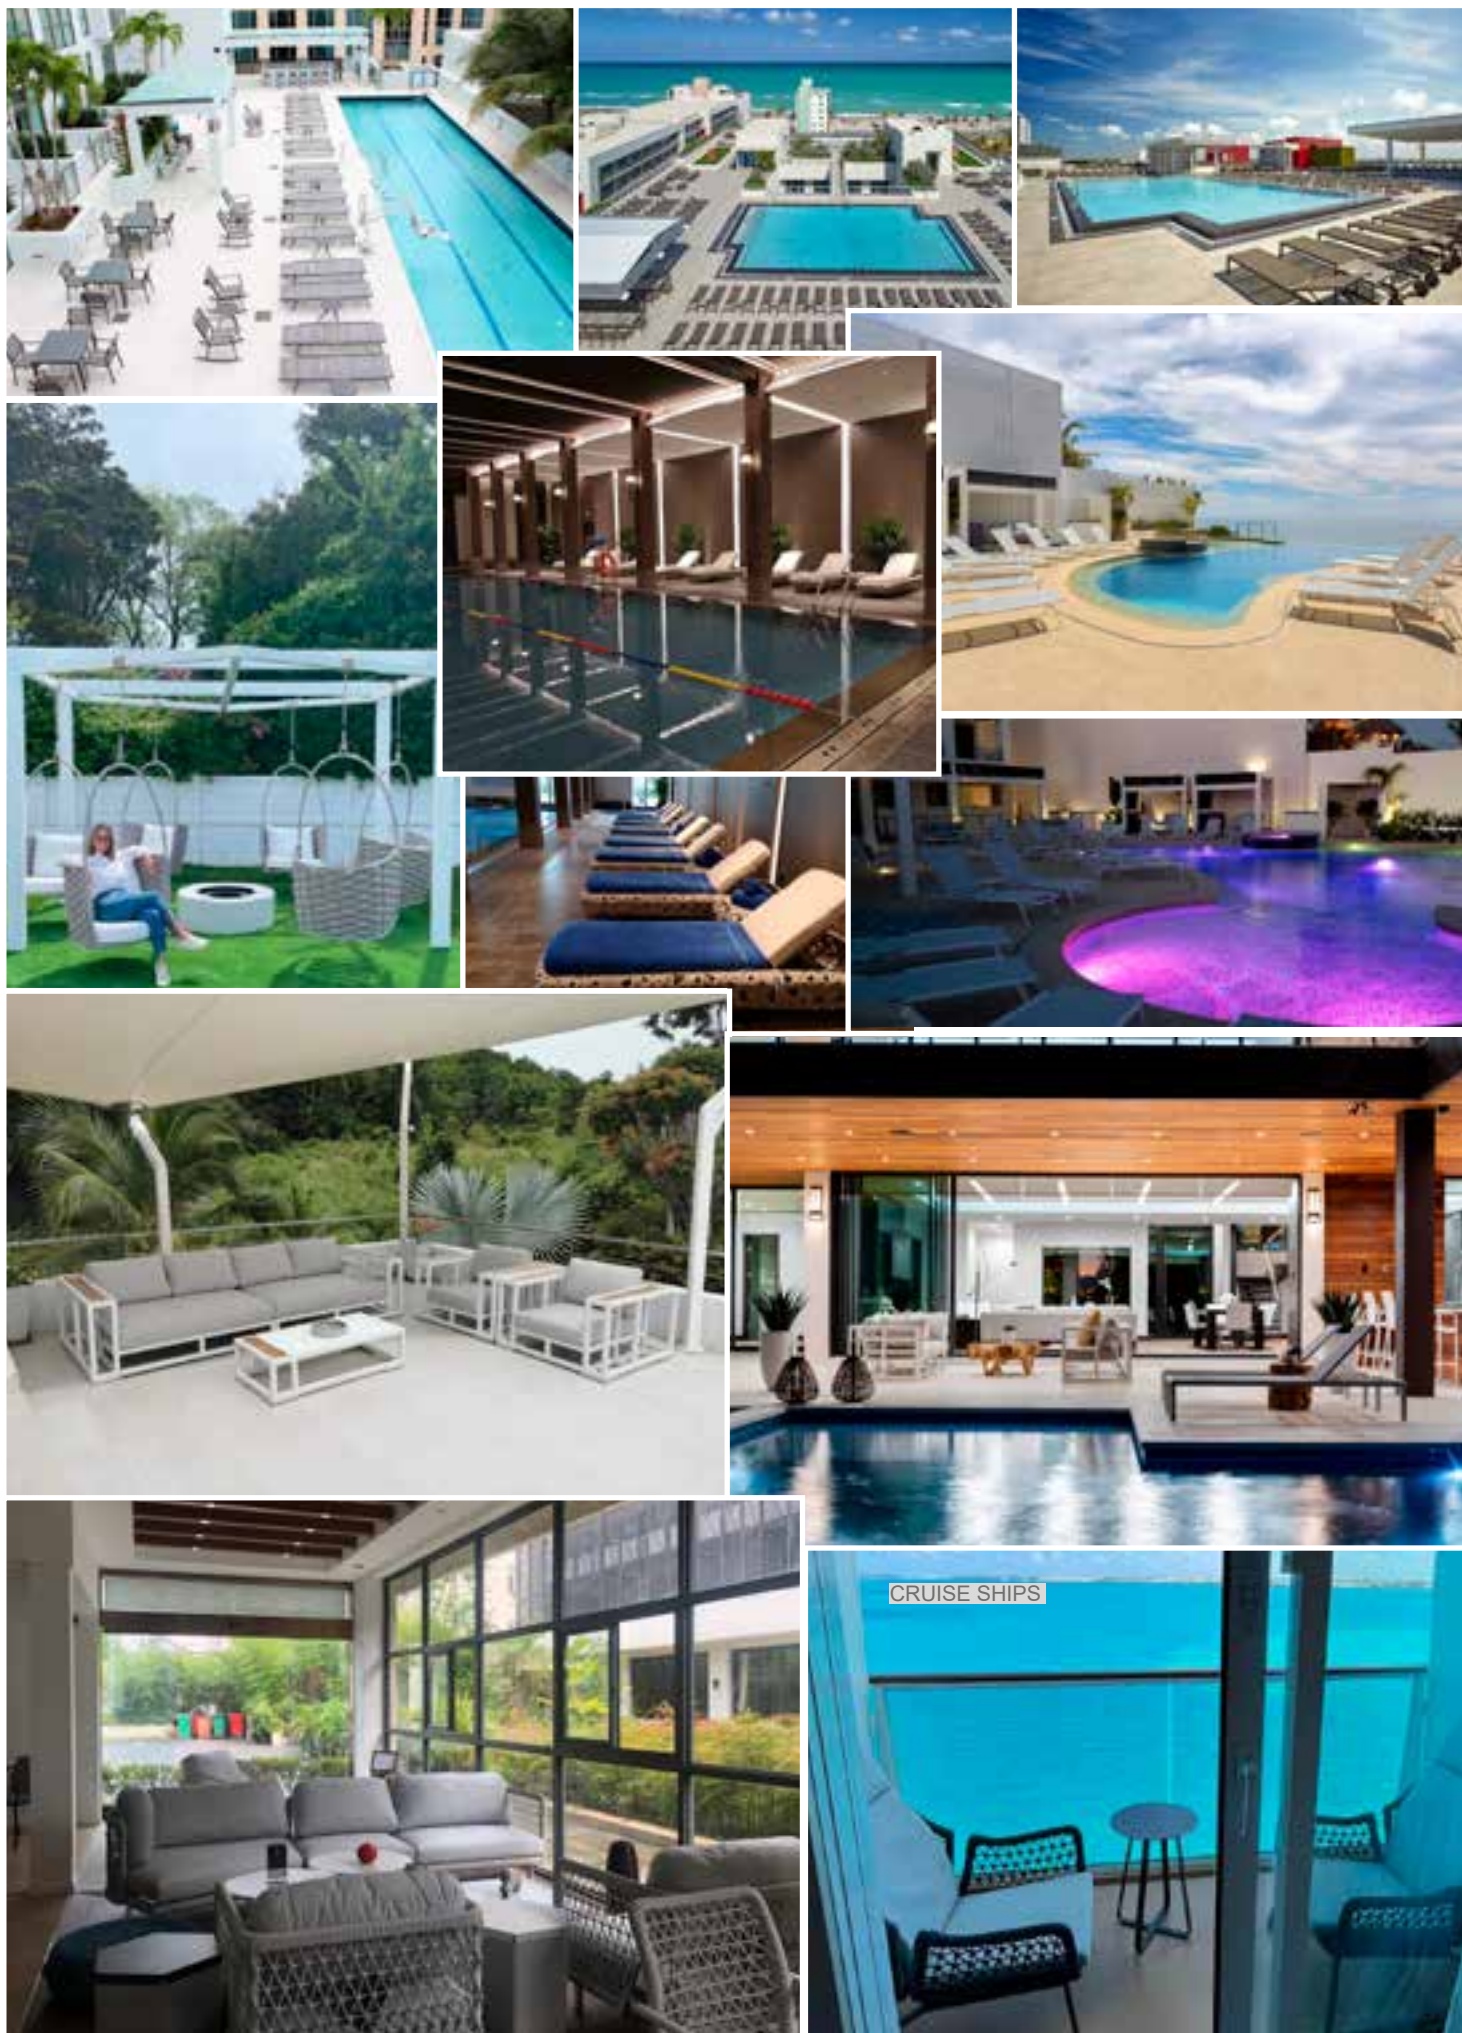

## ALUMINIUM & CERAMIC-COATED GLASS

White

Taupe

Light grey

Anthracite

Greige

Light grey

© Copyright reserved by Couture Jardin LLC.