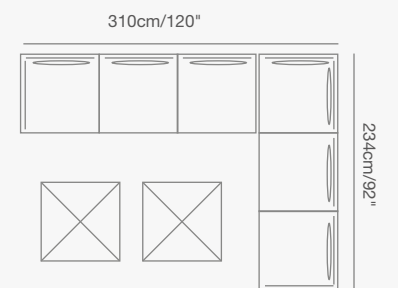

91 7014 60

91 7014 90