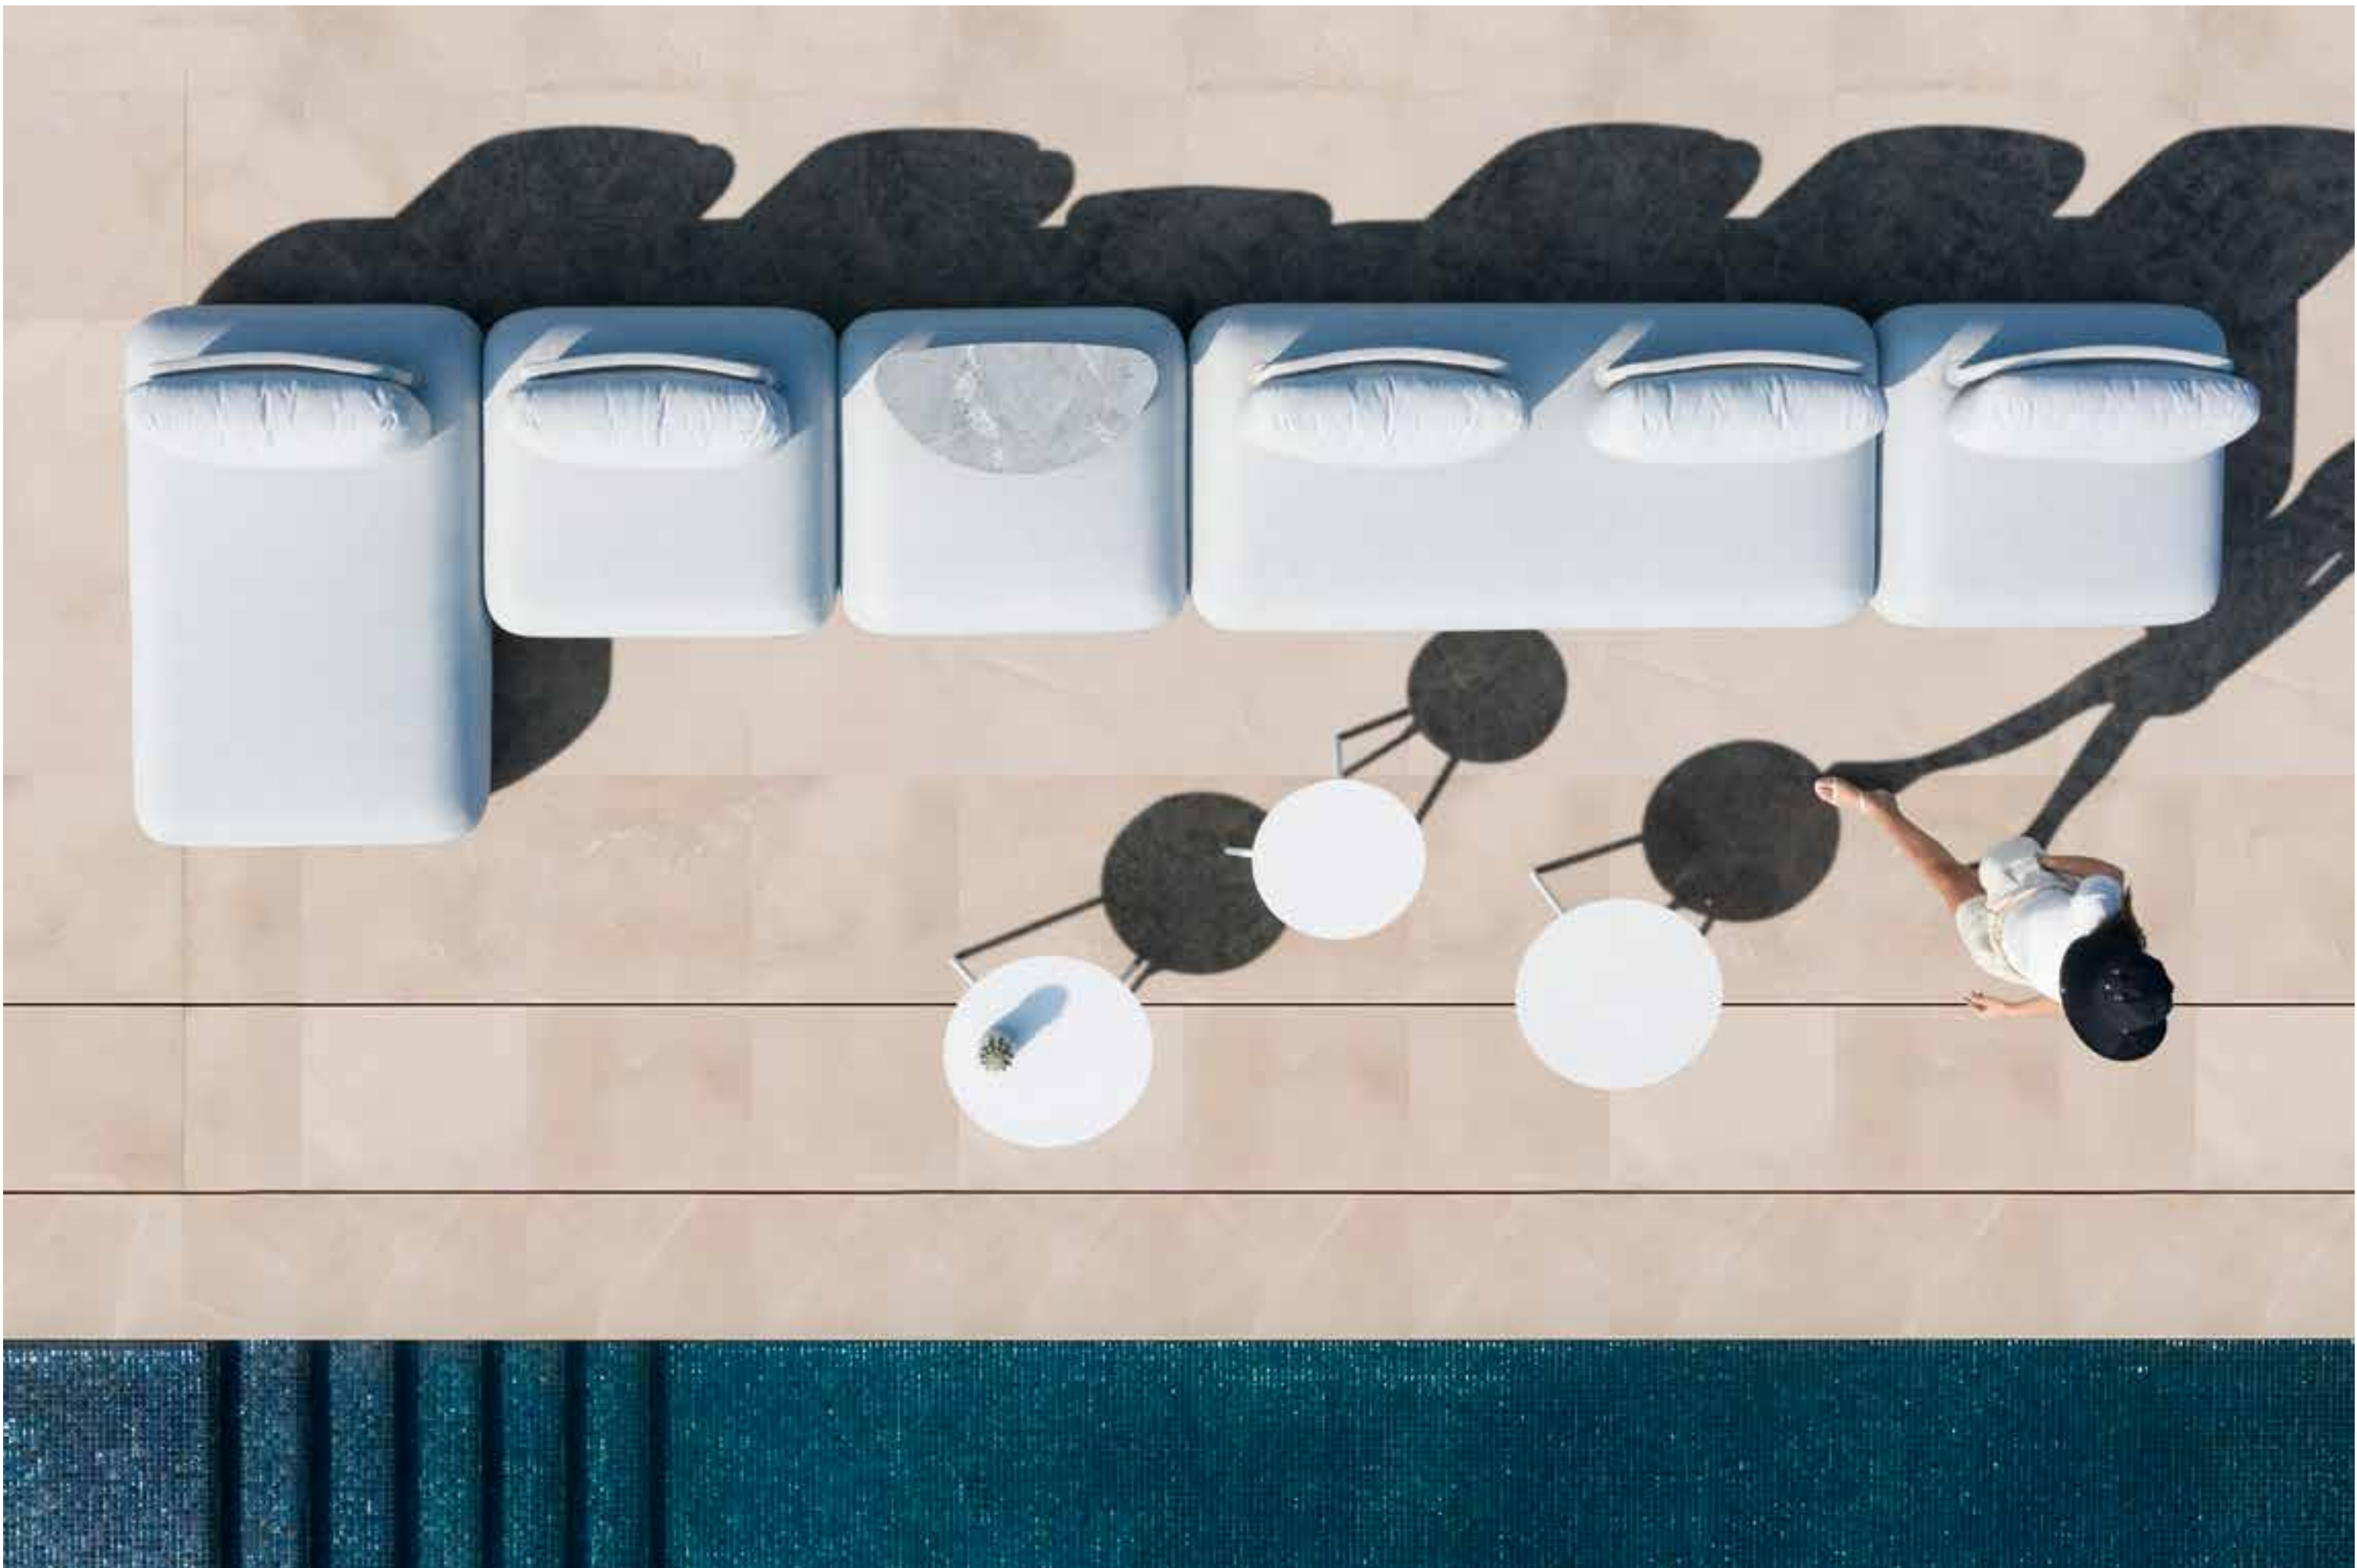

92 2785 20 KOKOON daybed SKU# **KO70**  
 Dia .164cm/64.5" H . 200cm/79"  
 SH . 45cm/18"

**Frame**

Light grey

**Cushions**  
 COUTUREtex

Light grey

**Weaving**

Light grey

OLALA