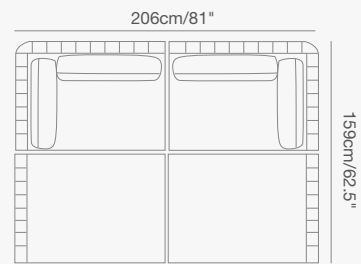

HUG

A few configurations , just a few...