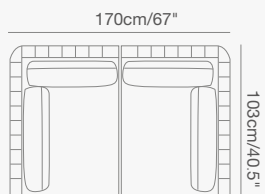

HUG

A few configurations , just a few...