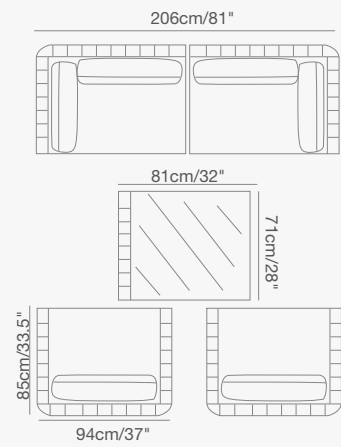

HUG

A few configurations , just a few...