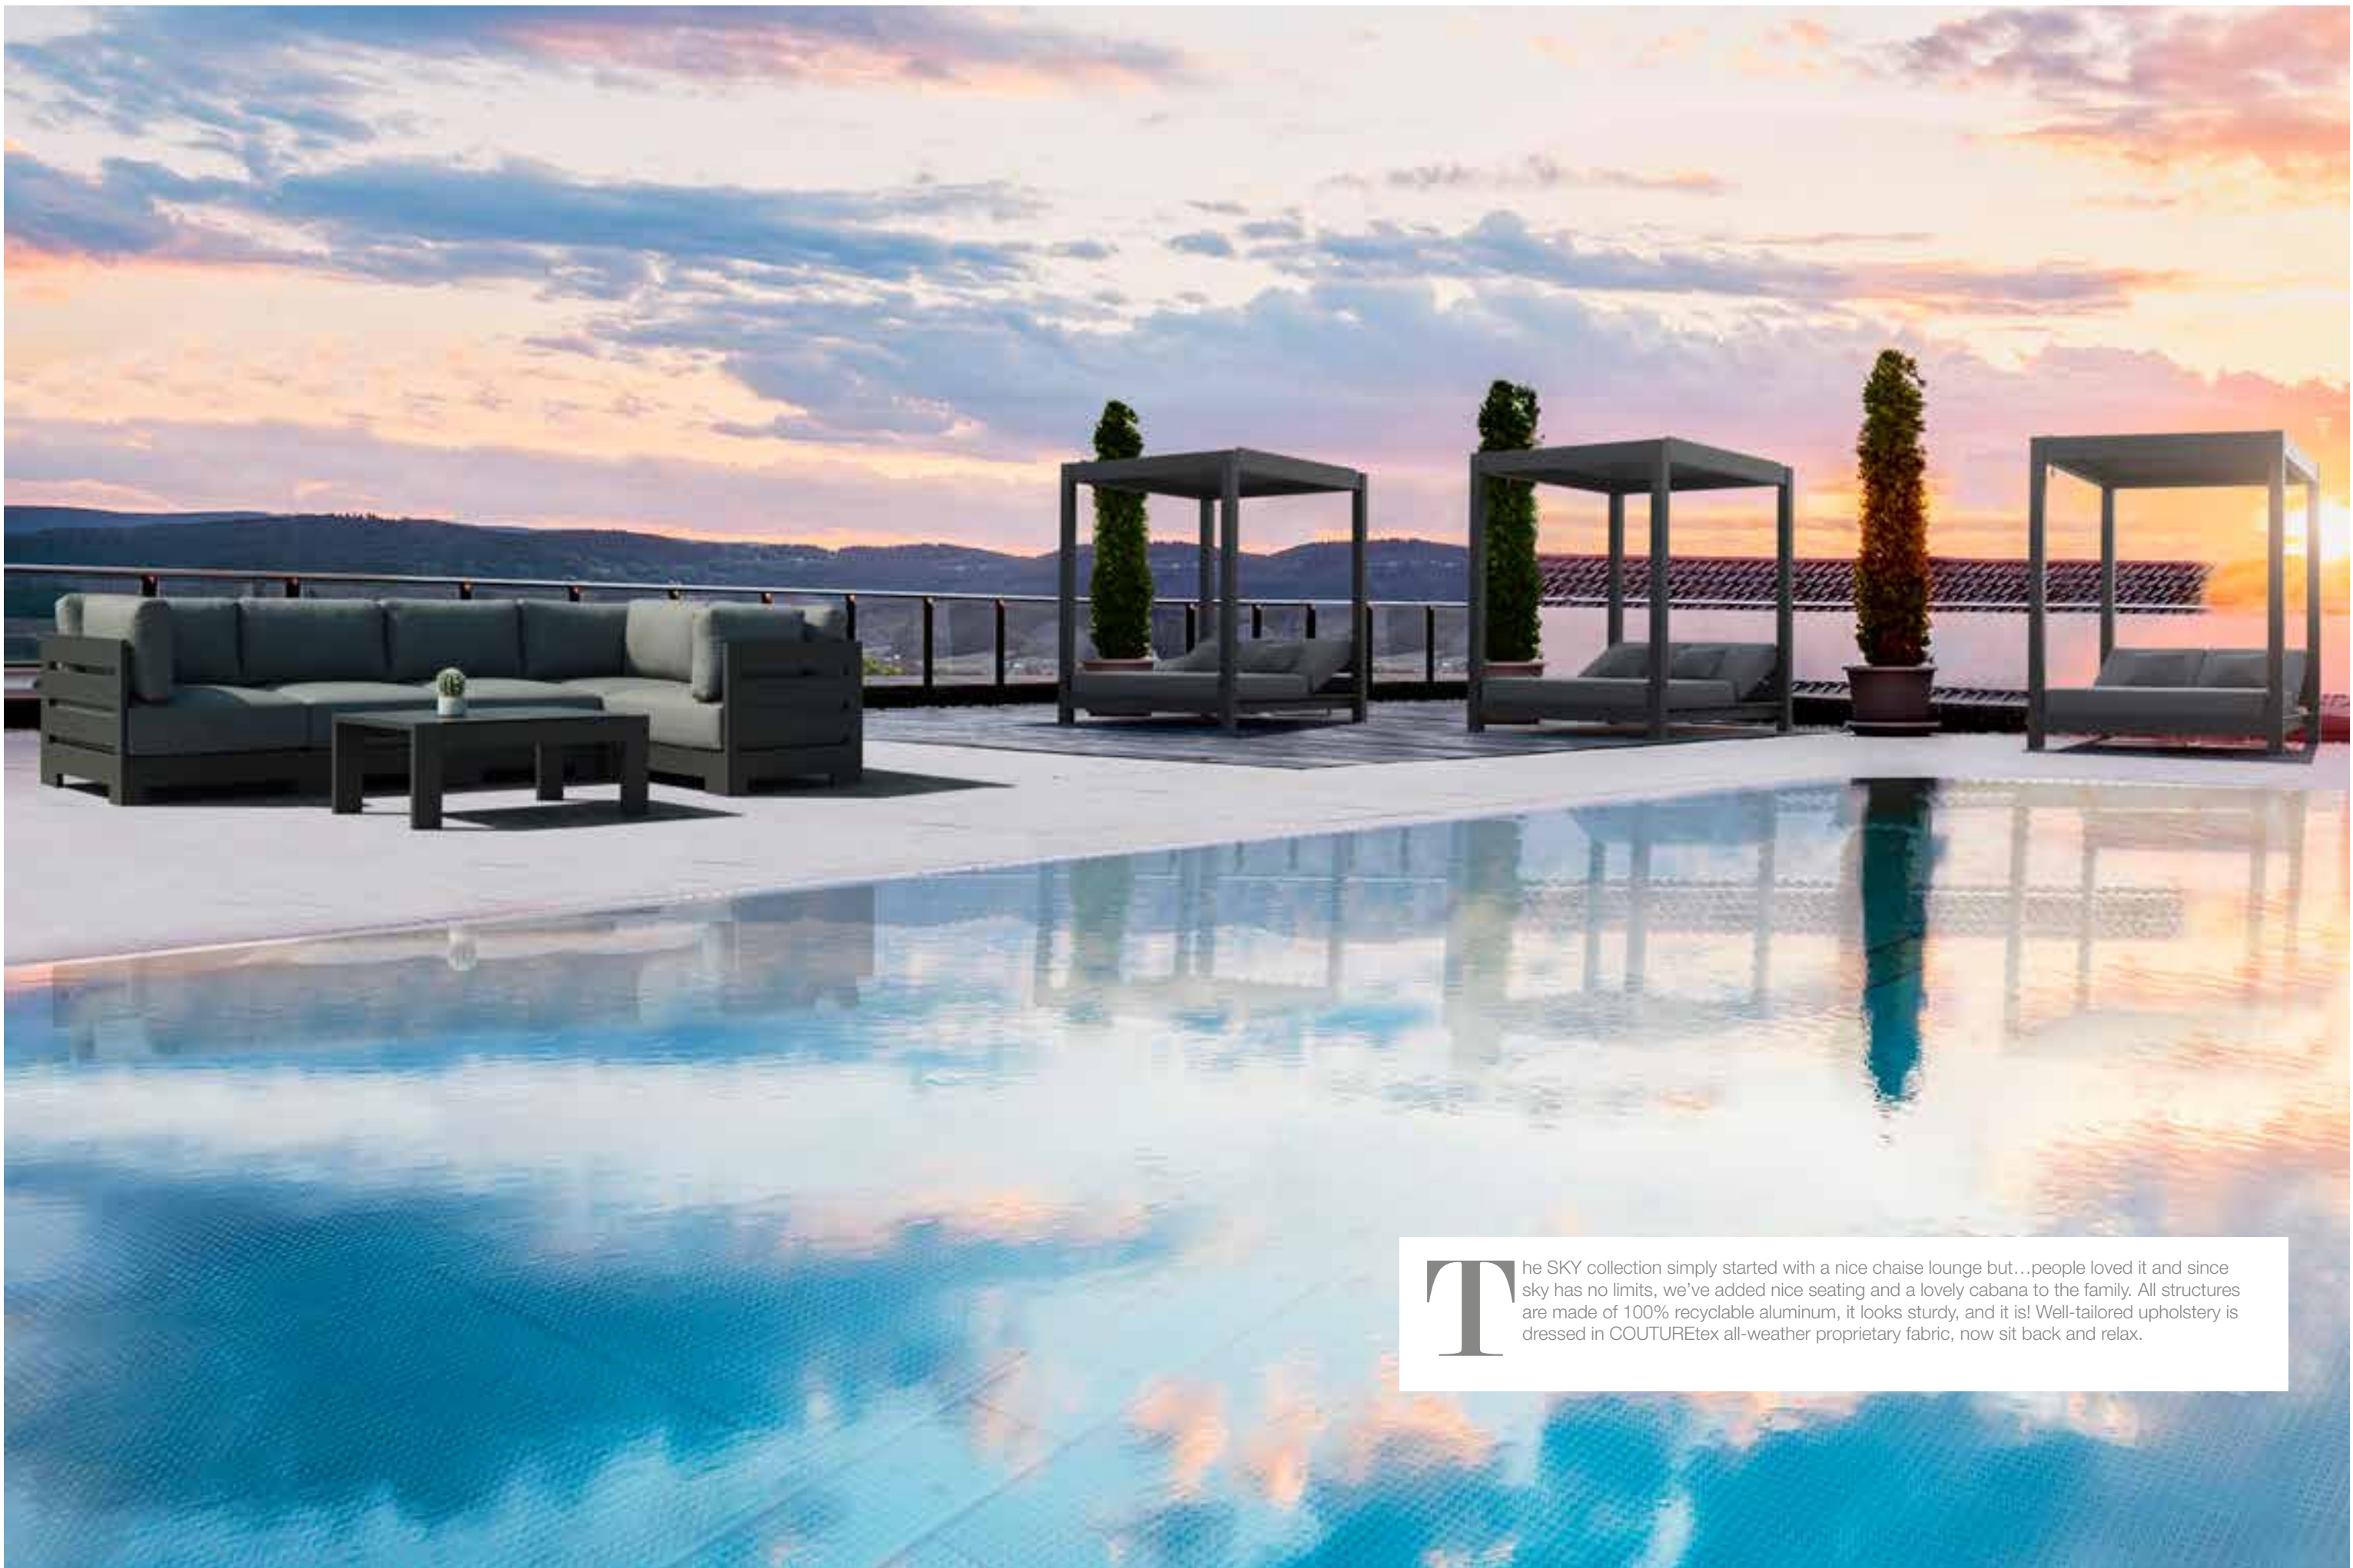

### Table Tops CERAMIC-COATED GLASS

Light grey marble

SKYY

**T**he SKY collection simply started with a nice chaise lounge but...people loved it and since sky has no limits, we've added nice seating and a lovely cabana to the family. All structures are made of 100% recyclable aluminum, it looks sturdy, and it is! Well-tailored upholstery is dressed in COUTUREtex all-weather proprietary fabric, now sit back and relax.