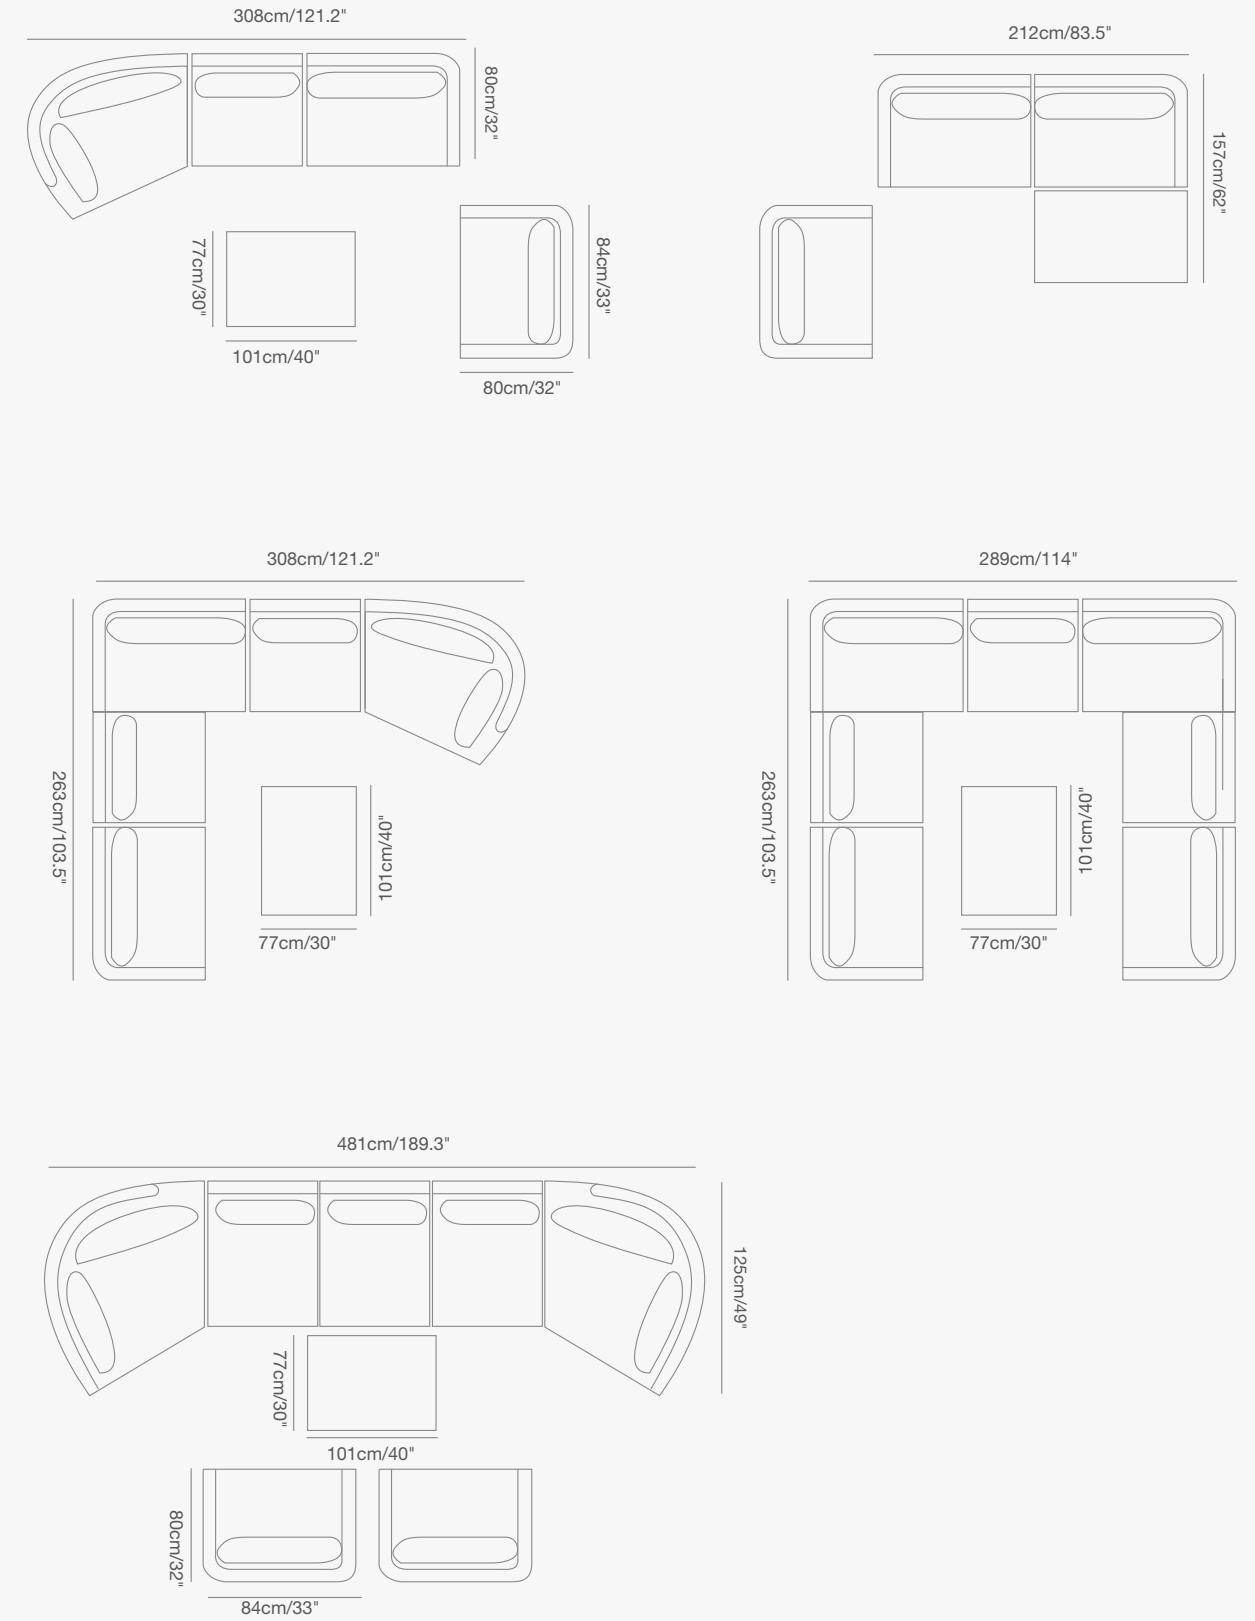

# CLUB

A few configurations

**CLUB**  
Collection

91 9321 00 CLUB armchair SKU# **CL10**  
W . 84cm/33" D . 80cm/31" H . 68cm/26.7"  
SH . 40cm/16" AH . 68cm/26.7"

91 9321 61 CLUB right hand curved chair SKU# **CL73**  
W . 125cm/49" D . 109cm/43" H . 68cm/26.7"  
SH . 40cm/16" AH . 68cm/26.7"