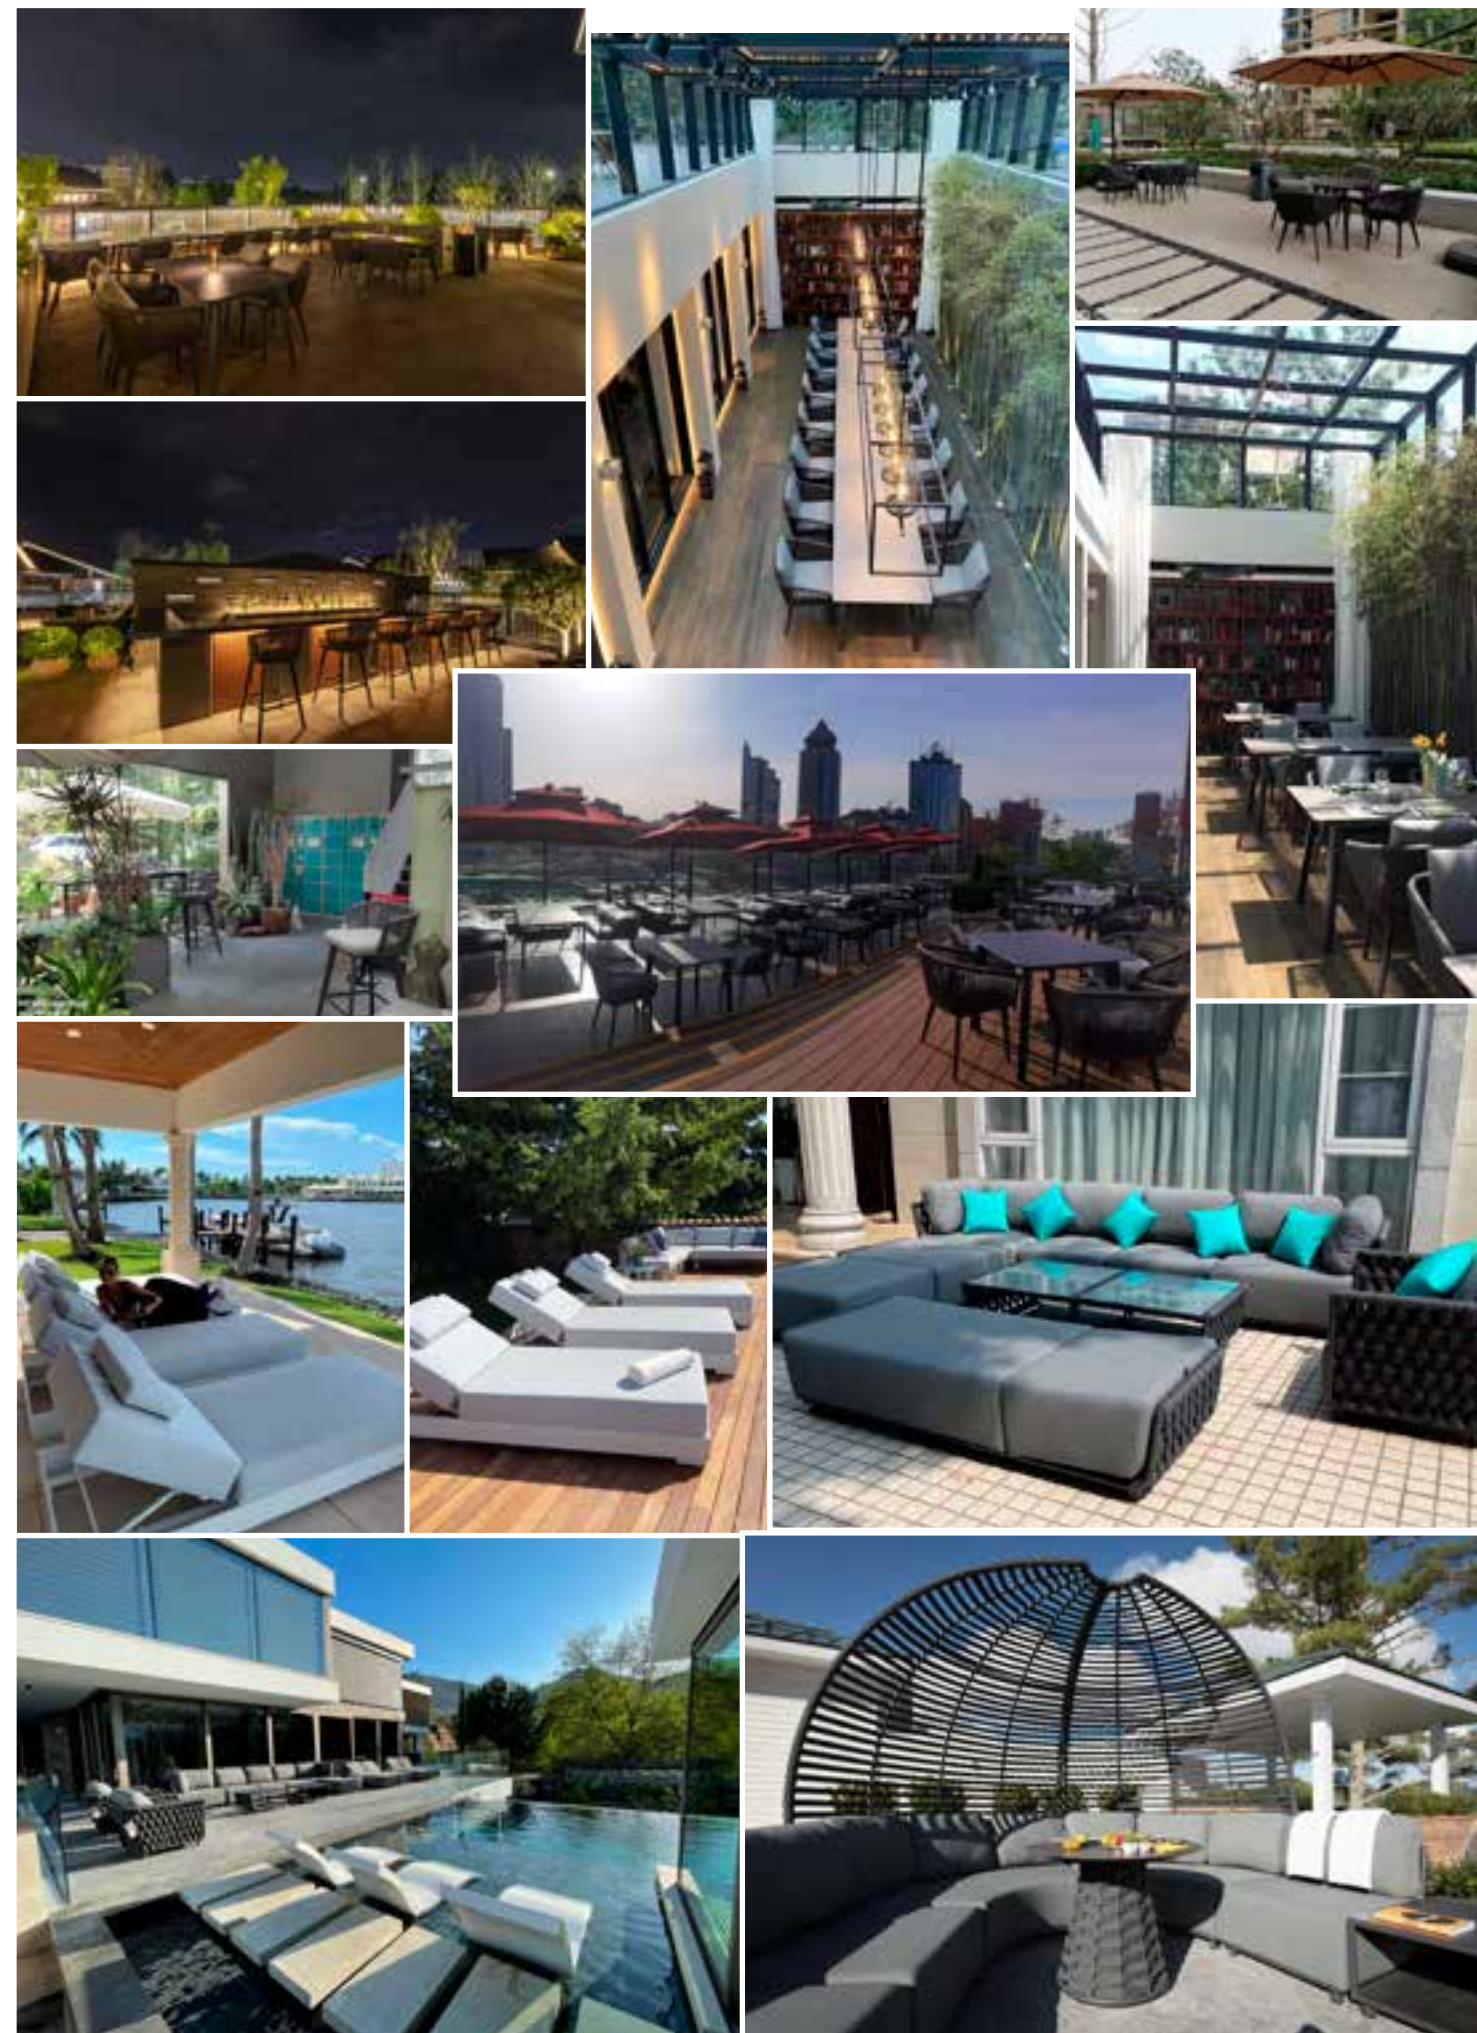

## ALUMINIUM & CERAMIC-COATED GLASS

White

Taupe

Light grey

Anthracite

Greige

Light grey

© Copyright reserved by Couture Jardin LLC.