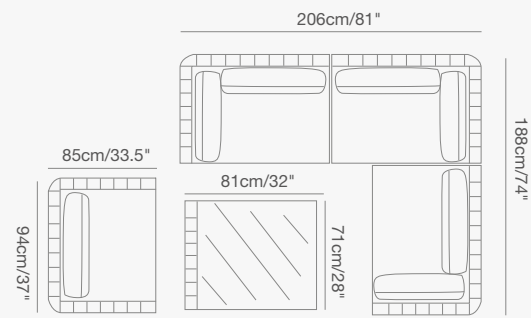

HUG

A few configurations , just a few...