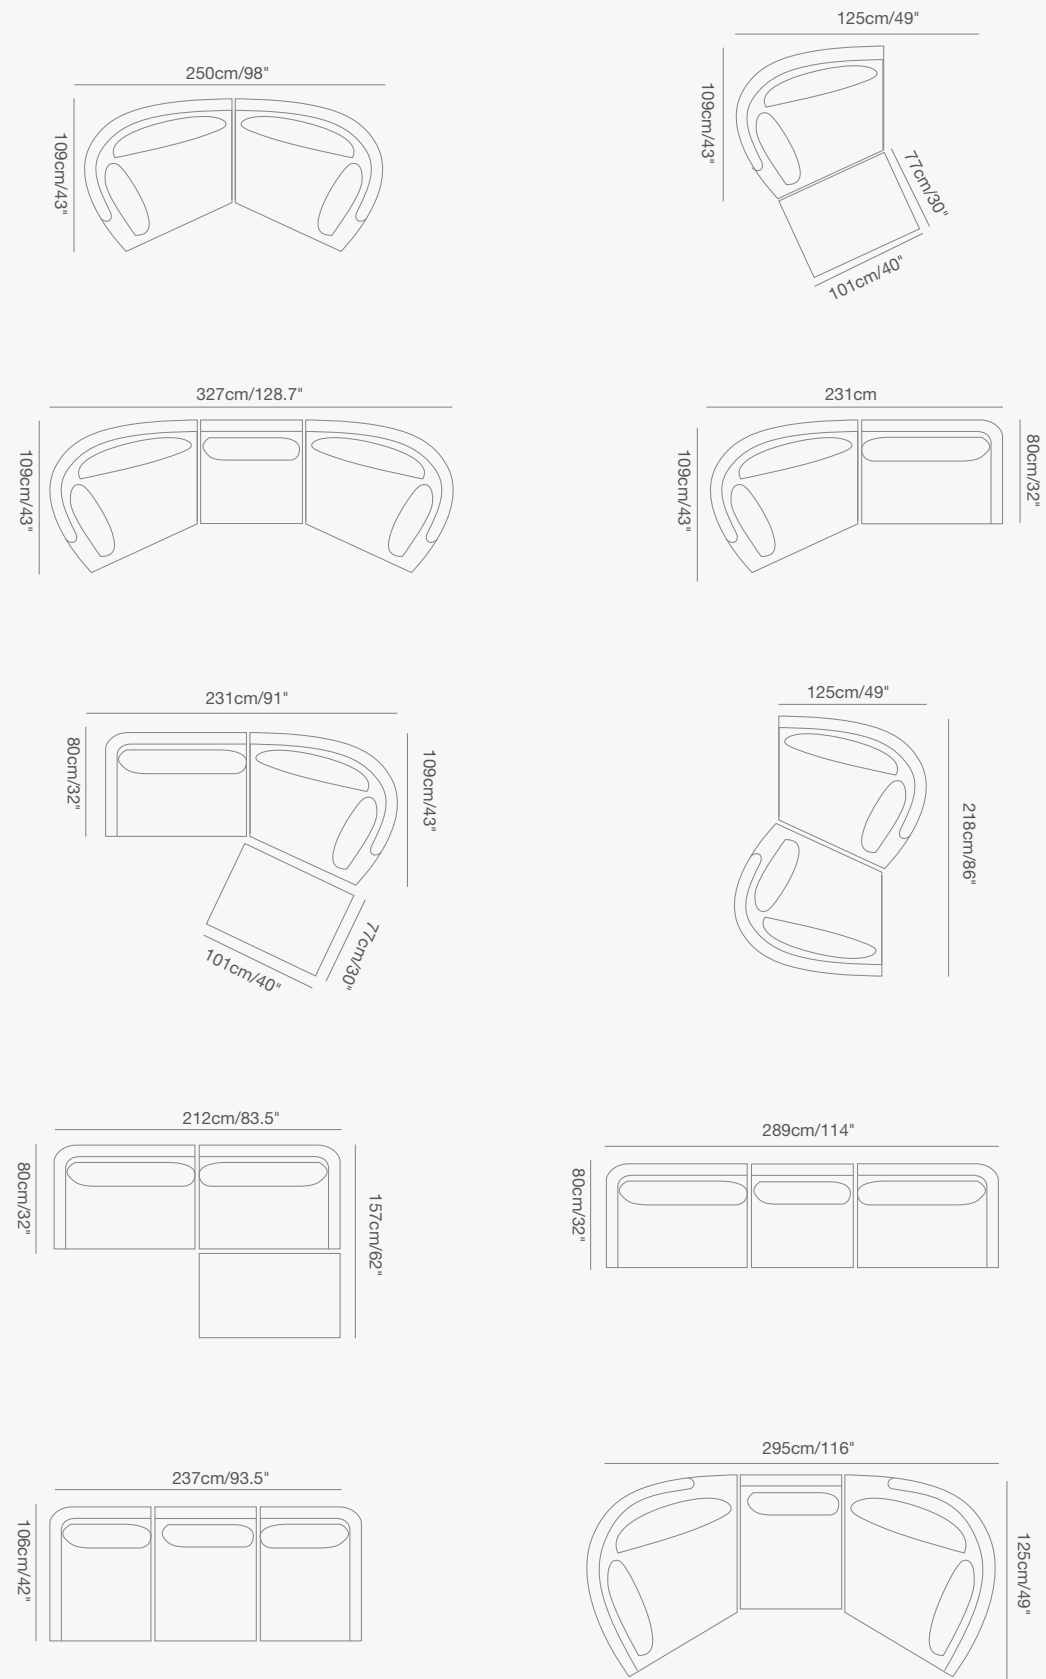

# CLUB

A few configurations

**CLUB**  
Collection

91 9321 00 CLUB armchair SKU# **CL10**  
W . 84cm/33" D . 80cm/31" H . 68cm/26.7"  
SH . 40cm/16" AH . 68cm/26.7"

91 9321 61 CLUB right hand curved chair SKU# **CL73**  
W . 125cm/49" D . 109cm/43" H . 68cm/26.7"  
SH . 40cm/16" AH . 68cm/26.7"