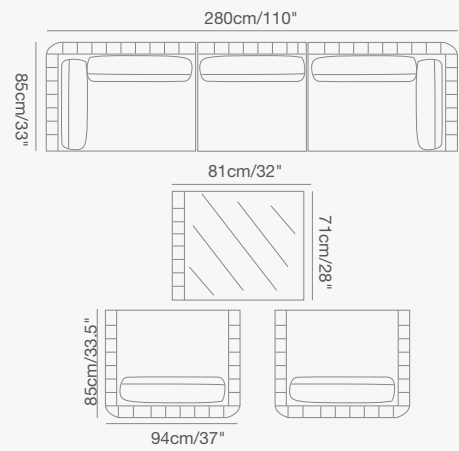

HUG

A few configurations , just a few...