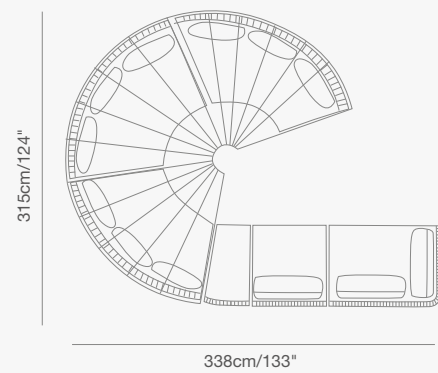

Design your own configurations, your project is unique.