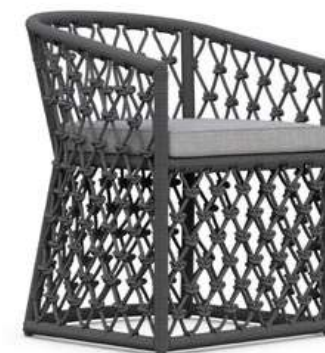

AMELIA DINING CHAIR

AME-R07D-CU (ASH) | AME-R06D-CU (SAND)

WIDTH	DEPTH	HEIGHT	SEAT HEIGHT	ARM HEIGHT
23in	23in	31.5in	21in	26in
58cm	58cm	80cm	53.5cm	66cm

1. **MATERIALS:**
2. MOON PERFORMANCE FABRIC
   - ASH ALL-WEATHER ROPE
3. OR
4. POLAR PERFORMANCE FABRIC
   - SAND ALL-WEATHER ROPE