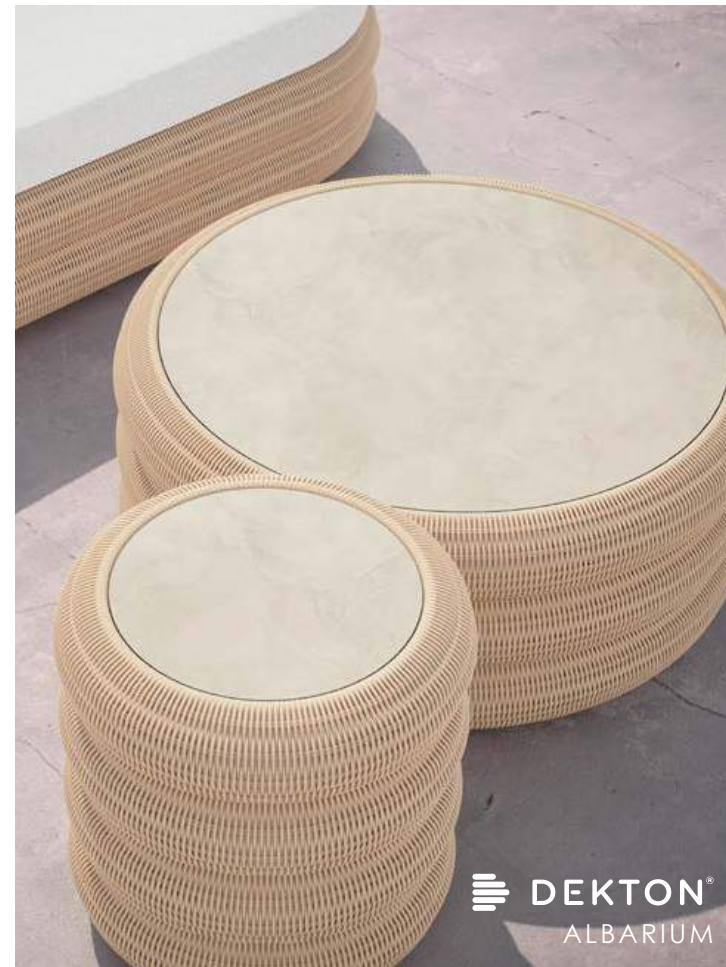

SCAN ME

TULUM

The Tulum Club Chair encompasses the beauty of natural materials, but with freshly engineered, nearly impervious materials. The generously sized form creates its own environment of comfort, while slight openings in the material allow for glimpses of light and airy breezes.