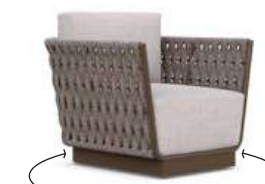

MAUI

PAGE 89-92