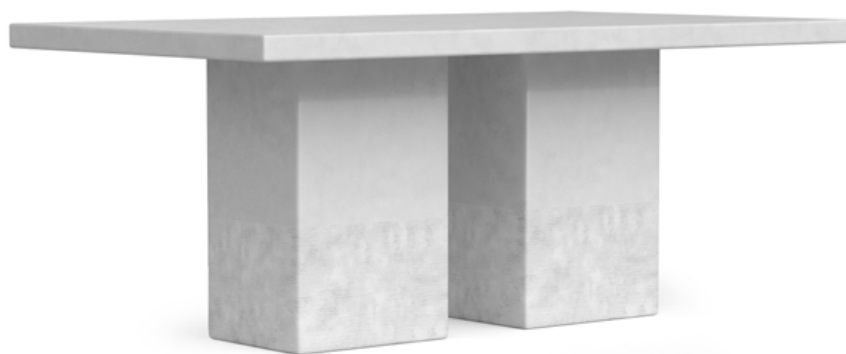

BIG SUR 72" DINING TABLE

BSR-C11DTRC-T (TOP) | BSR-C11DTRC-L (BASE)

WIDTH	DEPTH	HEIGHT
72in	42in	30in
183cm	106.5cm	76cm

MATERIALS:
• WHITE ROCK GLASS FIBER REINFORCED CONCRETE

LIMITED QUANTITY

CABO SIDE TABLE

CAB-C11ST (WHITE ROCK CONCRETE)
CAB-W05ST (ALMOND) | CAB-AW04ST (BEACH WHITE)

WIDTH	DEPTH	HEIGHT
16in	16in	16in
40cm	40cm	40cm

MATERIALS:
• WHITE ROCK GLASS FIBER REINFORCED CONCRETE
OR
• ALMOND ALL-WEATHER WICKER
OR
• BEACH WHITE ALL-WEATHER WICKER