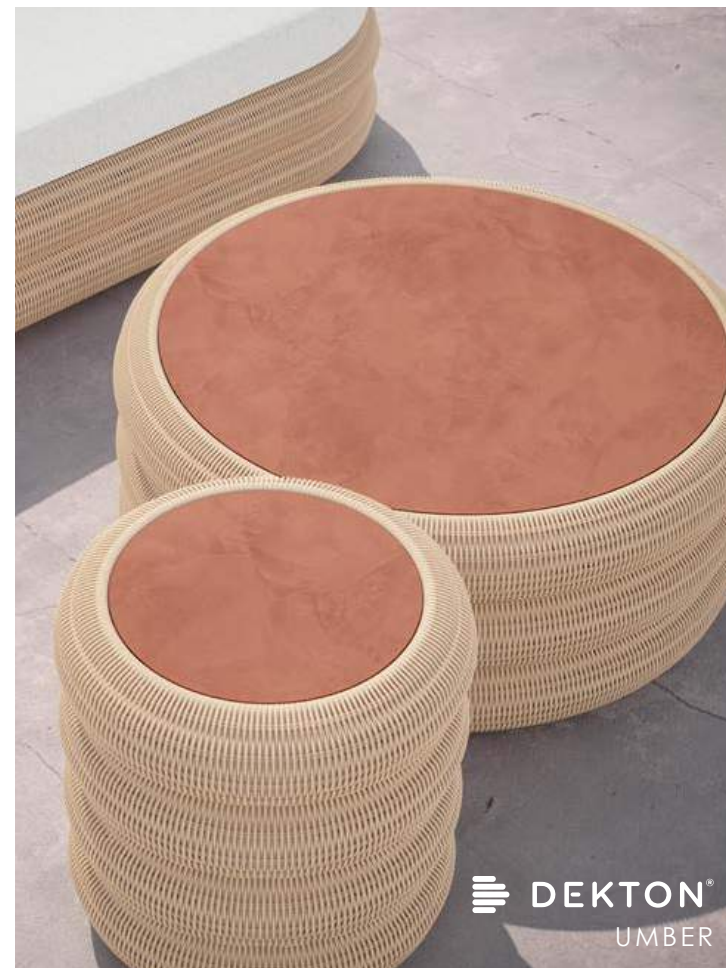

SCAN ME

TULUM

The Tulum Club Chair encompasses the beauty of natural materials, but with freshly engineered, nearly impervious materials. The generously sized form creates its own environment of comfort, while slight openings in the material allow for glimpses of light and airy breezes.