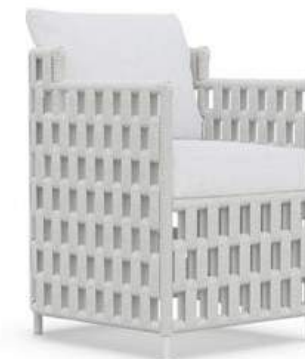

PORTO

PAGE 141-148

PORTO RIGHT ARM 2 SEAT SOFA

POR-R01S2R-CU (WHITE) | POR-R07S2R-CU (CHARCOAL)

WIDTH	DEPTH	HEIGHT	SEAT HEIGHT	ARM HEIGHT
56.5in	32.5in	36in	19in	27in
144cm	83cm	91.5cm	48cm	69cm

MATERIALS:

- MOON PERFORMANCE FABRIC
- ASH ALL-WEATHER ROPE
- CHARCOAL POWDER COATING

OR

- POLAR PERFORMANCE FABRIC
- PEARL GRAY ALL-WEATHER ROPE
- WHITE POWDER COATING

RIGHT ARM SECTIONAL
2 RIGHT ARM SOFAS + 1 LEFT

PORTO LEFT ARM 2 SEAT SOFA

POR-R01S2L-CU (WHITE) | POR-R07S2L-CU (CHARCOAL)

WIDTH	DEPTH	HEIGHT	SEAT HEIGHT	ARM HEIGHT
56.5in	32.5in	36in	19in	27in
144cm	83cm	91.5cm	48cm	69cm

MATERIALS:

- MOON PERFORMANCE FABRIC
- ASH ALL-WEATHER ROPE
- CHARCOAL POWDER COATING

OR

- POLAR PERFORMANCE FABRIC
- PEARL GRAY ALL-WEATHER ROPE
- WHITE POWDER COATING

LEFT ARM SECTIONAL
2 LEFT ARM SOFAS + 1 RIGHT

PORTO OTTOMAN

POR-R01OT-CU (WHITE) | POR-R07OT-CU (CHARCOAL)

WIDTH	DEPTH	HEIGHT
30.5in	27.5in	19in
77.5cm	69cm	48cm

MATERIALS:

- MOON PERFORMANCE FABRIC
- ASH ALL-WEATHER ROPE
- CHARCOAL POWDER COATING

OR

- POLAR PERFORMANCE FABRIC
- PEARL GRAY ALL-WEATHER ROPE
- WHITE POWDER COATING

USE AS AN OTTOMAN
OR SECTIONAL EXTENSION

PORTO COFFEE TABLE

POR-A16CT (CHARCOAL) | POR-A17CT (WHITE)

WIDTH	DEPTH	HEIGHT
51in	29.5in	14in
130cm	75cm	36cm

MATERIALS:

- HONED ABSOLUTE GRANITE
- CHARCOAL POWDER COATING

OR

- HONED CARRARA MARBLE
- WHITE POWDER COATING

SANTA CRUZ

PAGE 149-152

SANTA CRUZ SWIVEL CLUB CHAIR

SCZ-W21S1S-CU

WIDTH	DEPTH	HEIGHT	SEAT HEIGHT	ARM HEIGHT
31.5in	33in	33in	18in	26.5in
80cm	84cm	84cm	46cm	67cm

MATERIALS:

- POLAR PERFORMANCE FABRIC
- BONE ALL-WEATHER WICKER
- WHITE POWDER COATING

SANTA CRUZ 3 SEAT SOFA

SCZ-W21S3-CU

WIDTH	DEPTH	HEIGHT	SEAT HEIGHT	ARM HEIGHT
86in	33in	33in	18in	26.5in
218.5cm	84cm	84cm	46cm	67cm

MATERIALS: