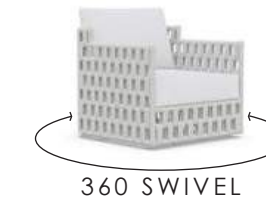

SANTA CRUZ

PAGE 149-152