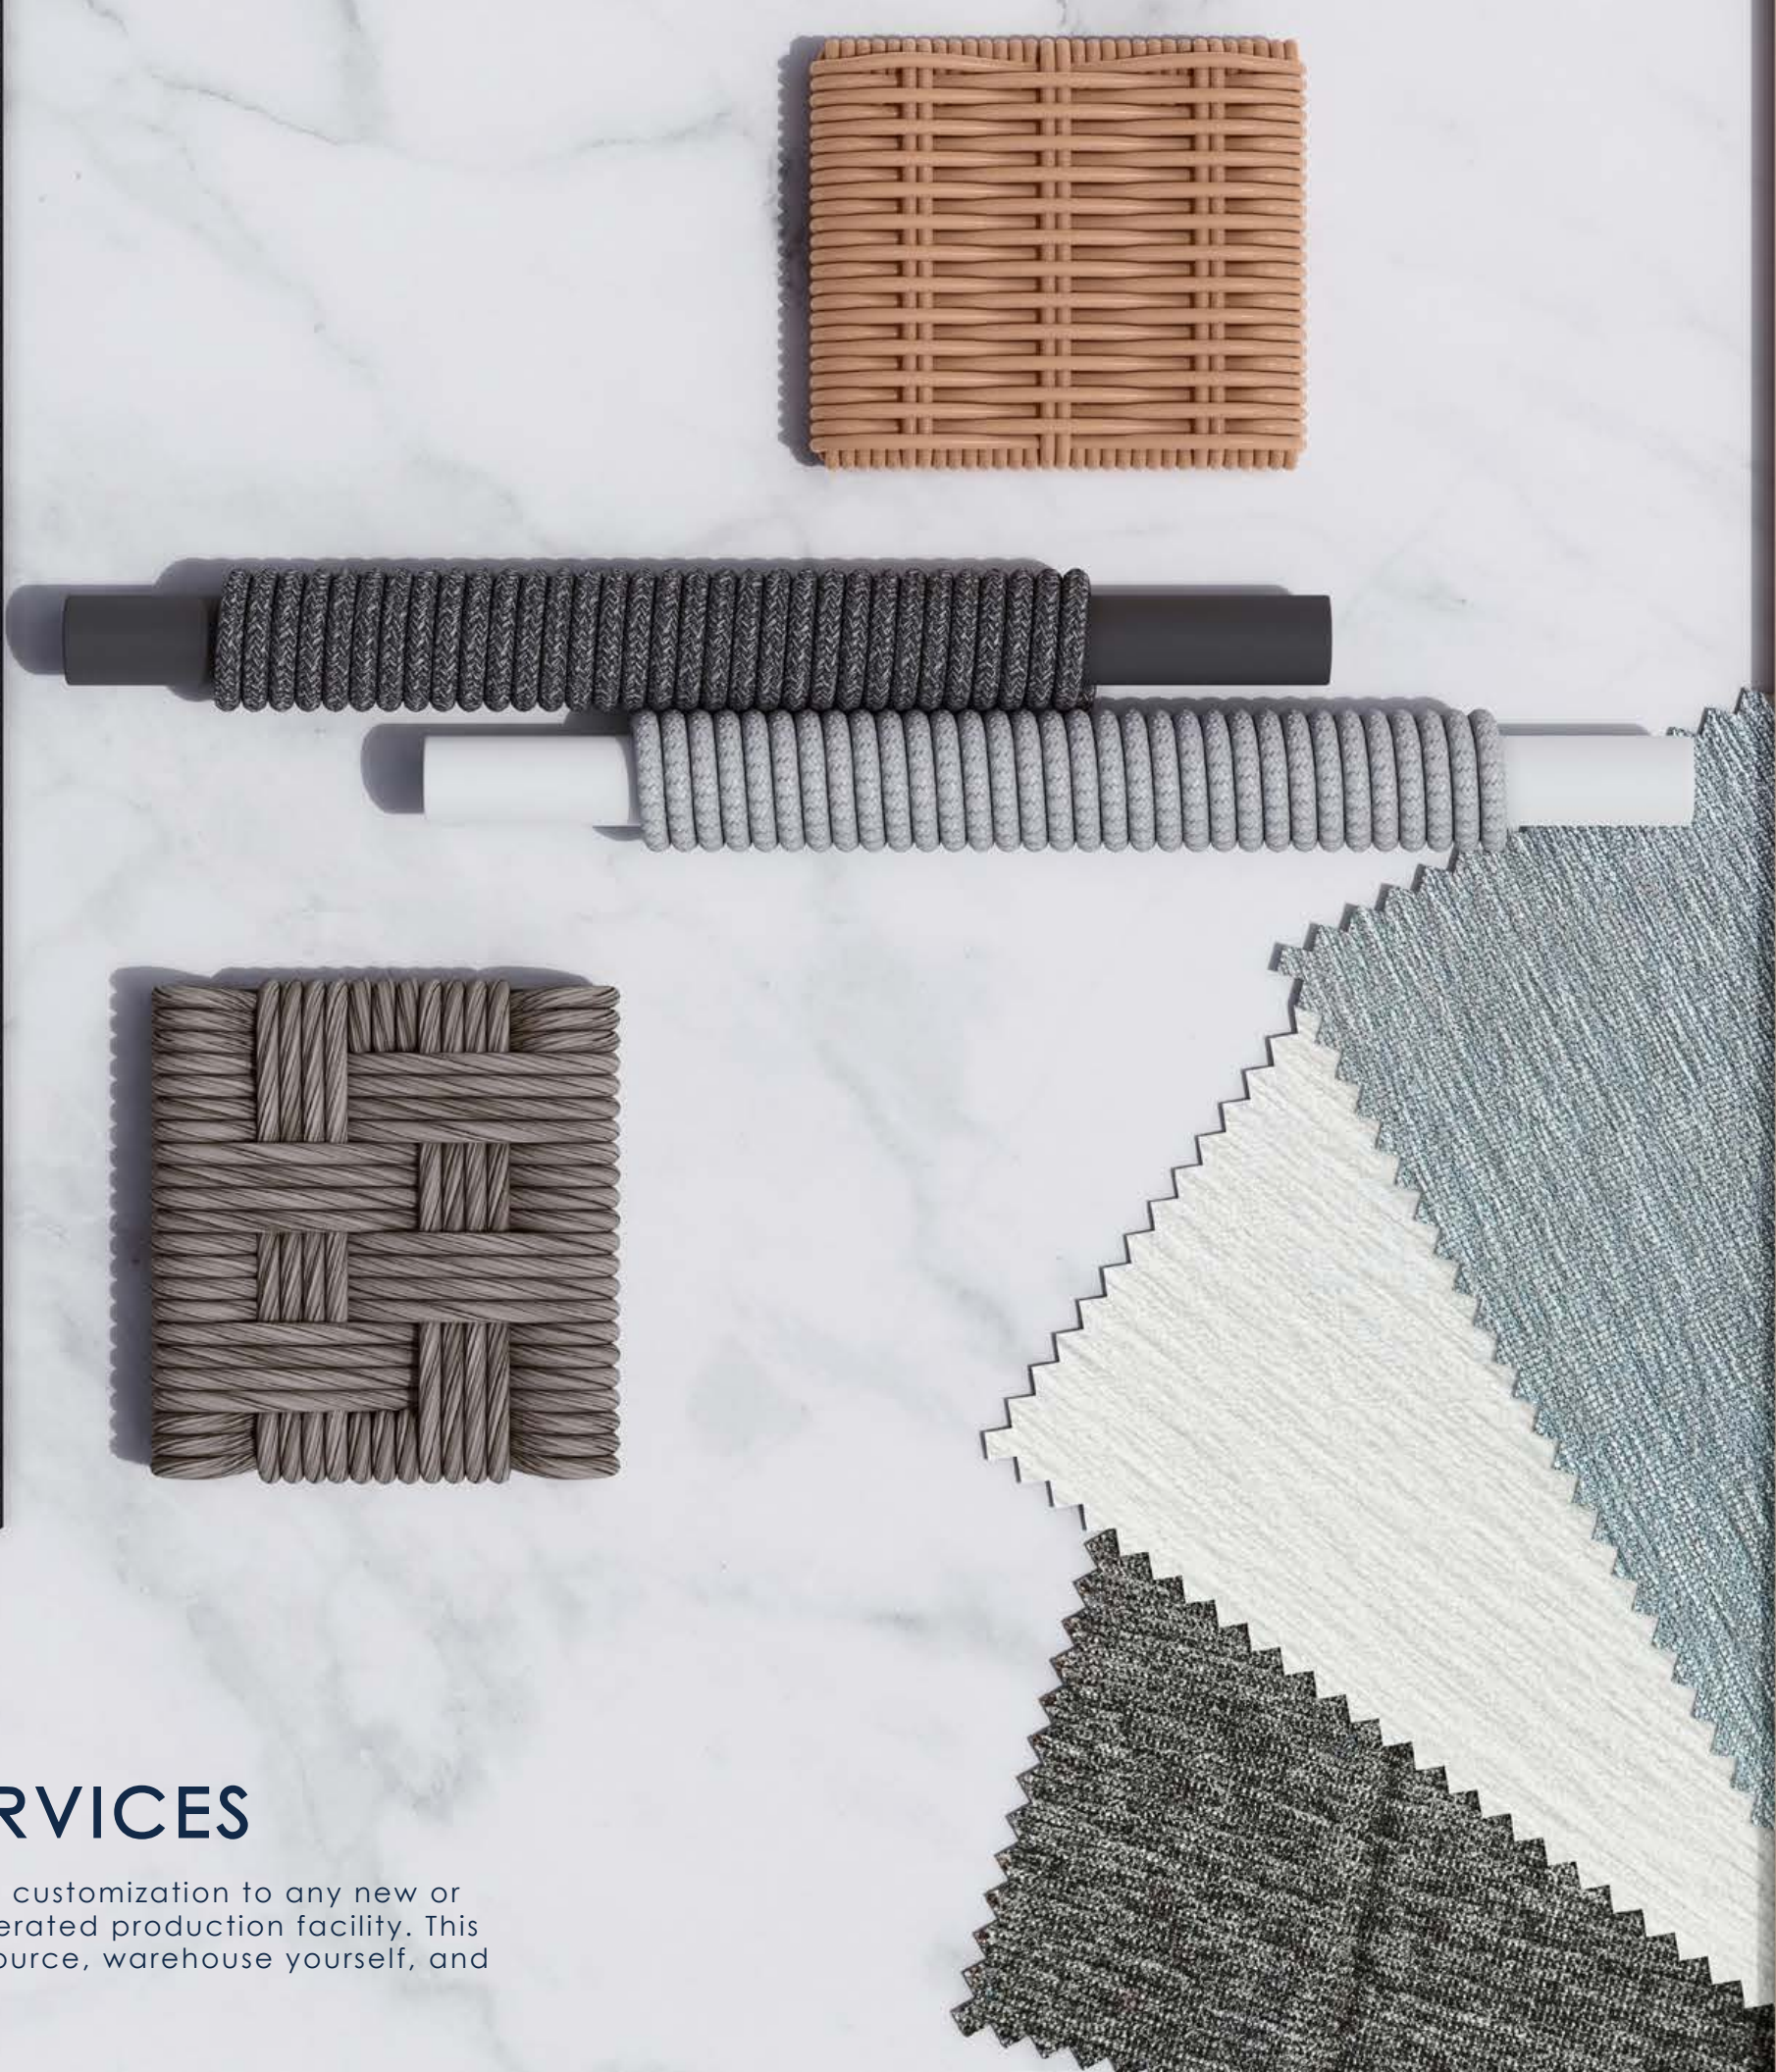

CUSTOM PROGRAM

FACTORY DIRECT CUSTOMIZATION SERVICES

Azzurro Living offers global design services and customization to any new or existing product through a fully owned and operated production facility. This allows for the opportunity to go direct to the source, warehouse yourself, and sell at high margins.