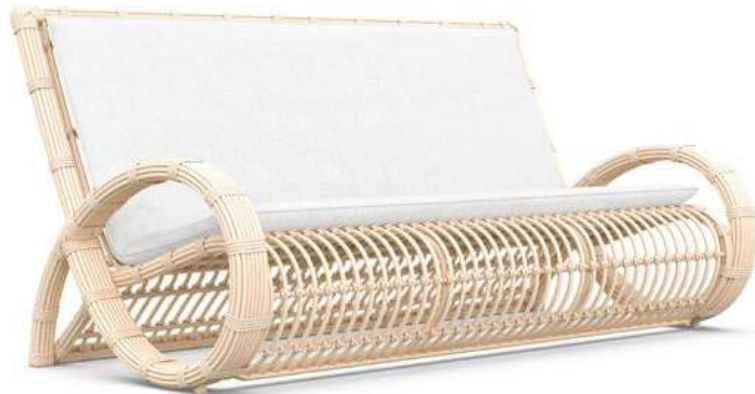

PALOMA 3 SEAT SOFA

PAL-W05S3-CU

WIDTH	DEPTH	HEIGHT	SEAT HEIGHT	ARM HEIGHT
77in	38in	36in	18in	25in
195.5cm	97cm	91cm	45.5cm	64cm

1. **MATERIALS:**
2. POLAR PERFORMANCE FABRIC
   - ALMOND ALL-WEATHER WICKER