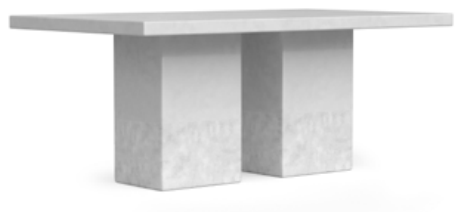

DINING CHAIRS

STACKING & FOLDING CHAIRS

FIRE TABLES

DINING TABLES

BIG SUR 72"
PG. 259

BIG SUR 48"
PG. 259

CAPTIVA 60"
PG. 224

PALMA 60"
PG. 242