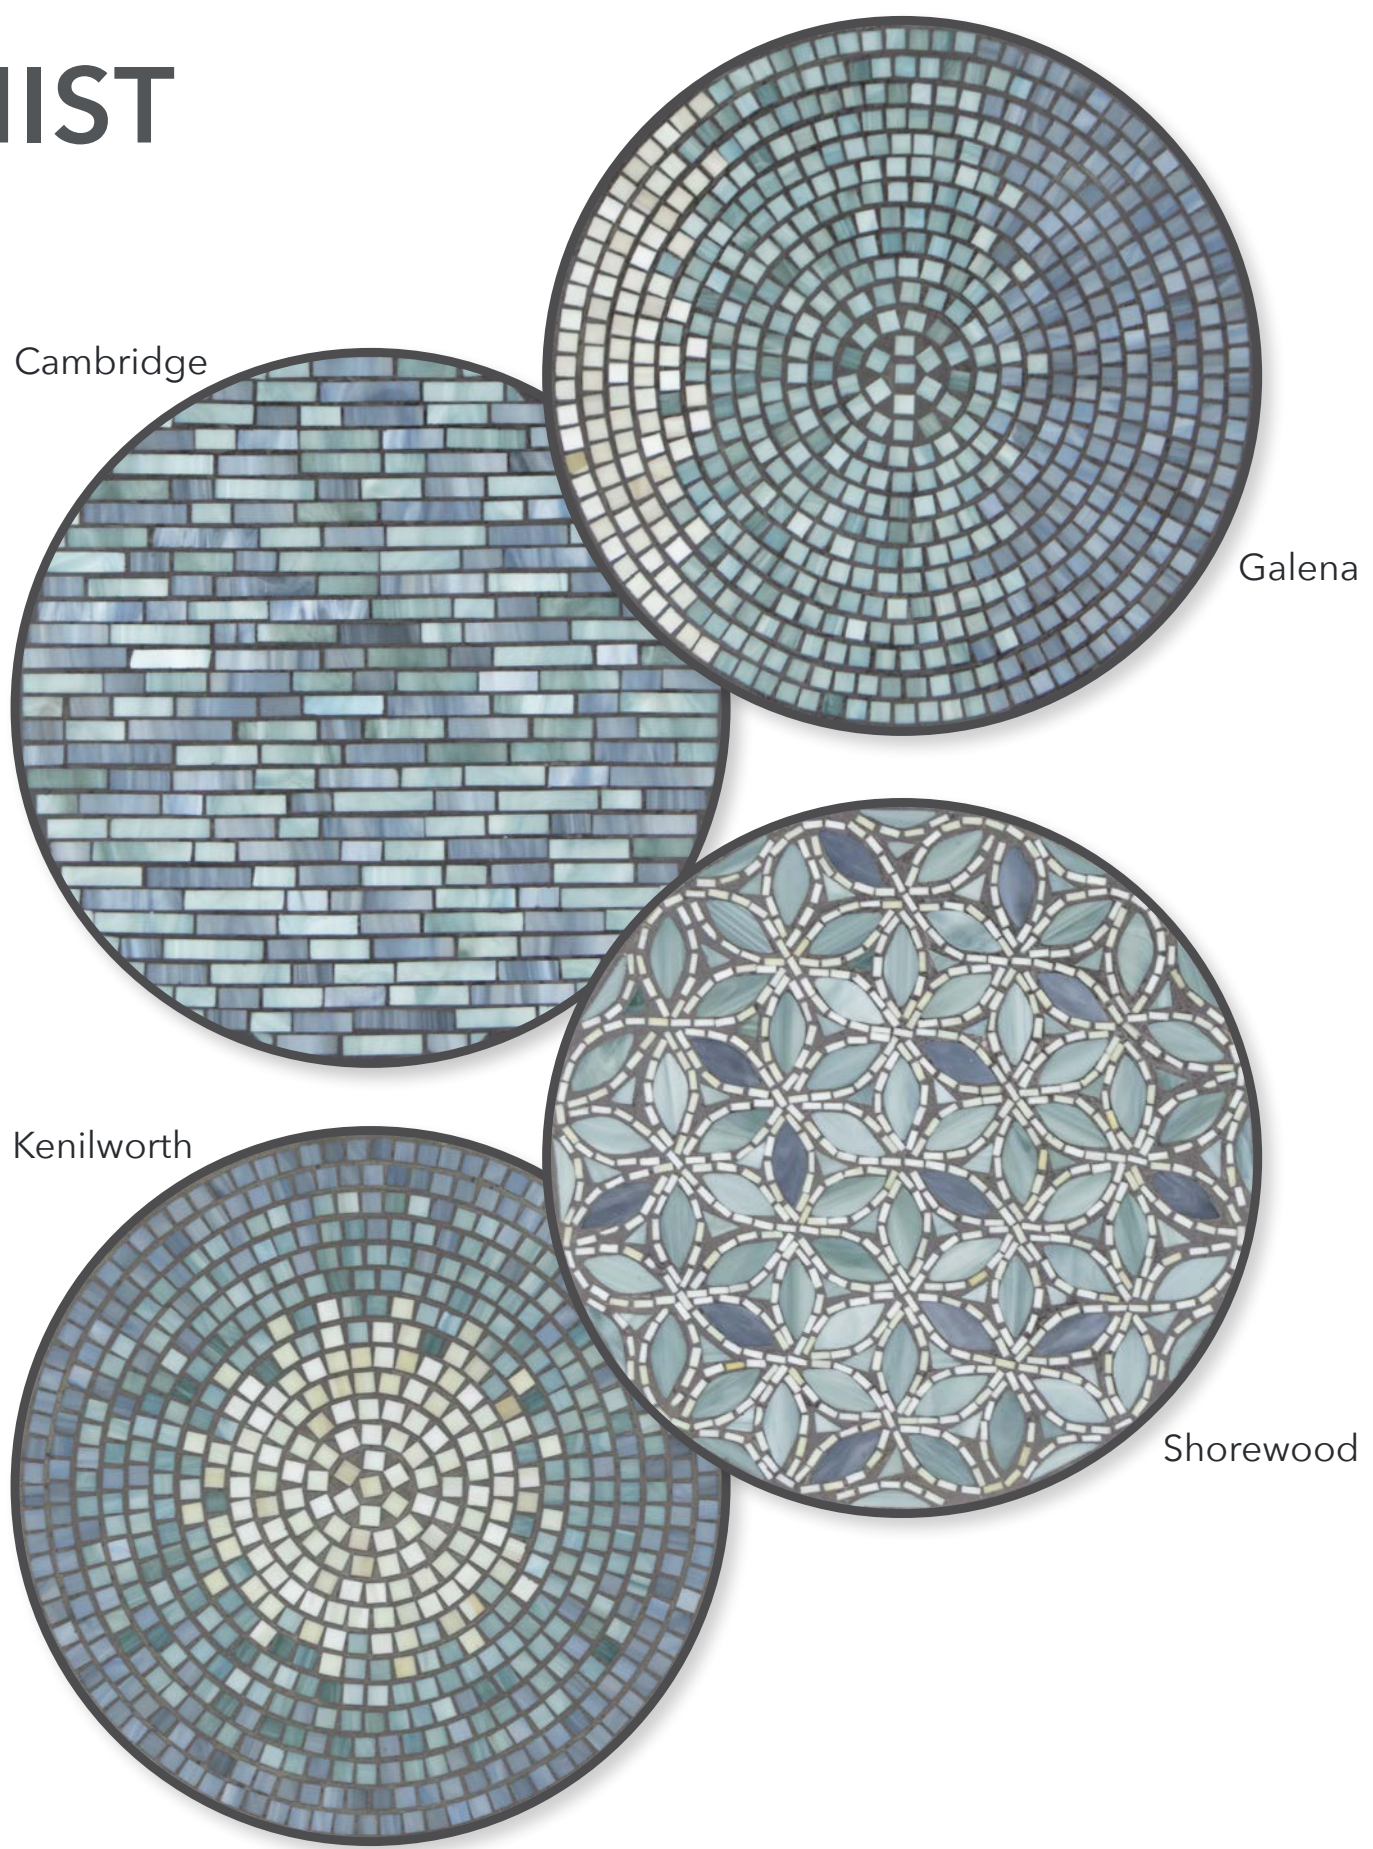

sunbrella®
CUSHION FABRIC COLORS

Heather

Champagne

Spa

Cilantro

Cast Slate

Cocoa

MIST