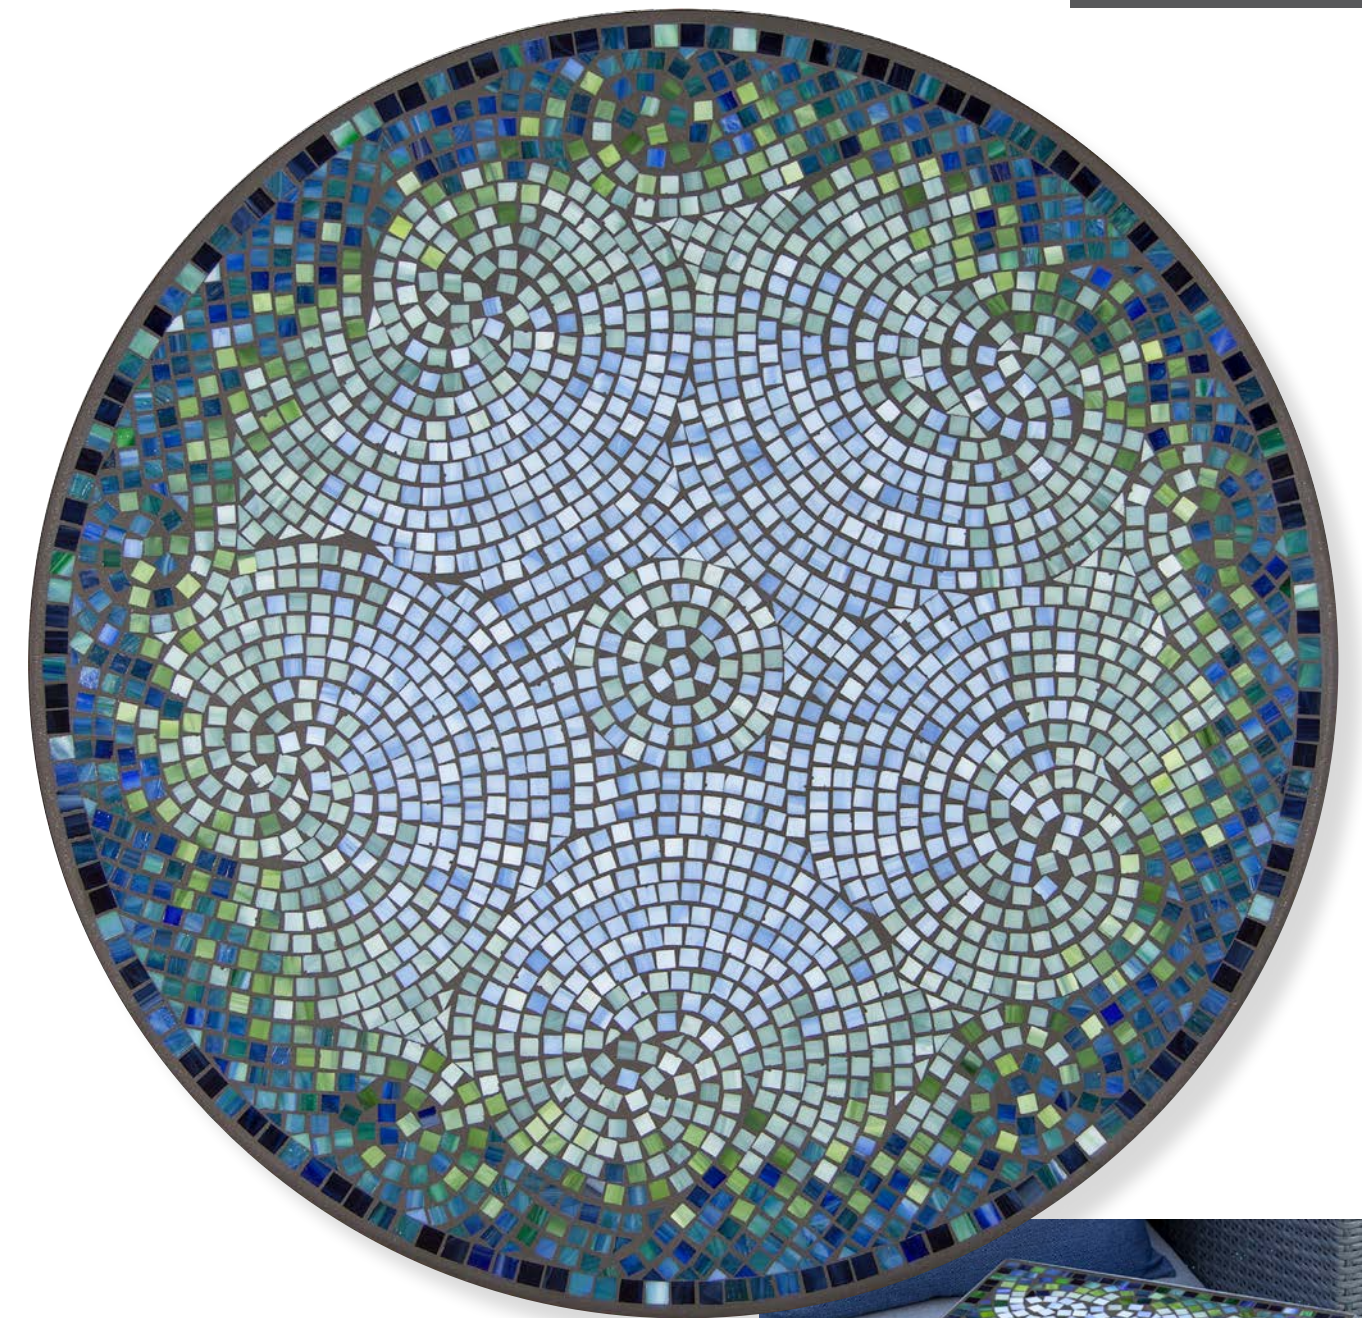

Belize

stained glass cast in charcoal stone blend

Left | Belize 60" Bistro Table and Olympia Chairs with Spa Cushions

Right | Belize C-Table