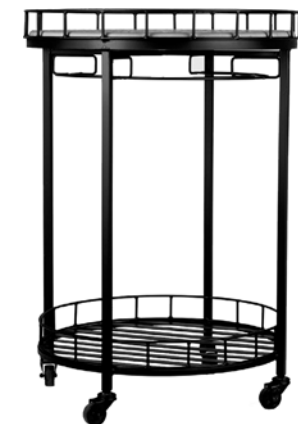

Serving Cart
(aluminum)
24"D x 34" H