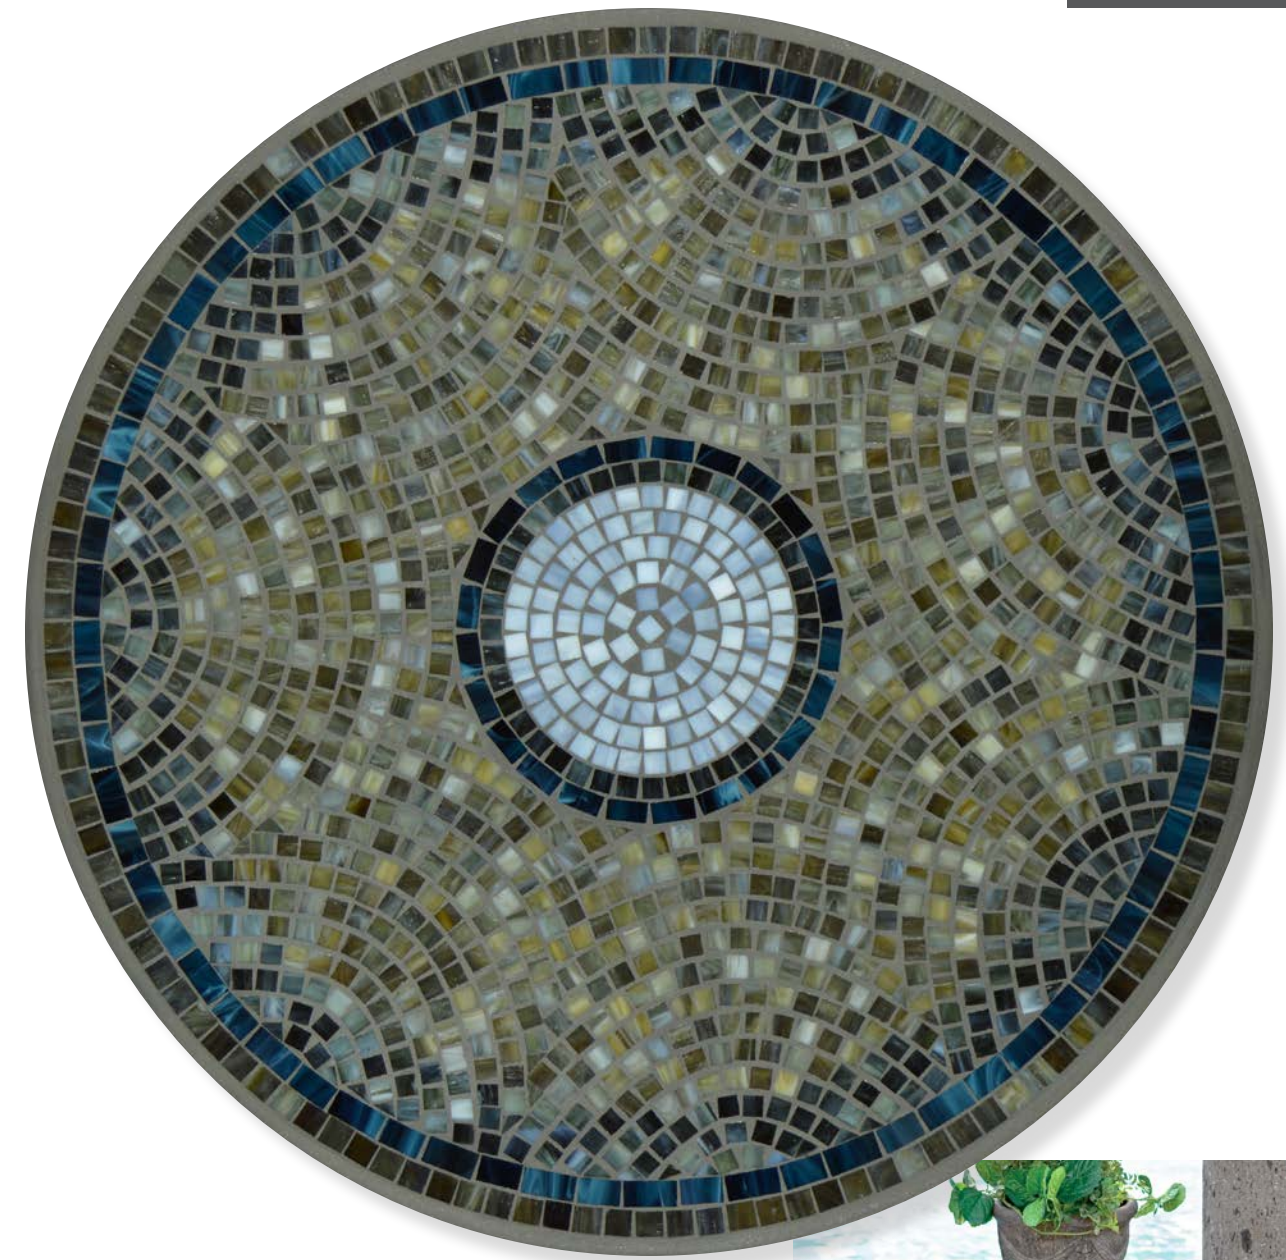

Monaco

stained glass cast in brown stone blend

Left | Monaco 42" Conversation Table and Milano Arm Chairs with Champagne Cushions

Slate Glass

stained glass cast in charcoal stone blend

Right | Slate Glass 30" Bistro Table and Round Chair with Cast Slate Cushion