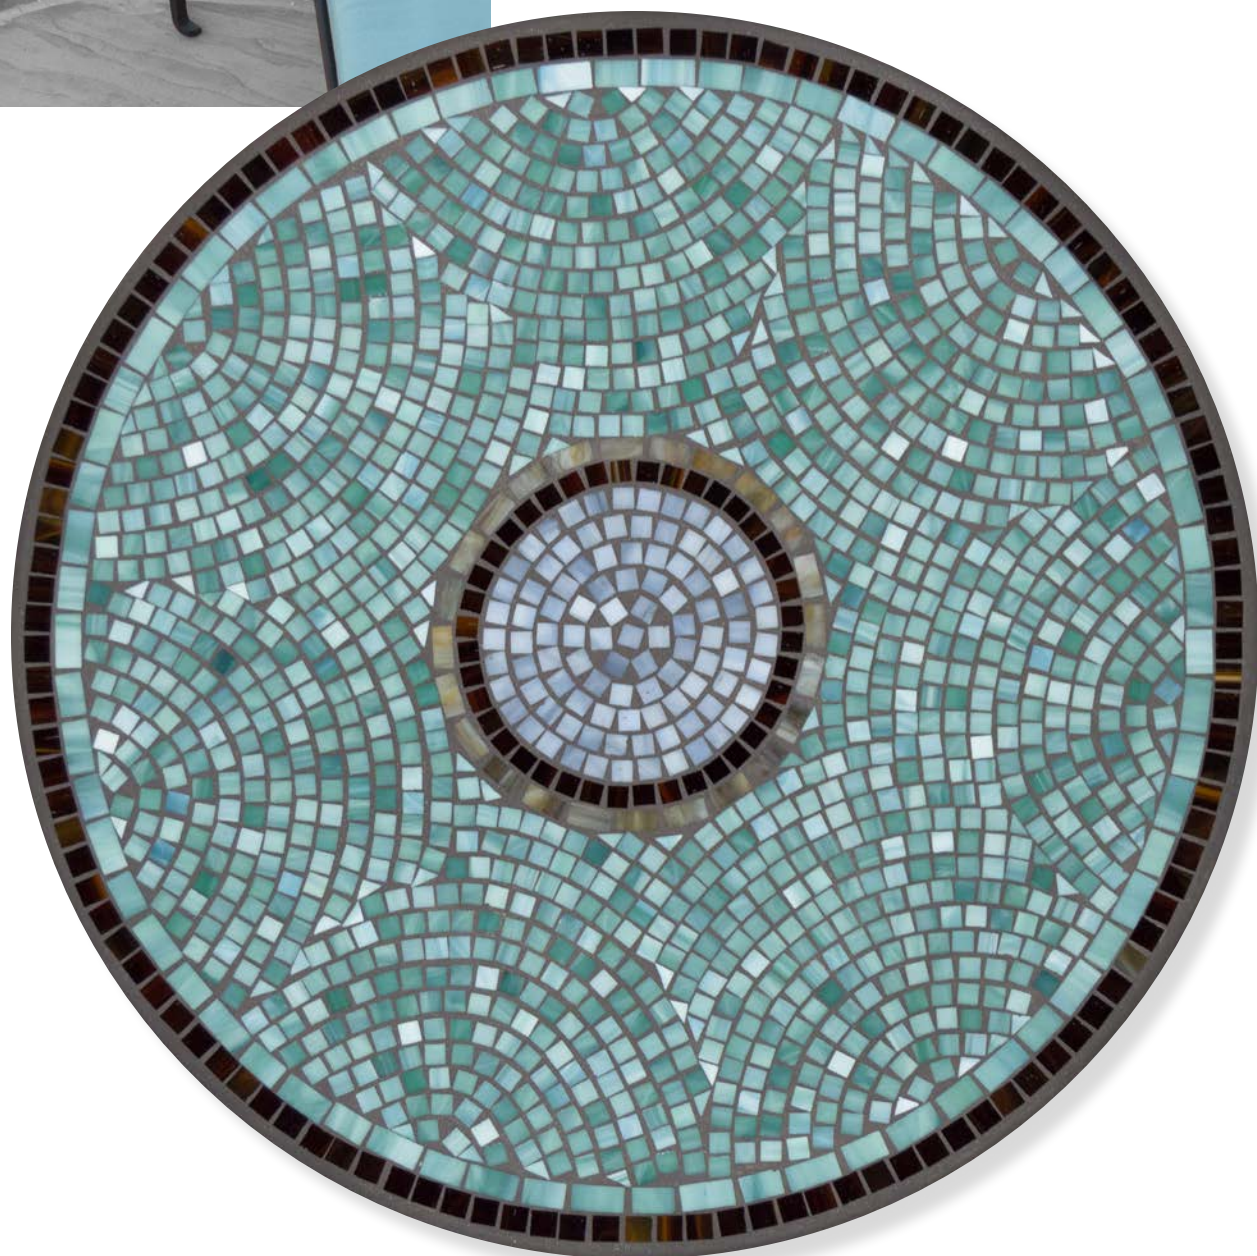

Jade Glass

stained glass cast in charcoal stone blend

Left | Jade Glass 18" Round Chaise

Oasis

stained glass cast in brown stone blend

Right | Oasis 30" Bistro Table and Milano Side Chairs
with Cast Slate Cushions