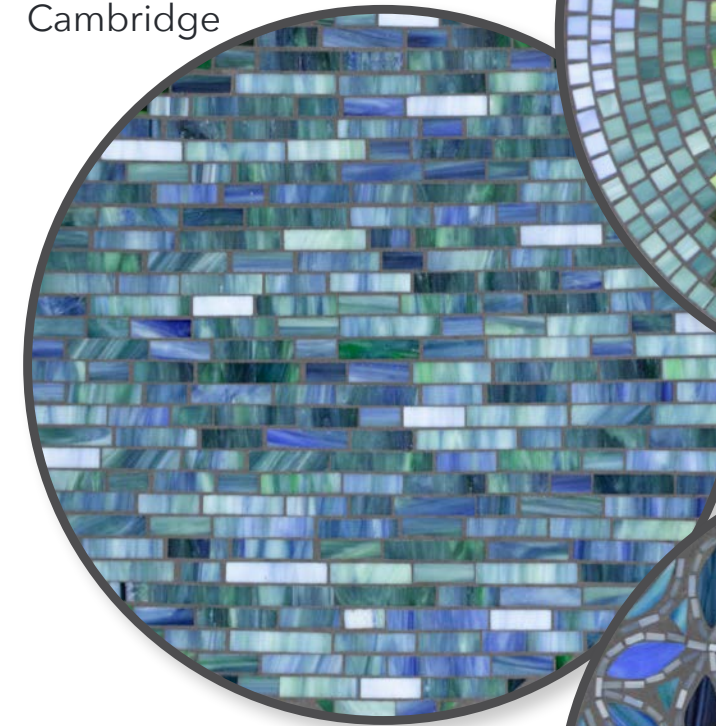

sunbrella®
CUSHION FABRIC COLORS

Heather

Champagne

Spa

Cilantro

Cast Slate

Cocoa

MIST

Cambridge

Galena

Kenilworth

Shorewood

Top | Mist Shorewood Medium Rectangle Coffee Table
Above | Mist Galena Square Side Table
Right | Mist Kenilworth Round Bistro Table and Milano Side Chairs with Cast Slate Cushions

LAGOON

Cambridge

Galena

Kenilworth

Shorewood

Top | Lagoon Kenilworth Square End Table
Above | Lagoon Cambridge C-Table
Right | Lagoon Shorewood Round Side Table

MIDNIGHT

Galena