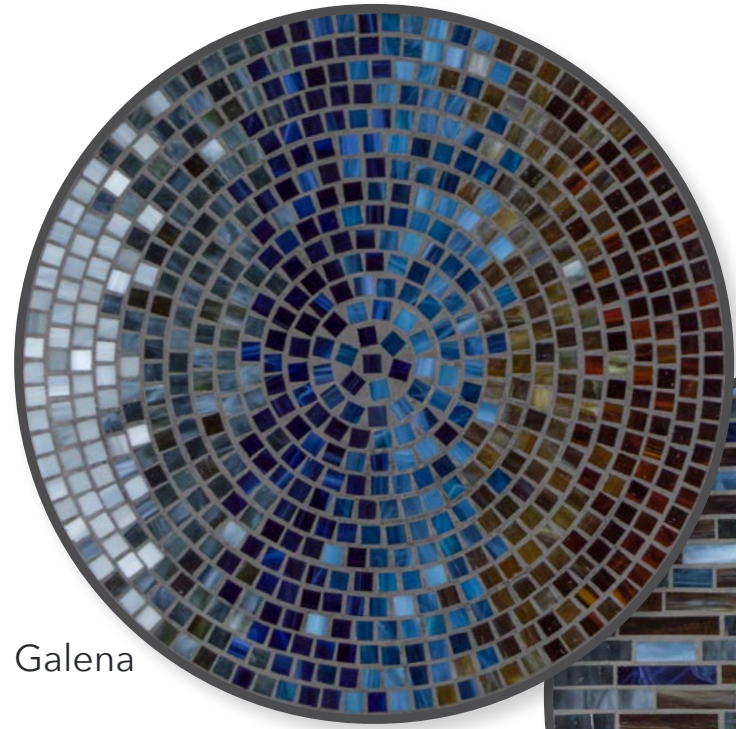

LAGOON

Cambridge

Galena

Kenilworth

Shorewood

Top | Lagoon Kenilworth Square End Table
Above | Lagoon Cambridge C-Table
Right | Lagoon Shorewood Round Side Table

MIDNIGHT

Galena

Cambridge

Shorewood

Kenilworth

Left | Midnight Cambridge Rectangle Nesting Set
Below | Midnight Kenilworth Round Side Table
Bottom | Midnight Shorewood Round Coffee Table

BASE STYLES

Modern Living Tops only available on the bases presented here.