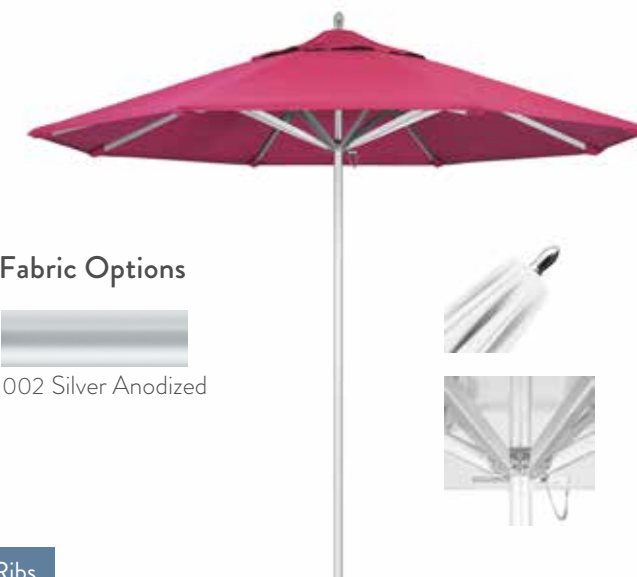

Oversized Replaceable Ribs

AAT 758

Rodeo Series 7.5 ft. Market Umbrella

Item Name AAT758
 Size 7.5' x 8 ribs
 Lift Push
 Pole Diameter 1 1/2"
 Pole Material Aluminum
 Rib Material Aluminum

Fabric Options

Frame Options

002 Silver Anodized

Oversized Replaceable Ribs

AAT 908

Rodeo Series 9 ft. Market Umbrella

Item Name AAT908
 Size 9' x 8 ribs
 Lift Push
 Pole Diameter 1 1/2"
 Pole Material Aluminum
 Rib Material Aluminum

Frame Options

Fabric Options

002 Silver Anodized

Oversized Replaceable Ribs

AAT 75754

Rodeo Series 7.5 ft. Square Market Umbrella

Item Name AAT75754
 Size 7.5' x 7.5' x 4 ribs
 Lift Push
 Pole Diameter 1 1/2"
 Pole Material Aluminum
 Rib Material Aluminum