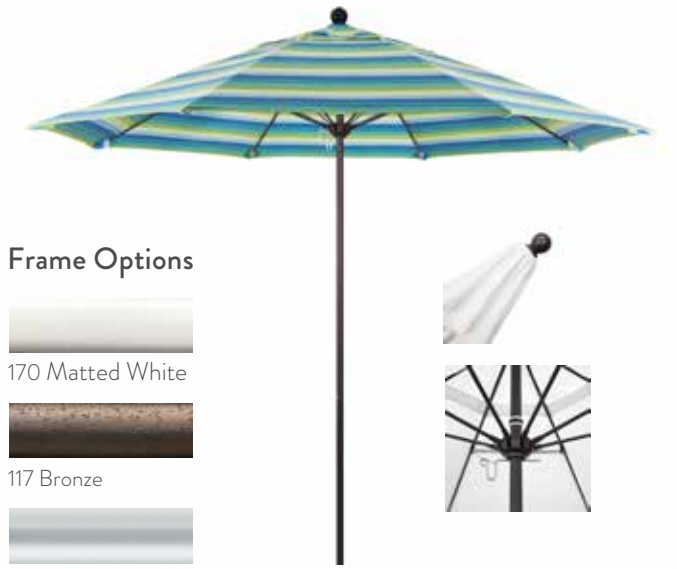

Item Name ALTO604
 Size 6' x 6' x 4 ribs
 Lift Push
 Pole Diameter 1½"
 Pole Material Aluminum
 Rib Material Fiberglass

Fabric Options

Frame Options

ALTO 758

Venture Series 7.5 ft. Market Umbrella

Item Name ALTO758
 Size 7.5' x 8 ribs
 Lift Push
 Pole Diameter 1½"
 Pole Material Aluminum
 Rib Material Fiberglass

Fabric Options

Frame Options

ALTO 908

Venture Series 9 ft. Market Umbrella

Item Name ALTO908
 Size 9' x 8 ribs
 Lift Push
 Pole Diameter 1½"
 Pole Material Aluminum
 Rib Material Fiberglass

Fabric Options

Frame Options

EFFO 758

Oceanside Series 7.5 ft. Market Umbrella

Item Name EFFO758
 Size 7.5' x 8 ribs
 Lift Push
 Pole Diameter 1½"
 Pole Material Fiberglass
 Rib Material Fiberglass

Fabric Options

Frame Options

EFFO 908