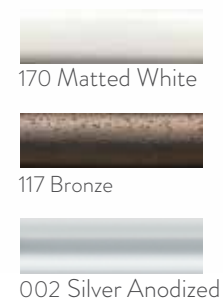

Frame Options