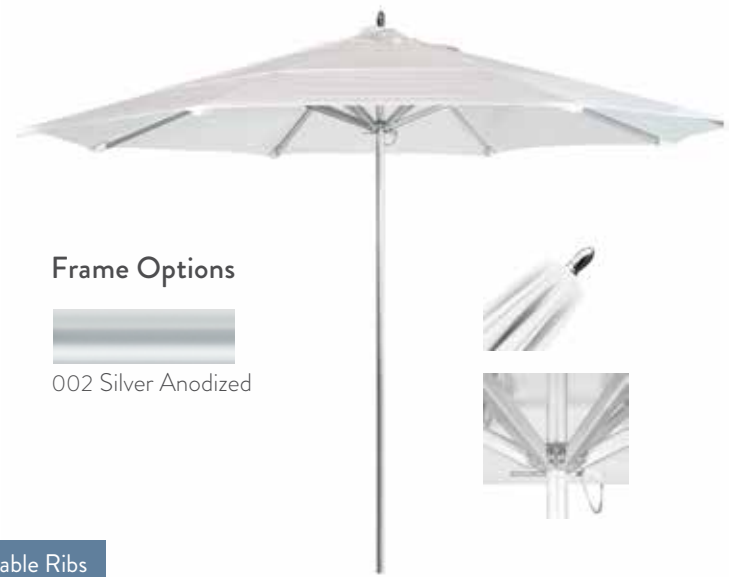

Rodeo Series 11 ft. Market Umbrella

Item Name AAT118
 Size 11' x 8 ribs
 Lift Push
 Pole Diameter 1 1/2"
 Pole Material Aluminum
 Rib Material Aluminum

Fabric Options

Frame Options

002 Silver Anodized

Oversized Replaceable Ribs

AAT 604

Rodeo Series 6 ft. Square Market Umbrella

Item Name AAT604
 Size 6' x 6' x 4 ribs
 Lift Push
 Pole Diameter 1 1/2"
 Pole Material Aluminum
 Rib Material Aluminum

Fabric Options

Frame Options

002 Silver Anodized

Oversized Replaceable Ribs

AAT 758

Rodeo Series 7.5 ft. Market Umbrella

Item Name AAT758
 Size 7.5' x 8 ribs
 Lift Push
 Pole Diameter 1 1/2"
 Pole Material Aluminum
 Rib Material Aluminum

Fabric Options

Frame Options