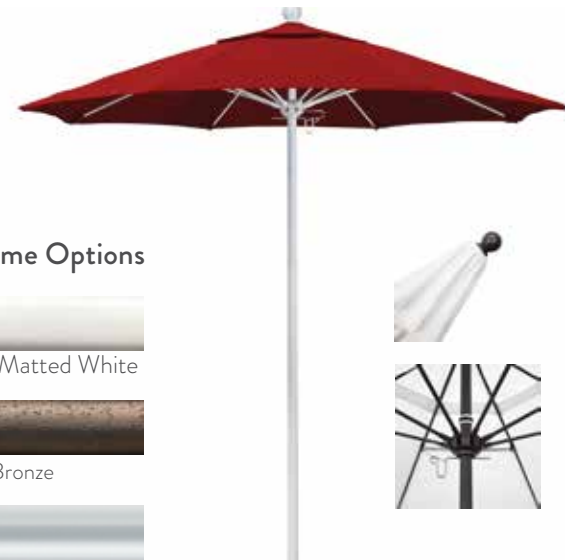

ALTO118

Venture Series 11 ft. Market Umbrella

Item Name ALTO118
 Size 11' x 8 ribs
 Lift Pulley
 Pole Diameter 1½"
 Pole Material Aluminum
 Rib Material Fiberglass

Frame Options

Fabric Options

ALTO 604

Venture Series 6 ft. Square Market Umbrella

Item Name ALTO604
 Size 6' x 6' x 4 ribs
 Lift Push
 Pole Diameter 1½"
 Pole Material Aluminum
 Rib Material Fiberglass

Fabric Options

Frame Options

ALTO 758

Venture Series 7.5 ft. Market Umbrella

Item Name ALTO758
 Size 7.5' x 8 ribs
 Lift Push
 Pole Diameter 1½"
 Pole Material Aluminum
 Rib Material Fiberglass

Fabric Options

Frame Options

ALTO 908

Venture Series 9 ft. Market Umbrella

Item Name ALTO908
 Size 9' x 8 ribs
 Lift Push
 Pole Diameter 1½"
 Pole Material Aluminum
 Rib Material Fiberglass

Fabric Options

Frame Options