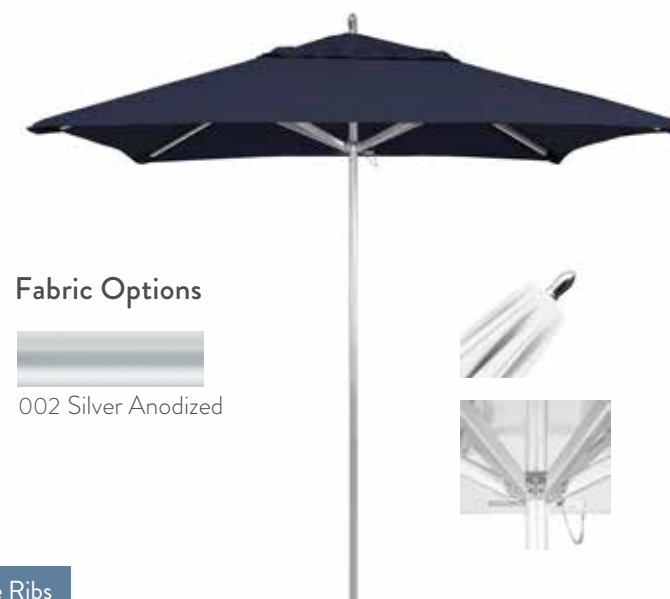

Frame Options

Fabric Options

002 Silver Anodized

Oversized Replaceable Ribs

ZON Powersol

Upgrade Rodeo Series AAT908 and AAT75754 with Zon Solar Powered Charging Station!

- ① ZON-SOLAR4-KIT: Includes ZON charging hub and 4 solar panels.
- ② ZON-HUB: Includes ZON charging hub and AC adaptor only (no solar panels).
- ③ ZON-TABLE: Attaches to umbrella pole for convenient charging surface.