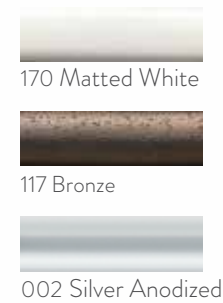

sunbrella 1A

5404 Natural	5453 Canvas	5422 Antique Beige	5414 Wheat	5476 Heather Beige	5457 Sunflower Yellow	5402 Granite	48032 Spectrum Dove
5461 Taupe	5425 Cocoa	5488 Teak	5410 Air Blue	5401 Pacific Blue	48080 Spectrum Indigo	5439 Navy	5413 Spa
48020 Spectrum Mist	48022 Spectrum Cilantro	5446 Forest Green	5408 Black	56000 Dolce Mango	56001 Dolce Oasis	5608 Seville Seaside	5416 Aruba
5415 Melon	5493 Regatta	5499 True Blue	48090 Spectrum Aztec	48095 Spectrum Ruby	54048 Charcoal		

ALTO118

Venture Series 11 ft. Market Umbrella

Item Name ALTO118
 Size 11' x 8 ribs
 Lift Pulley
 Pole Diameter 1½"
 Pole Material Aluminum
 Rib Material Fiberglass

Frame Options

Fabric Options

ALTO 604

Venture Series 6 ft. Square Market Umbrella